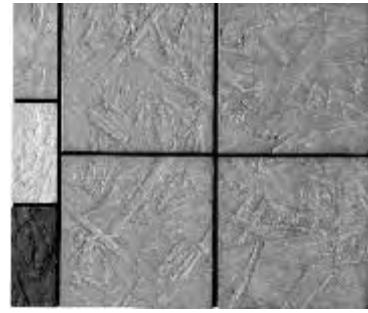

TILES & PAVERS

SONOMA CAST STONE CORPORATION
Makers of NuCrete™, The World's Only Stainless Concrete
877.283.1897 • www.sonomastone.com

For more product info, or to download replacement forms, see: www.sonomastone.com

Tile • BambooStone