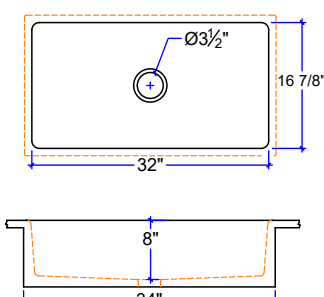

KS-1732

CUSTOM SIZE COUNTERTOP WITH FIXED SIZE BASIN. DIMENSIONS ARE INSIDE SINK.