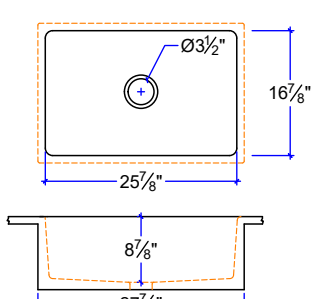

KS-1726D

CUSTOM SIZE COUNTERTOP WITH FIXED SIZE BASIN. DIMENSIONS ARE INSIDE SINK.