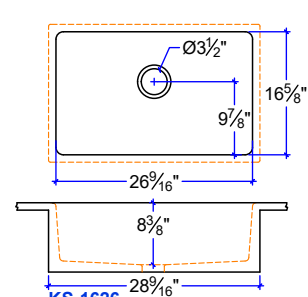

KS-1626

CUSTOM SIZE COUNTERTOP WITH FIXED SIZE BASIN. DIMENSIONS ARE INSIDE SINK.