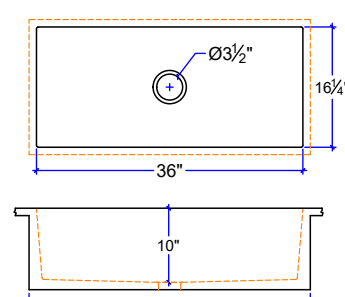

KS-1636-10