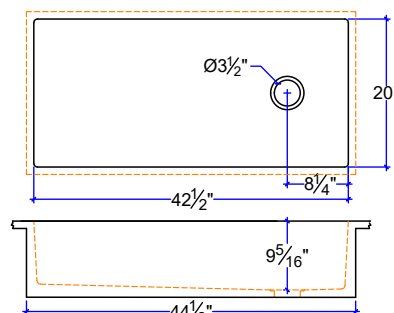

KS-2041

KS-2043- LEFT OR RIGHT DRAIN

KS-1644

KS-2044- LEFT OR RIGHT DRAIN

CUSTOM SIZE COUNTERTOP WITH FIXED SIZE BASIN. DIMENSIONS ARE INSIDE SINK.