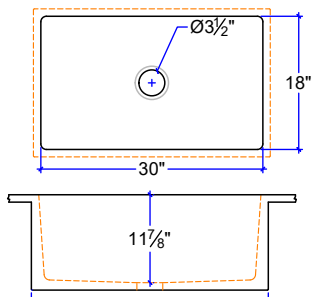

KS-1830

CUSTOM SIZE COUNTERTOP WITH FIXED SIZE BASIN. DIMENSIONS ARE INSIDE SINK.