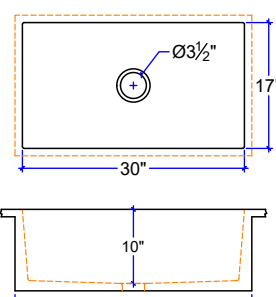

KS-1730-10