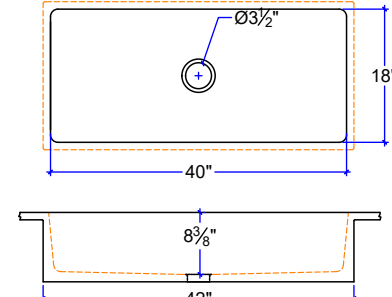

KS-1840

CUSTOM SIZE COUNTERTOP WITH FIXED SIZE BASIN. DIMENSIONS ARE INSIDE SINK.