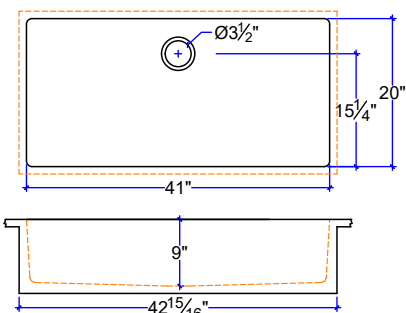

KS-2041

KS-2043- LEFT OR RIGHT DRAIN

KS-1644

KS-2044- LEFT OR RIGHT DRAIN

CUSTOM SIZE COUNTERTOP WITH FIXED SIZE BASIN. DIMENSIONS ARE INSIDE SINK.