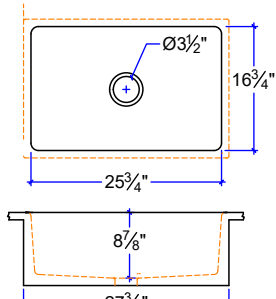

KS-1726

CUSTOM SIZE COUNTERTOP WITH FIXED SIZE BASIN. DIMENSIONS ARE INSIDE SINK.