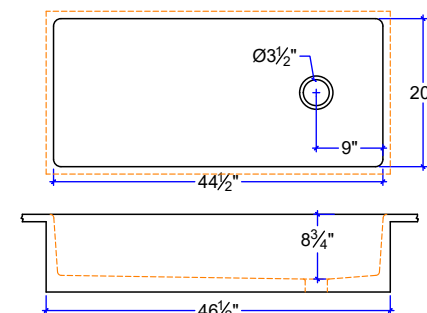

KS-2041

KS-2043- LEFT OR RIGHT DRAIN

KS-1644

KS-2044- LEFT OR RIGHT DRAIN

CUSTOM SIZE COUNTERTOP WITH FIXED SIZE BASIN. DIMENSIONS ARE INSIDE SINK.