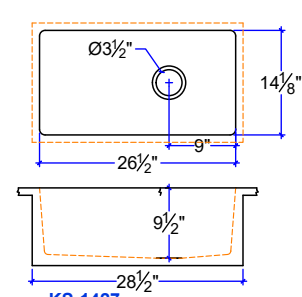

KS-1427

CUSTOM SIZE COUNTERTOP WITH FIXED SIZE BASIN. DIMENSIONS ARE INSIDE SINK.