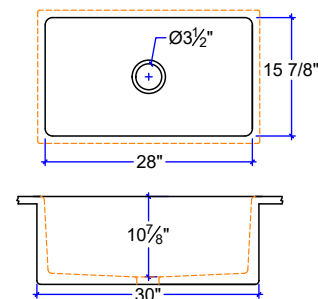

KS-1628-10