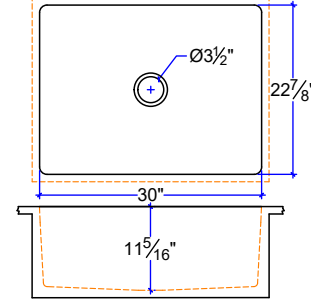

KS-2330

CUSTOM SIZE COUNTERTOP WITH FIXED SIZE BASIN. DIMENSIONS ARE INSIDE SINK.