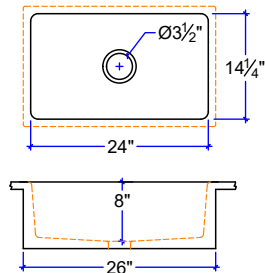

KS-1424

CUSTOM SIZE COUNTERTOP WITH FIXED SIZE BASIN. DIMENSIONS ARE INSIDE SINK.