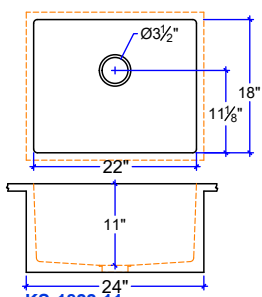

KS-1822-11