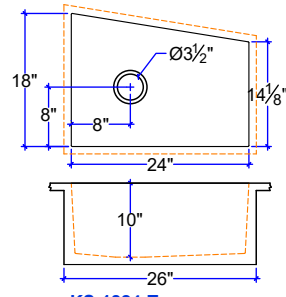

KS-1824-T

CUSTOM SIZE COUNTERTOP WITH FIXED SIZE BASIN. DIMENSIONS ARE INSIDE SINK.