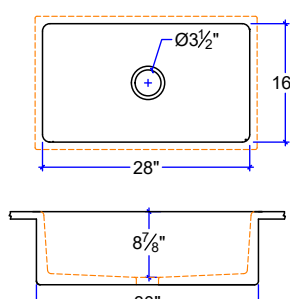

KS-1628-8

CUSTOM SIZE COUNTERTOP WITH FIXED SIZE BASIN. DIMENSIONS ARE INSIDE SINK.