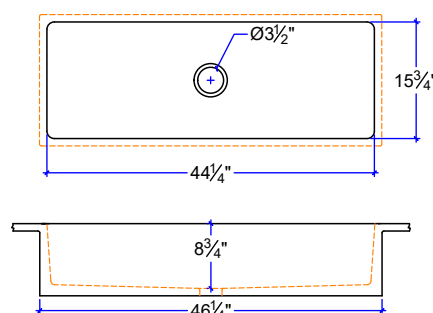

KS-2041

KS-2043- LEFT OR RIGHT DRAIN

KS-1644

KS-2044- LEFT OR RIGHT DRAIN

CUSTOM SIZE COUNTERTOP WITH FIXED SIZE BASIN. DIMENSIONS ARE INSIDE SINK.