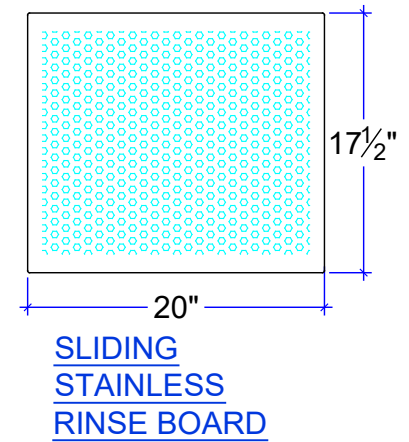

PLAN

FRONT ELEVATION

SLIDING
STAINLESS
RINSE BOARD

RIGHT ELEVATION

CUSTOM SIZE COUNTERTOP WITH FIXED SIZE BASIN.

PLAN

FRONT ELEVATION

RIGHT ELEVATION

CUSTOM SIZE COUNTERTOP WITH FIXED SIZE BASIN.