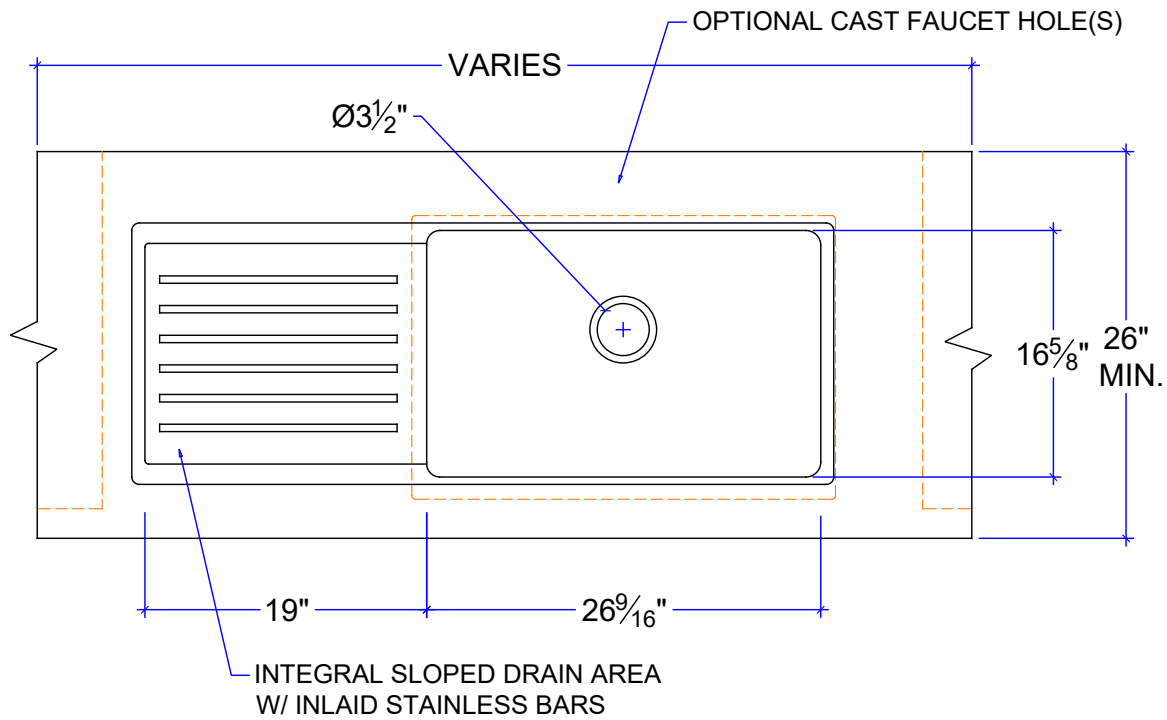

PLAN

FRONT ELEVATION

SLIDING
STAINLESS
RINSE BOARD

RIGHT ELEVATION

CUSTOM SIZE COUNTERTOP WITH FIXED SIZE BASIN.

PLAN

FRONT ELEVATION

RIGHT ELEVATION

CUSTOM SIZE COUNTERTOP WITH FIXED SIZE BASIN.