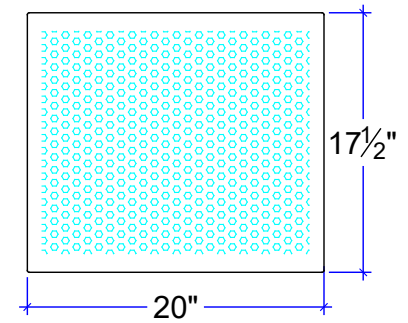

PLAN

FRONT ELEVATION

SLIDING
STAINLESS
RINSE BOARD

RIGHT ELEVATION

CUSTOM SIZE COUNTERTOP WITH FIXED SIZE BASIN.

PLAN

FRONT ELEVATION

RIGHT ELEVATION

CUSTOM SIZE COUNTERTOP WITH FIXED SIZE BASIN.