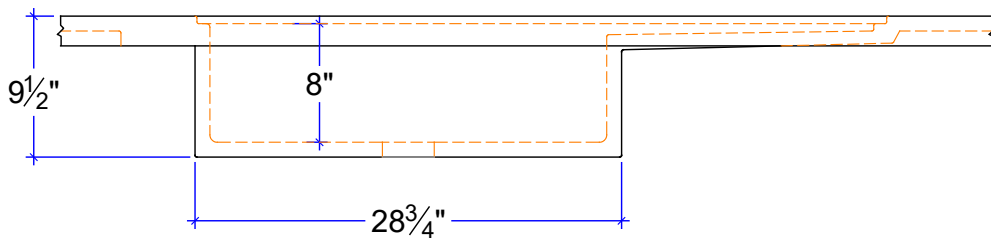

PLAN

FRONT ELEVATION

SLIDING
STAINLESS
RINSE BOARD

RIGHT ELEVATION

CUSTOM SIZE COUNTERTOP WITH FIXED SIZE BASIN.

PLAN

FRONT ELEVATION

RIGHT ELEVATION

CUSTOM SIZE COUNTERTOP WITH FIXED SIZE BASIN.