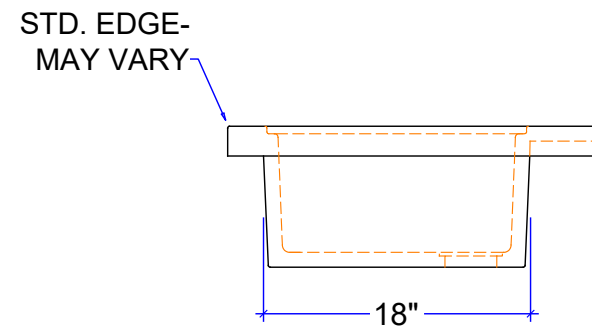

PLAN

FRONT ELEVATION

SLIDING
STAINLESS
RINSE BOARD

RIGHT ELEVATION

CUSTOM SIZE COUNTERTOP WITH FIXED SIZE BASIN.

PLAN

FRONT ELEVATION

RIGHT ELEVATION

CUSTOM SIZE COUNTERTOP WITH FIXED SIZE BASIN.