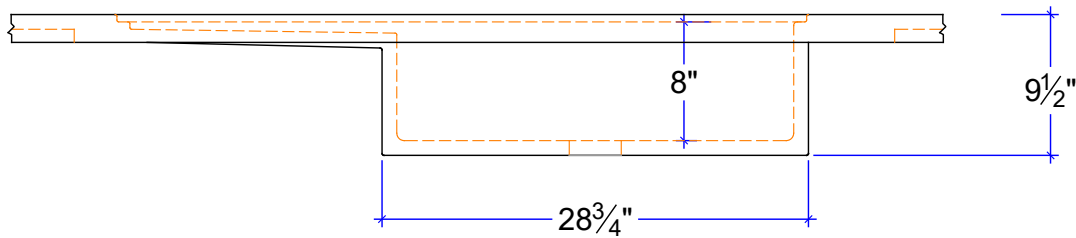

PLAN

FRONT ELEVATION

SLIDING
STAINLESS
RINSE BOARD

RIGHT ELEVATION

CUSTOM SIZE COUNTERTOP WITH FIXED SIZE BASIN.

PLAN

FRONT ELEVATION

RIGHT ELEVATION

CUSTOM SIZE COUNTERTOP WITH FIXED SIZE BASIN.