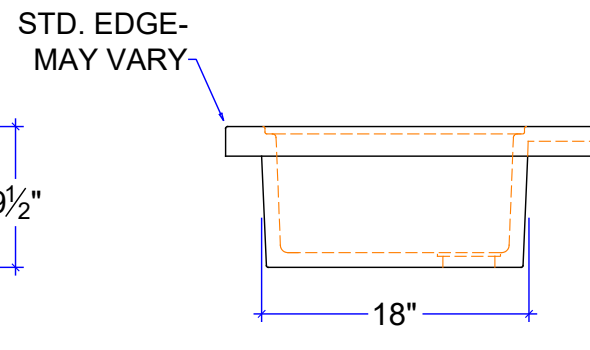

PLAN

FRONT ELEVATION

SLIDING
STAINLESS
RINSE BOARD

RIGHT ELEVATION

CUSTOM SIZE COUNTERTOP WITH FIXED SIZE BASIN.

PLAN

FRONT ELEVATION

RIGHT ELEVATION

CUSTOM SIZE COUNTERTOP WITH FIXED SIZE BASIN.