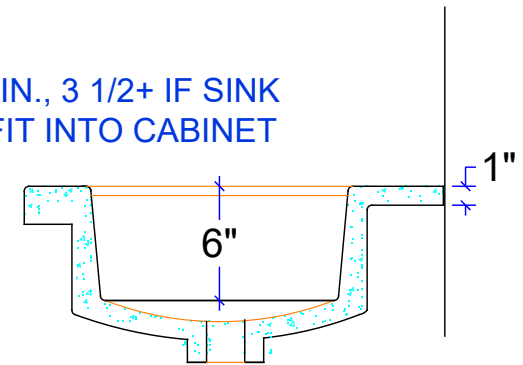

B: 5 1/2" MIN. FOR DECK-MOUNT FAUCET.
2" MIN. FOR WALL-MOUNT FAUCET.

A: 2" MIN., 3 1/2+ IF SINK IS TO FIT INTO CABINET

SECTION WITH 2" EDGE

SECTION WITH 8" FRONT APRON

CUSTOM SIZE COUNTERTOP WITH FIXED SIZE BASIN. DIMENSIONS ARE INSIDE SINK.