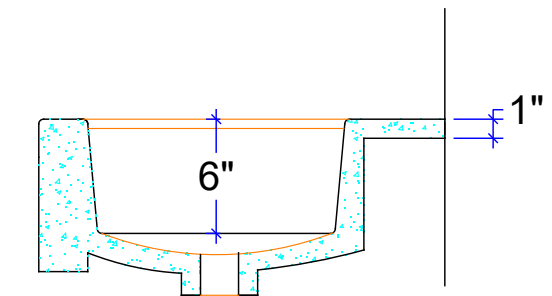

B: 5 1/2" MIN. FOR DECK-MOUNT FAUCET.
2" MIN. FOR WALL-MOUNT FAUCET.

A: 2" MIN., 3 1/2+ IF SINK IS TO FIT INTO CABINET

SECTION WITH 2" EDGE

SECTION WITH 8" FRONT APRON

CUSTOM SIZE COUNTERTOP WITH FIXED SIZE BASIN. DIMENSIONS ARE INSIDE SINK.

* THIS MODELS IS AVAILABLE AS A MULTI-SINK VANITY