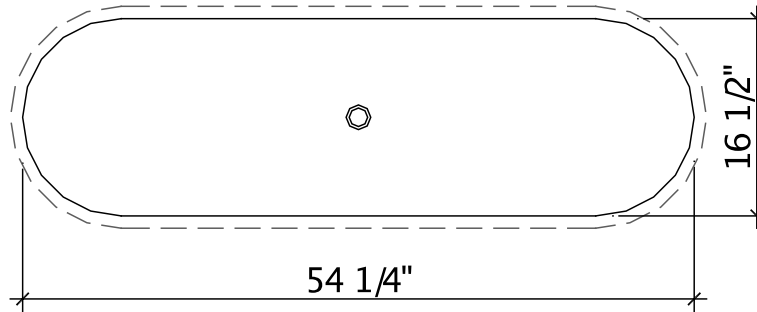

INTEGRAL TROUGH - RES - EXAMPLE

INTEGRAL TROUGH - RES - SIZES

TS-1327 (1 FAUCET)

TS-1440 (1 OR 2 FAUCETS)

TS-1654 (1 OR 2 FAUCETS)

TS-1648 (1 OR 2 FAUCETS)

TS-1666 (1 - 3 FAUCETS)