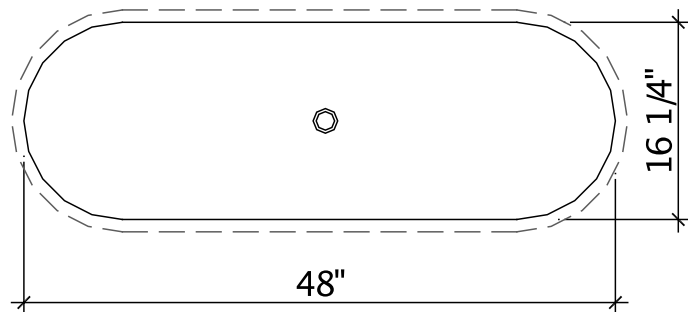

INTEGRAL TROUGH - RES - EXAMPLE

INTEGRAL TROUGH - RES - SIZES

TS-1327 (1 FAUCET)

TS-1440 (1 OR 2 FAUCETS)

TS-1654 (1 OR 2 FAUCETS)

TS-1648 (1 OR 2 FAUCETS)

TS-1666 (1 - 3 FAUCETS)