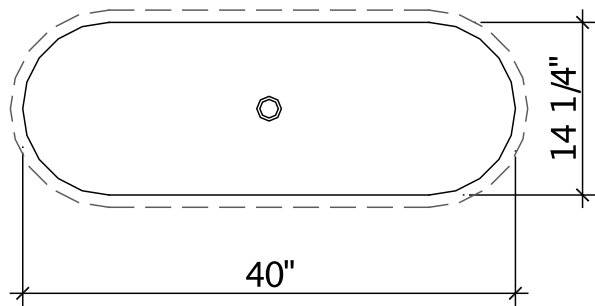

INTEGRAL TROUGH - RES - EXAMPLE

INTEGRAL TROUGH - RES - SIZES

TS-1327 (1 FAUCET)

TS-1440 (1 OR 2 FAUCETS)

TS-1654 (1 OR 2 FAUCETS)

TS-1648 (1 OR 2 FAUCETS)

TS-1666 (1 - 3 FAUCETS)