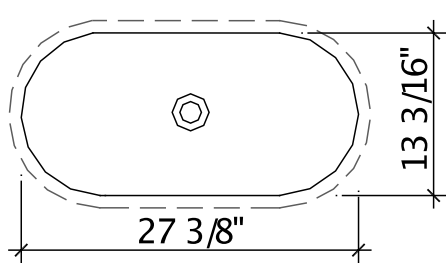

INTEGRAL TROUGH - RES - EXAMPLE

INTEGRAL TROUGH - RES - SIZES

TS-1327 (1 FAUCET)

TS-1440 (1 OR 2 FAUCETS)

TS-1654 (1 OR 2 FAUCETS)

TS-1648 (1 OR 2 FAUCETS)

TS-1666 (1 - 3 FAUCETS)