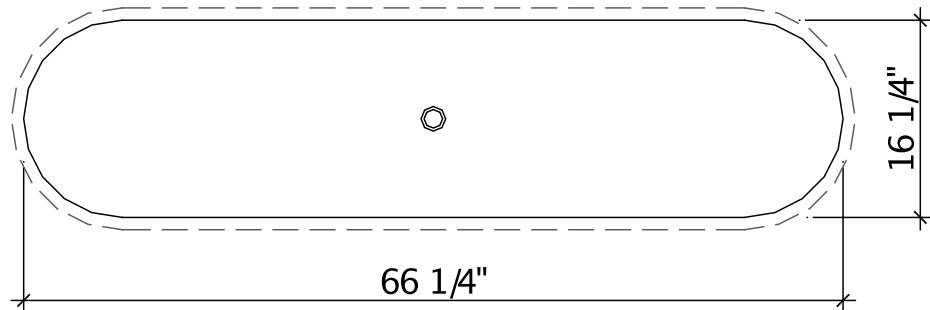

INTEGRAL TROUGH - RES - EXAMPLE

INTEGRAL TROUGH - RES - SIZES

TS-1327 (1 FAUCET)

TS-1440 (1 OR 2 FAUCETS)

TS-1654 (1 OR 2 FAUCETS)

TS-1648 (1 OR 2 FAUCETS)

TS-1666 (1 - 3 FAUCETS)