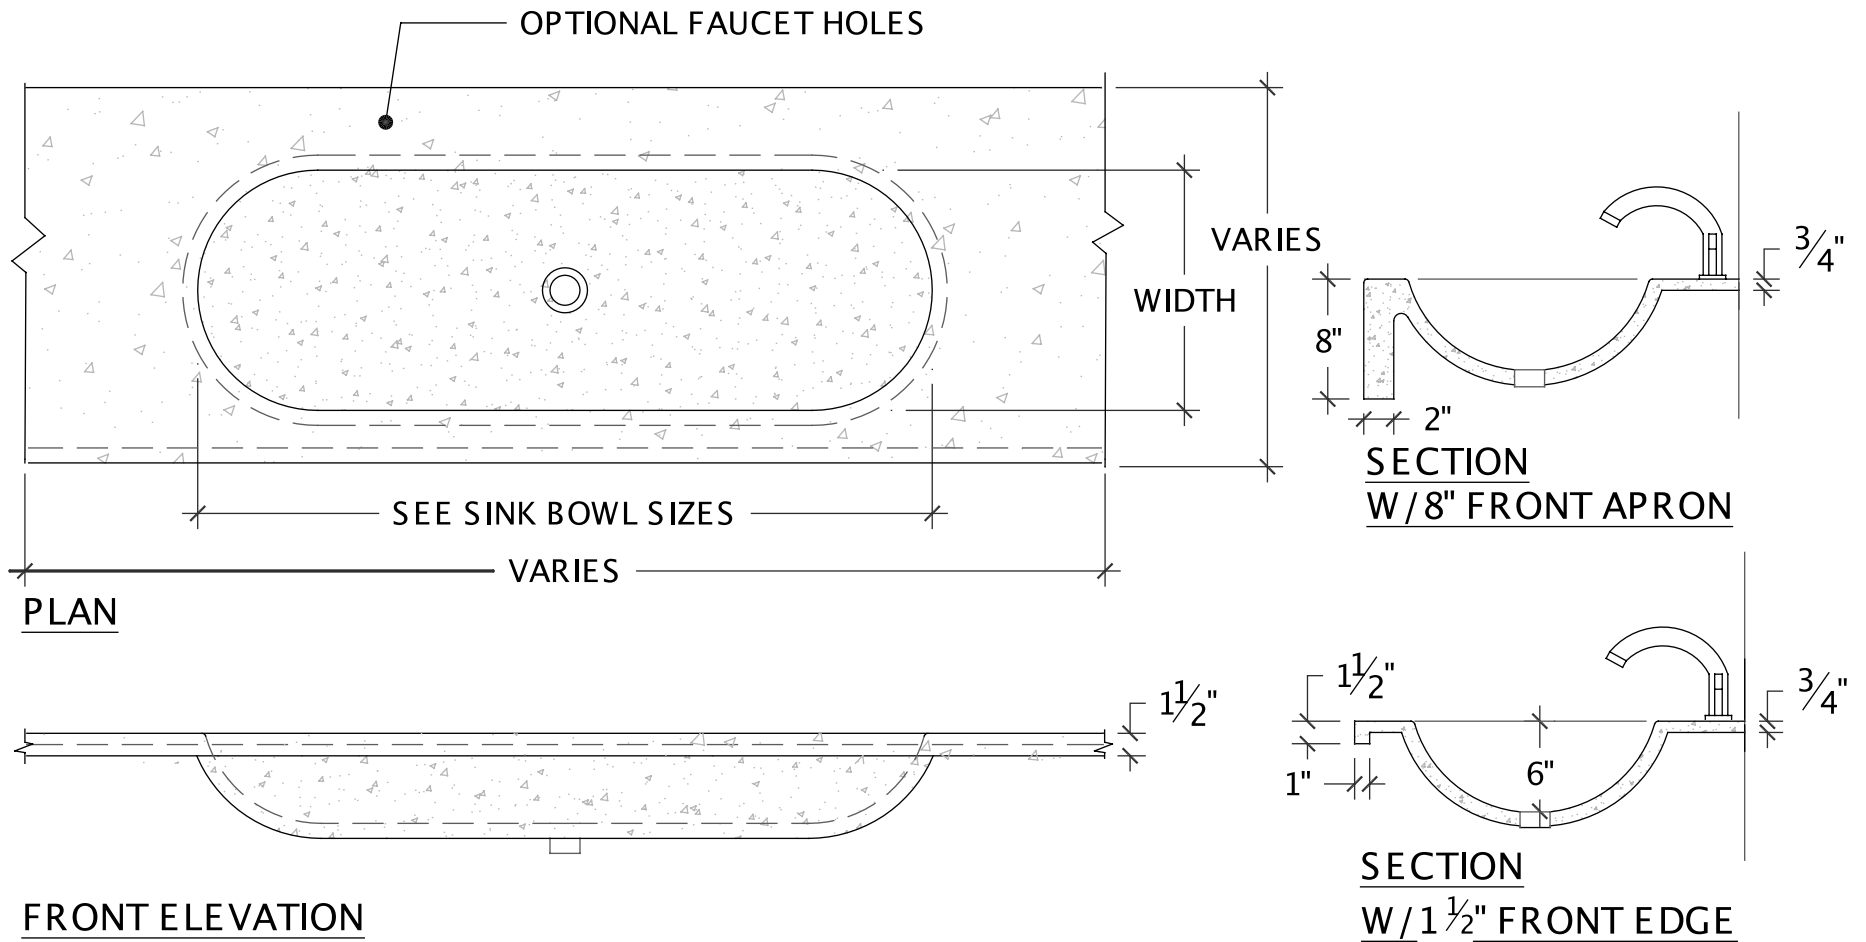

INTEGRAL TROUGH - RES - EXAMPLE

INTEGRAL TROUGH - RES - SIZES

TS-1327 (1 FAUCET)

TS-1440 (1 OR 2 FAUCETS)

TS-1654 (1 OR 2 FAUCETS)

TS-1648 (1 OR 2 FAUCETS)

TS-1666 (1 - 3 FAUCETS)