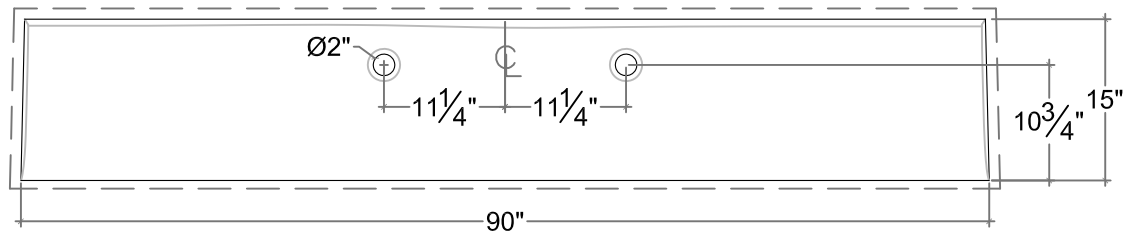

SONOMA CAST STONE CORPORATION
133 COPELAND STREET PETALUMA, CA 94952
707-283-1888
FAX 707-283-1899

CHICAGO TROUGH SINKS

CS-5215
52" x 15" x 5"

THIS MODEL CAN COMPLY WITH A.D.A. STANDARDS

CS-7815
78" x 15" x 5"

THIS MODEL CAN COMPLY WITH A.D.A. STANDARDS

CS-9015
90" x 15" x 5"

THIS MODEL CAN COMPLY WITH A.D.A. STANDARDS