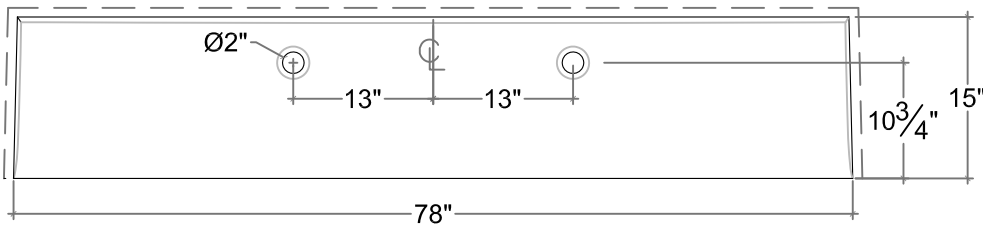

SONOMA CAST STONE CORPORATION
133 COPELAND STREET PETALUMA, CA 94952
707-283-1888
FAX 707-283-1899

CHICAGO TROUGH SINKS

CS-5215
52" x 15" x 5"

THIS MODEL CAN COMPLY WITH A.D.A. STANDARDS

CS-7815
78" x 15" x 5"

THIS MODEL CAN COMPLY WITH A.D.A. STANDARDS

CS-9015
90" x 15" x 5"

THIS MODEL CAN COMPLY WITH A.D.A. STANDARDS