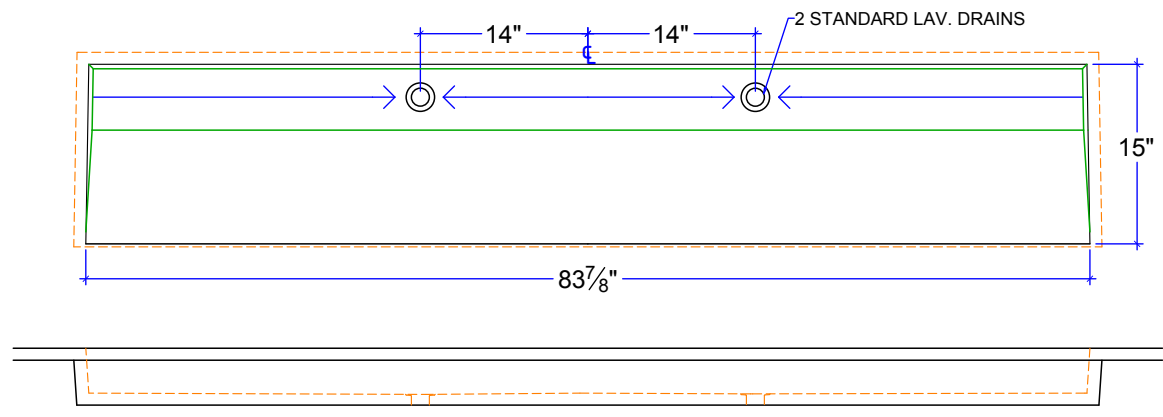

SONOMA CAST STONE CORPORATION
 133 COPELAND STREET, PETALUMA, CA 94952
 707-283-1888
 FAX 707-283-1899

Model RMP-1614-SD
 Available as multi-sink vanity

Model RMP-3014-SD

Model RMP-4014-SD
 Available as 2-sink vanity

Model RMP-5415-SD

Model RMP-7214-SD

Model RMP-8415-SD

Standard Drain Rampsink - Rear Sloping

DATE : 6/19/2019

DRAWN BY : CF