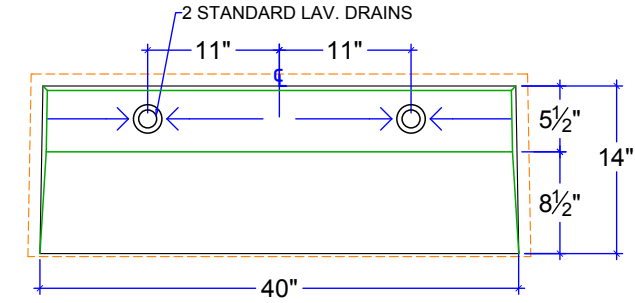

SONOMA CAST STONE CORPORATION
 133 COPELAND STREET, PETALUMA, CA 94952
 707-283-1888
 FAX 707-283-1899

Model RMP-1614-SD
 Available as multi-sink vanity

Model RMP-3014-SD

Model RMP-4014-SD
 Available as 2-sink vanity