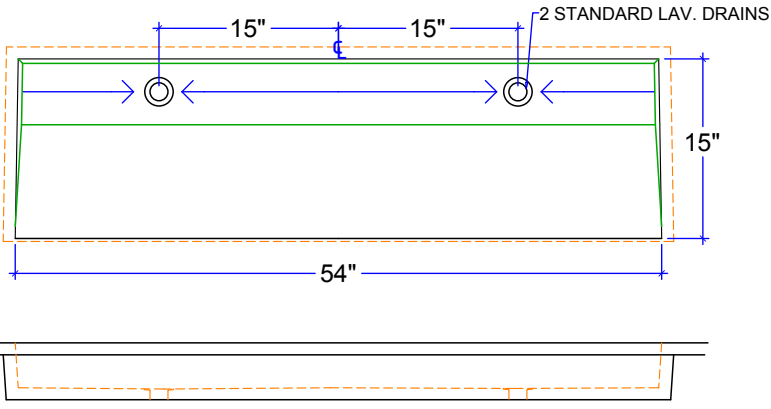

SONOMA CAST STONE CORPORATION
 133 COPELAND STREET, PETALUMA, CA 94952
 707-283-1888
 FAX 707-283-1899

Model RMP-1614-SD
 Available as multi-sink vanity

Model RMP-3014-SD

Model RMP-4014-SD
 Available as 2-sink vanity