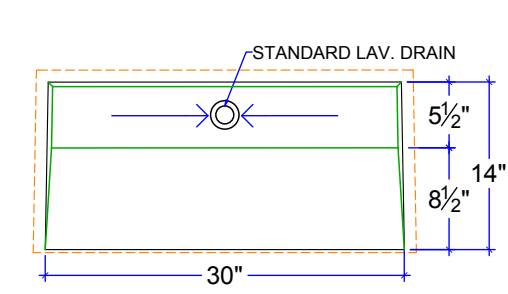

SONOMA CAST STONE CORPORATION
 133 COPELAND STREET, PETALUMA, CA 94952
 707-283-1888
 FAX 707-283-1899

Model RMP-1614-SD
 Available as multi-sink vanity

Model RMP-3014-SD

Model RMP-4014-SD
 Available as 2-sink vanity