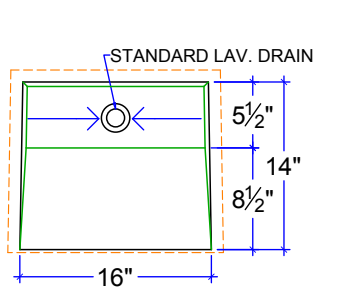

SONOMA CAST STONE CORPORATION
 133 COPELAND STREET, PETALUMA, CA 94952
 707-283-1888
 FAX 707-283-1899

Model RMP-1614-SD
 Available as multi-sink vanity

Model RMP-3014-SD

Model RMP-4014-SD
 Available as 2-sink vanity