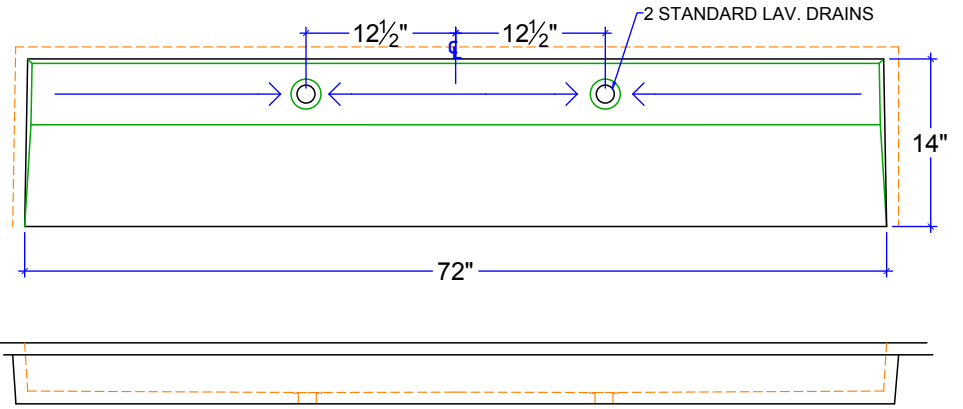

Model RMP-4014-SD
Available as 2-sink vanity

Model RMP-7214-SD