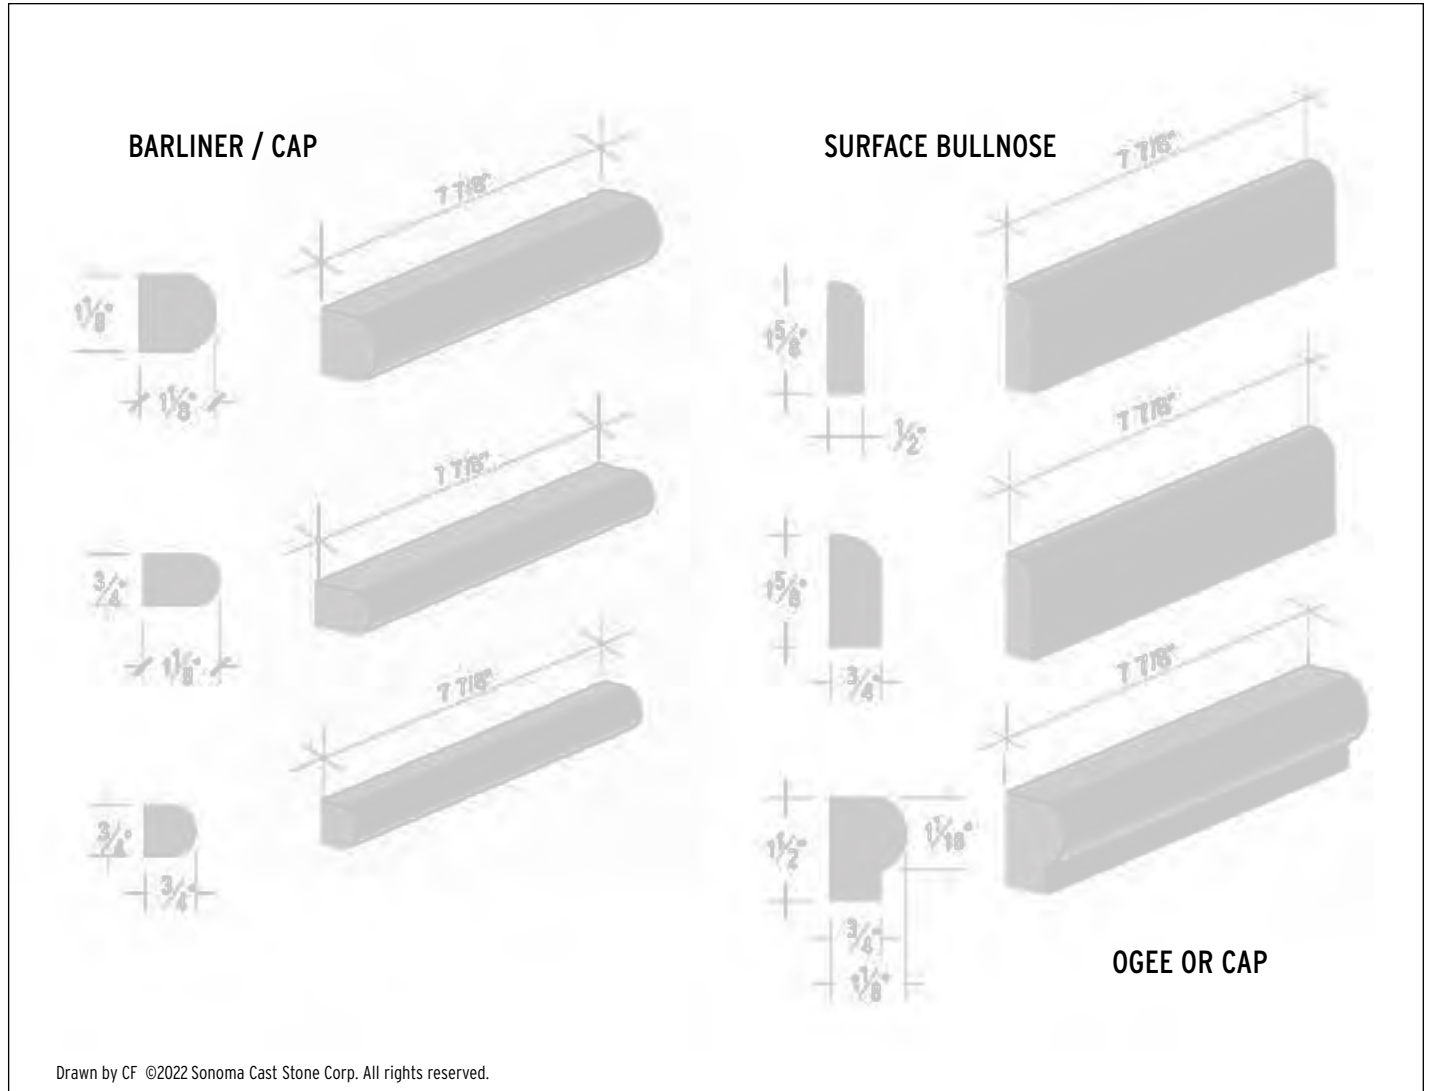

TILES & PAVERS

Tile • Accessories

Drawn by CF ©2022 Sonoma Cast Stone Corp. All rights reserved.

• DESCRIPTION

Pre-cast concrete accessory tiles in various profiles to use with our other tiles to create a finished look.

Accessory pieces are finished on all exposed sides.

• FACTS

In Classic Concrete, mold-release finish.

24 standard colors. See: www.sonomastone.com.

Custom colors available. Order samples online, or call 877-283-2400 x113.

Tiles are "as is" when released from their molds.

Tiles are not diamond-sanded, sealed and waxed. (Optional)

Tiles are currently not available Stainless Nucrete™.

Tiles are unfinished and unsealed. Sealing by installer.

Thin-set mortar can be used to install tiles to solid, level substrate.