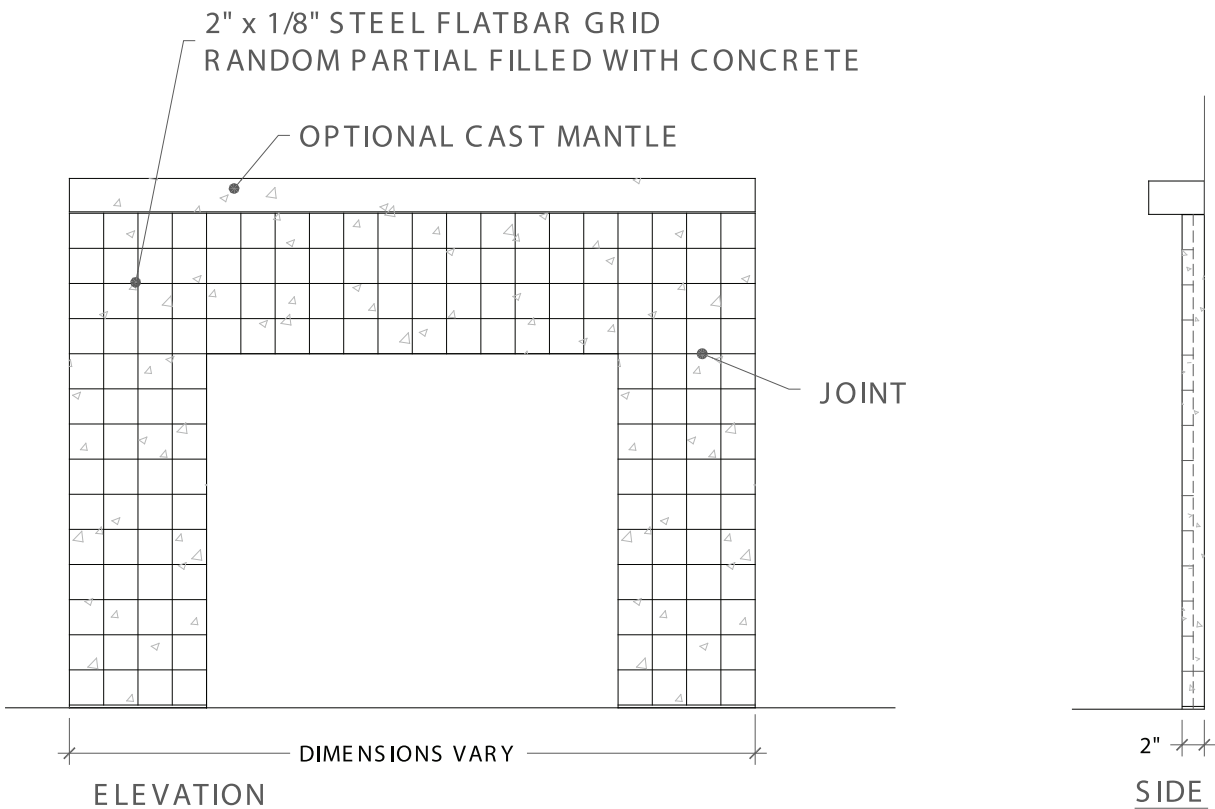

Designs ©2007 Sonoma Cast Stone Corp. All rights reserved.

Visit www.sonomastone.com to see photos of this and other products.

• DESCRIPTION

Introduced at the San Francisco Designers Showcase, this Grid Fireplace Surround is very flexible to design alternations.

The grid can be 2", 3" or any evenly divided measurement that fills the required space.

The "cells" may be uniformly filled or cast in a random pattern that celebrates the light and shadows.

The color can be uniform or separate cells can be altered in a pattern or randomly. Inserts such as rocks, seashells or other collections may be inserted into the grid pattern.

Please fax drawings, concepts, and dimensions for a detailed estimate.

• FACTS

Available in 24 standard colors. Custom colors are available. Available in Classic Concrete Mold Release: finish remains as is it when "released" from the molds. For standard color chart, refer to catalog or visit our website. Samples may be ordered online, or by calling 877-283-2400 x113.

For mounting applications, we recommend adhesive to level the substrate & plumb wall.

Height and Width are flexible as indicated. Minimum thickness of 2".

Weight varies by design.