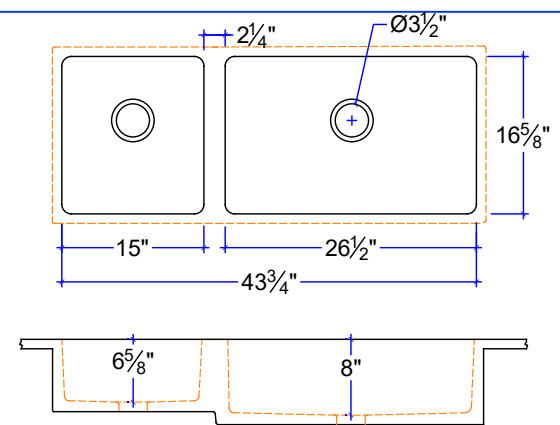

KS-DBL-1613-13

KS-DBL-1615-15

KS-DBL-1615-15-10

KS-DBL-1612-19

KS-DBL-1516-16

KS-CHF-1633-L

KS-CHF-1633-R

KS-DBL-1615-26-R AND KS-DBL-1615-26-L

CUSTOM SIZE COUNTERTOP WITH FIXED SIZE BASIN. DIMENSIONS ARE INSIDE SINK.