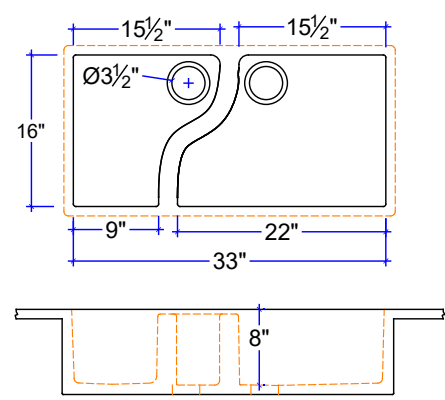

KS-DBL-1613-13

KS-DBL-1615-15

KS-DBL-1615-15-10

KS-DBL-1612-19

KS-DBL-1516-16

KS-CHF-1633-L

KS-CHF-1633-R

KS-DBL-1615-26-R AND KS-DBL-1615-26-L

CUSTOM SIZE COUNTERTOP WITH FIXED SIZE BASIN. DIMENSIONS ARE INSIDE SINK.