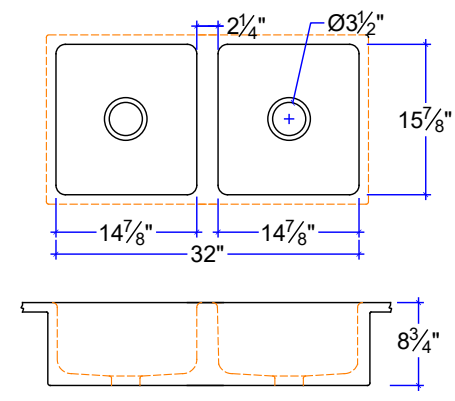

KS-DBL-1613-13

KS-DBL-1615-15

KS-DBL-1615-15-10

KS-DBL-1612-19

KS-DBL-1516-16

KS-CHF-1633-L

KS-CHF-1633-R

KS-DBL-1615-26-R AND KS-DBL-1615-26-L

CUSTOM SIZE COUNTERTOP WITH FIXED SIZE BASIN. DIMENSIONS ARE INSIDE SINK.