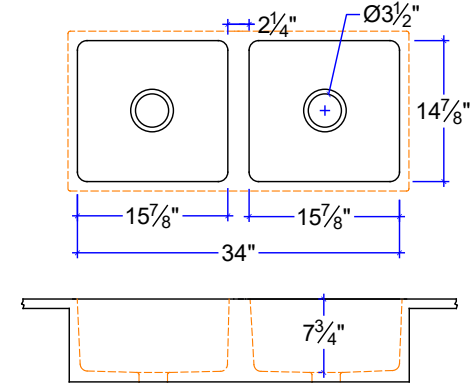

KS-DBL-1613-13

KS-DBL-1615-15

KS-DBL-1615-15-10

KS-DBL-1612-19

KS-DBL-1516-16

KS-CHF-1633-L

KS-CHF-1633-R

KS-DBL-1615-26-R AND KS-DBL-1615-26-L

CUSTOM SIZE COUNTERTOP WITH FIXED SIZE BASIN. DIMENSIONS ARE INSIDE SINK.