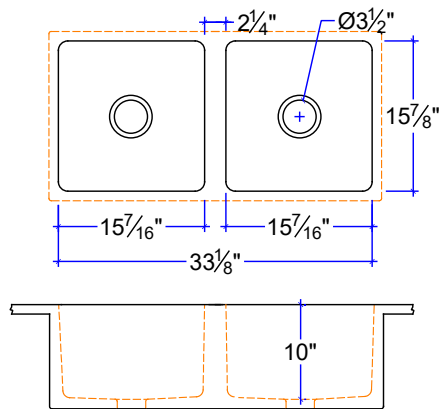

KS-DBL-1613-13

KS-DBL-1615-15

KS-DBL-1615-15-10

KS-DBL-1612-19

KS-DBL-1516-16

KS-CHF-1633-L

KS-CHF-1633-R

KS-DBL-1615-26-R AND KS-DBL-1615-26-L

CUSTOM SIZE COUNTERTOP WITH FIXED SIZE BASIN. DIMENSIONS ARE INSIDE SINK.