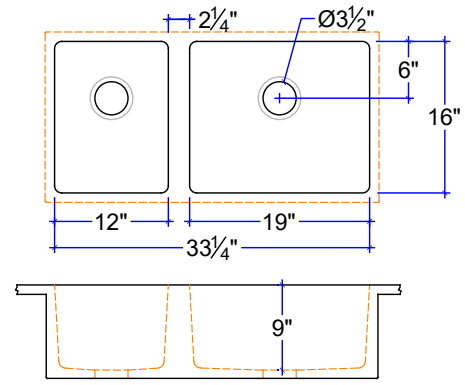

KS-DBL-1613-13

KS-DBL-1615-15

KS-DBL-1615-15-10

KS-DBL-1612-19

KS-DBL-1516-16

KS-CHF-1633-L

KS-CHF-1633-R

KS-DBL-1615-26-R AND KS-DBL-1615-26-L

CUSTOM SIZE COUNTERTOP WITH FIXED SIZE BASIN. DIMENSIONS ARE INSIDE SINK.