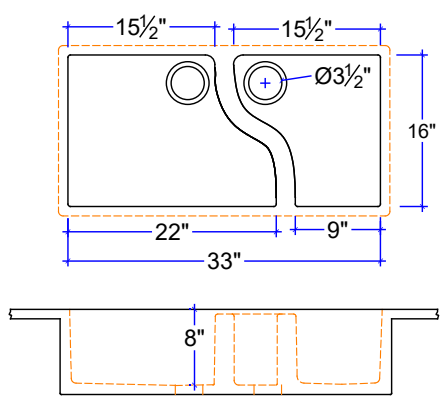

KS-DBL-1613-13

KS-DBL-1615-15

KS-DBL-1615-15-10

KS-DBL-1612-19

KS-DBL-1516-16

KS-CHF-1633-L

KS-CHF-1633-R

KS-DBL-1615-26-R AND KS-DBL-1615-26-L

CUSTOM SIZE COUNTERTOP WITH FIXED SIZE BASIN. DIMENSIONS ARE INSIDE SINK.