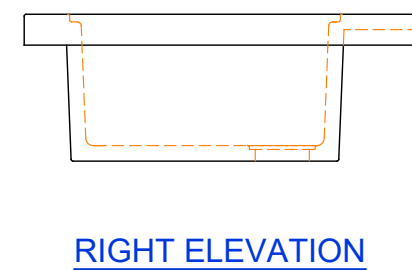

* TYPICAL MINIMUM DIMENSIONS, DEPENDING ON CABINET & FAUCET CONFIGURATION

CUSTOM SIZE COUNTERTOP WITH FIXED SIZE BASIN. DIMENSIONS ARE INSIDE SINK & DRAINBOARD.