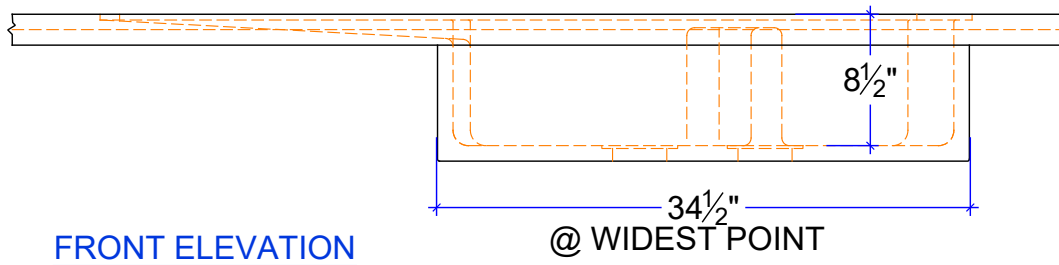

* TYPICAL MINIMUM DIMENSIONS, DEPENDING ON CABINET & FAUCET CONFIGURATION

CUSTOM SIZE COUNTERTOP WITH FIXED SIZE BASIN. DIMENSIONS ARE INSIDE SINK & DRAINBOARD.