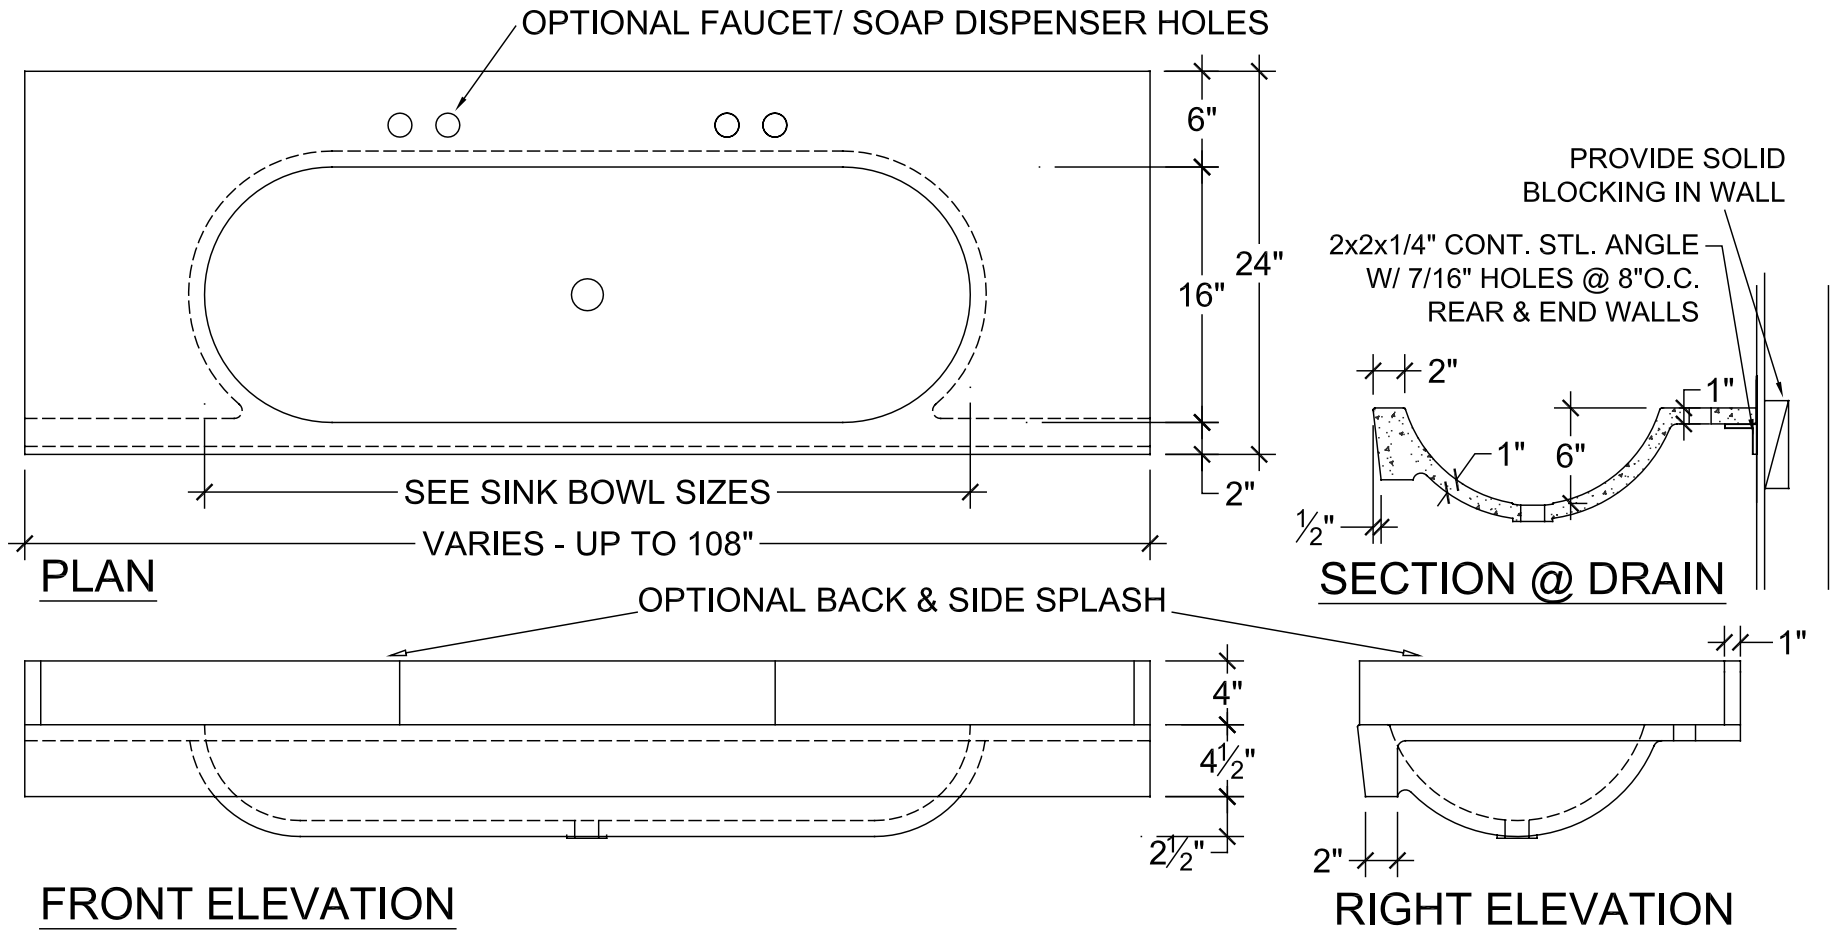

TROUGH - ADA

TROUGH - SIZES

TS-1327 (1 FAUCET)

TS-1440 (1 OR 2 FAUCETS)

TS-1654 (1 OR 2 FAUCETS)

TS-1648 (1 OR 2 FAUCETS)

TS-1666 (1 - 3 FAUCETS)

TROUGH - 3D