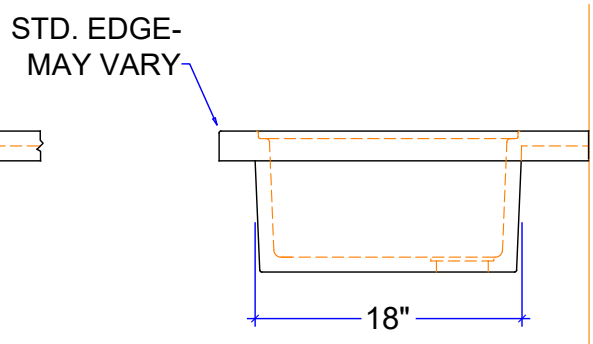

PLAN

SLIDING STAINLESS RINSE BOARD

FRONT ELEVATION

RIGHT ELEVATION

CUSTOM SIZE COUNTERTOP WITH FIXED SIZE BASIN.