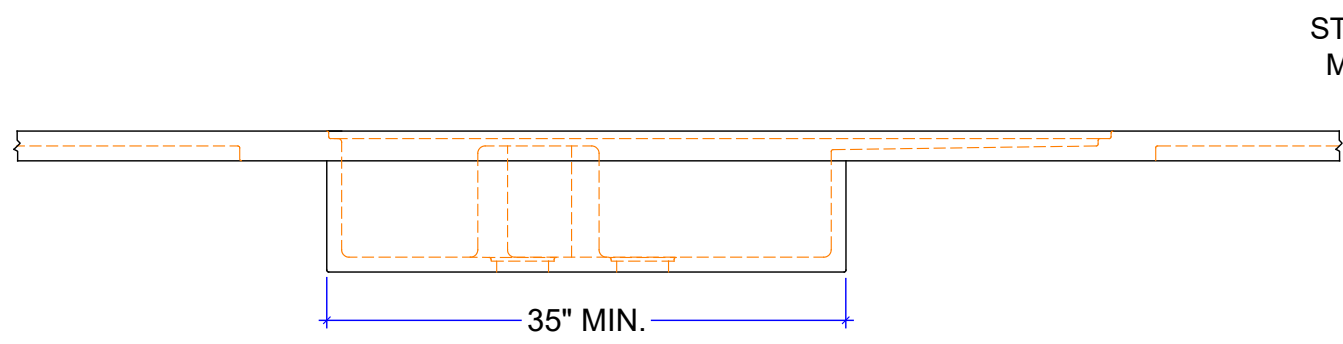

PLAN

SLIDING STAINLESS RINSE BOARD

FRONT ELEVATION

RIGHT ELEVATION

CUSTOM SIZE COUNTERTOP WITH FIXED SIZE BASIN.