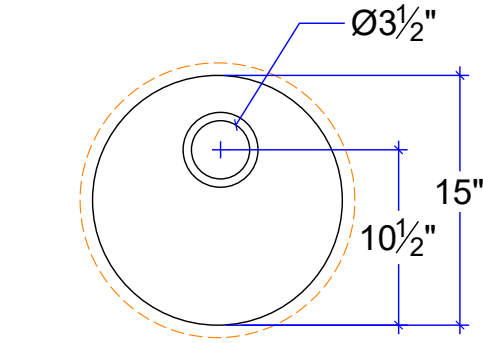

FS-18D

KS-15D (PREP 15D)