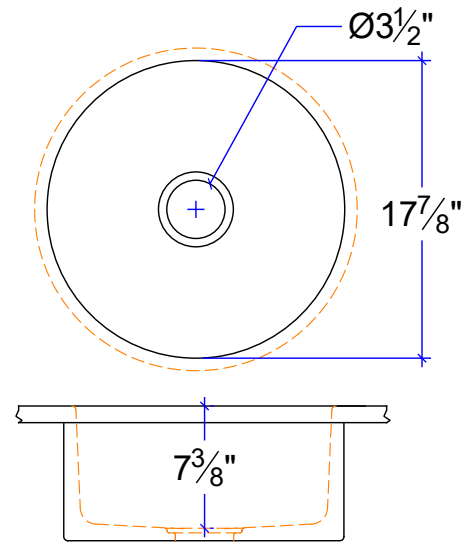

KS-18D

CUSTOM SIZE COUNTERTOP WITH FIXED SIZE BASIN. DIMENSIONS ARE INSIDE SINK.