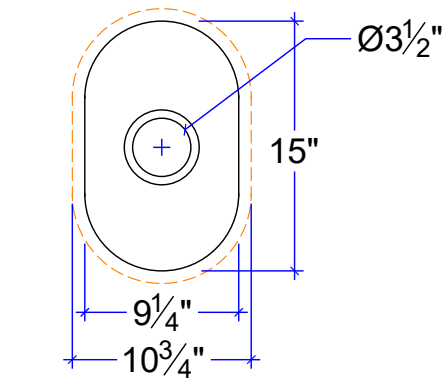

FS-16D

KS-0915