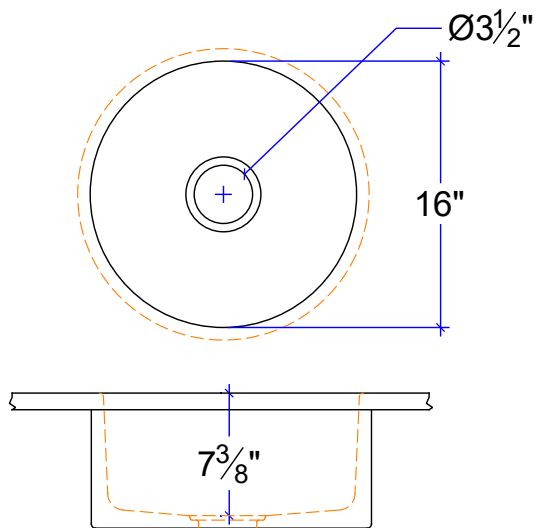

KS-0915

KS-15D (PREP 15D)

KS-16D

CUSTOM SIZE COUNTERTOP WITH FIXED SIZE BASIN. DIMENSIONS ARE INSIDE SINK.