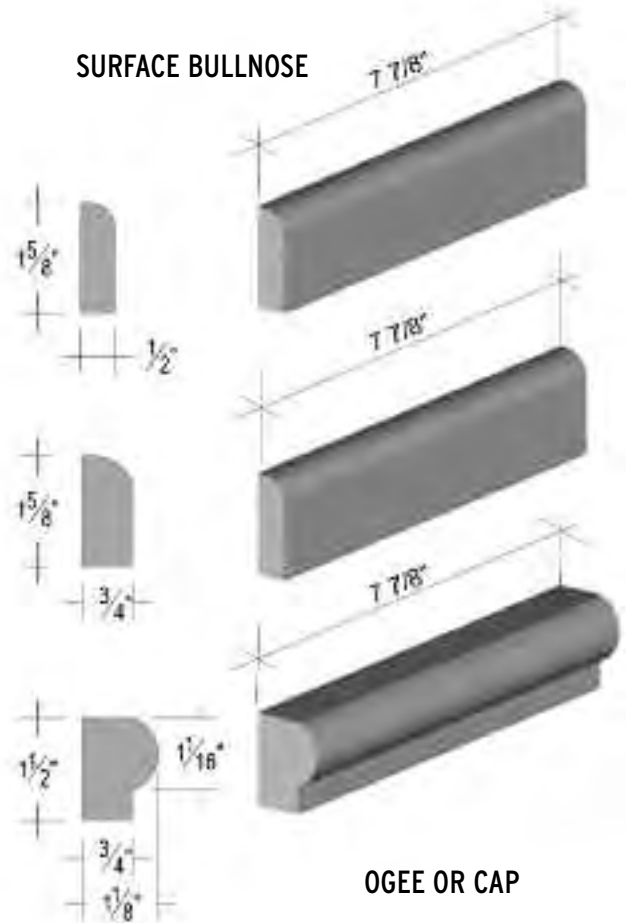

SURFACE BULLNOSE

OGEE OR CAP

Designs ©2007 Sonoma Cast Stone Corp. All rights reserved.

Visit www.sonomastone.com to see photos of this and other products.

• DESCRIPTION

Pre-cast concrete accessory tiles in various profiles to use with our other tiles to create a finished look.

Accessory pieces are finished on all exposed sides.

• FACTS

- In Classic Concrete, mold-release finish.
- 24 standard colors. See: www.sonomastone.com, catalog or techbinder.
- Custom colors available. Order samples online, or call 877-283-2400 x113.
- Tiles are "as is" when released from their molds.
- Tiles are not diamond-sanded, sealed and waxed. (Optional)
- Tiles are currently not available Stainless Nucrete™.
- Tiles are unfinished and unsealed. Sealing by installer.
- Thin-set mortar can be used to install tiles to solid, level substrate.