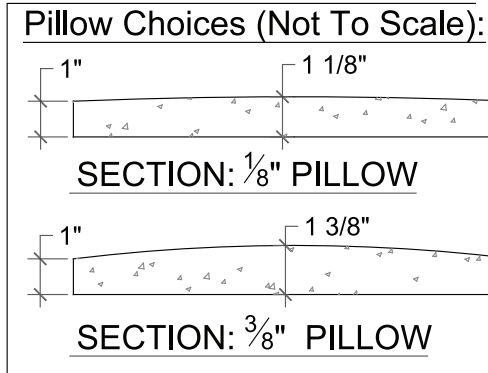

SoftStone Pavers • Blend of 9 Sizes

SoftStone Paver Sizes: