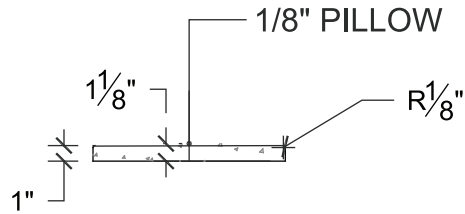

## SoftStone Tile/Pavers • Two Sizes

TOP VIEW

12 x 12 SOFTSTONE PAVER

SIDE VIEW

TOP VIEW

SIDE VIEW

Designs ©2007 Sonoma Cast Stone Corp. All rights reserved.

Visit [www.sonomastone.com](http://www.sonomastone.com) to see photos of this and other products.