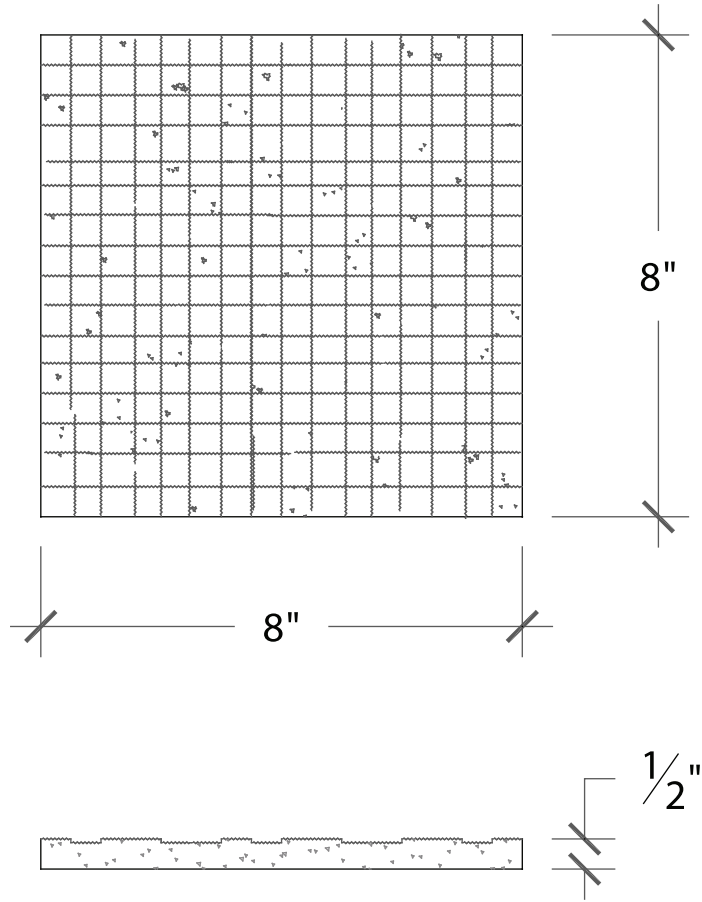

Designs ©2007 Sonoma Cast Stone Corp. All rights reserved.

Visit www.sonomastone.com to see photos of this and other products.

• DESCRIPTION

Two variations on the theme of an old Greek or Roman mosaic tile. The Ottoman (above) looks like an authentic hand laid mosaic which has been unearthed from an archeological site. With an uneven grid line and skewed squares, one tile does not line up with another - so it is recommended that it be laid with a grout line to separate each tile.

The same concept, done with a modern flair is our Monochrome Mosaic - Urban Style (next page). These squares are exact and alignment can be true with a non-grout flowing line.

Each style has a home with modern to historic or traditional.

Refer to Tile Accessory page for pieces that compliment these tiles (p25).

• FACTS

Tiles come in Classic Concrete in a mold release finish. As the term implies, tiles are "as is" when released from their molds.

Tiles are not diamond-sanded, sealed and waxed.

Tiles are currently not available Stainless NuCrete™.

24 standard colors. See: www.sonomastone.com, catalog or techbinder. Custom colors available. Order samples online, or call 877-283-2400 x113.

Tiles are unfinished and unsealed. Sealing by installer.

Thin-set mortar can be used to install tiles to solid, level substrate.