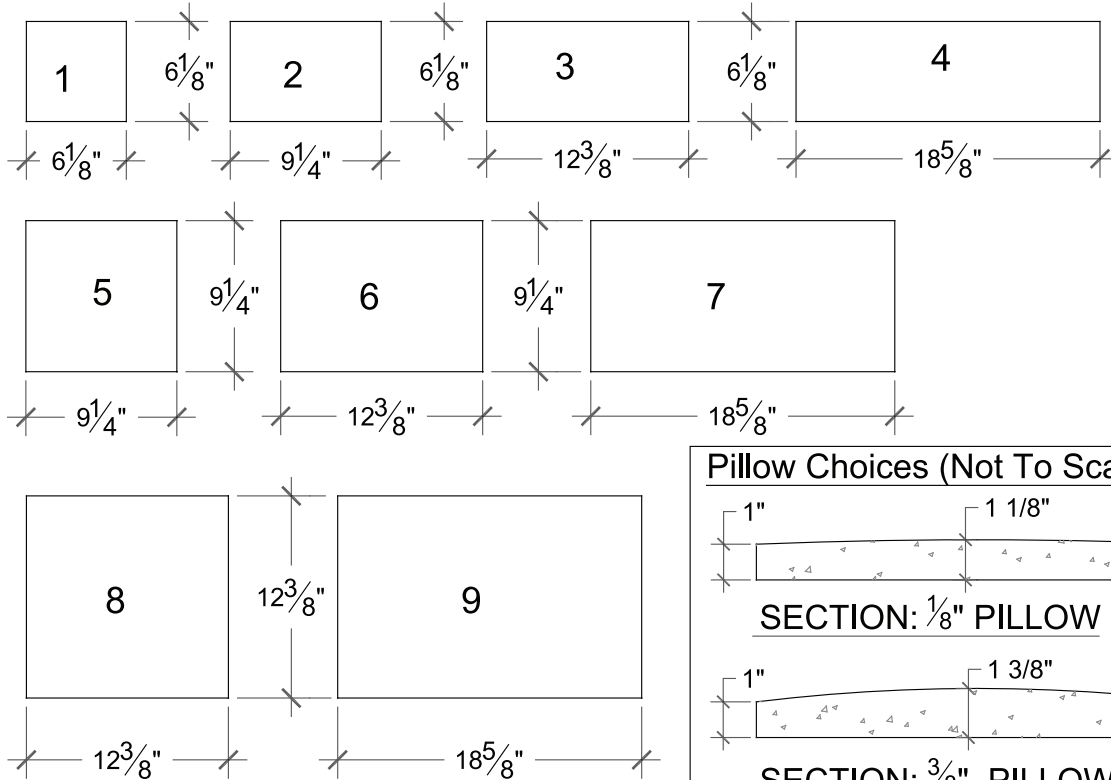

SoftStone Pavers • Blend of 9 Sizes

SoftStone Paver Sizes: