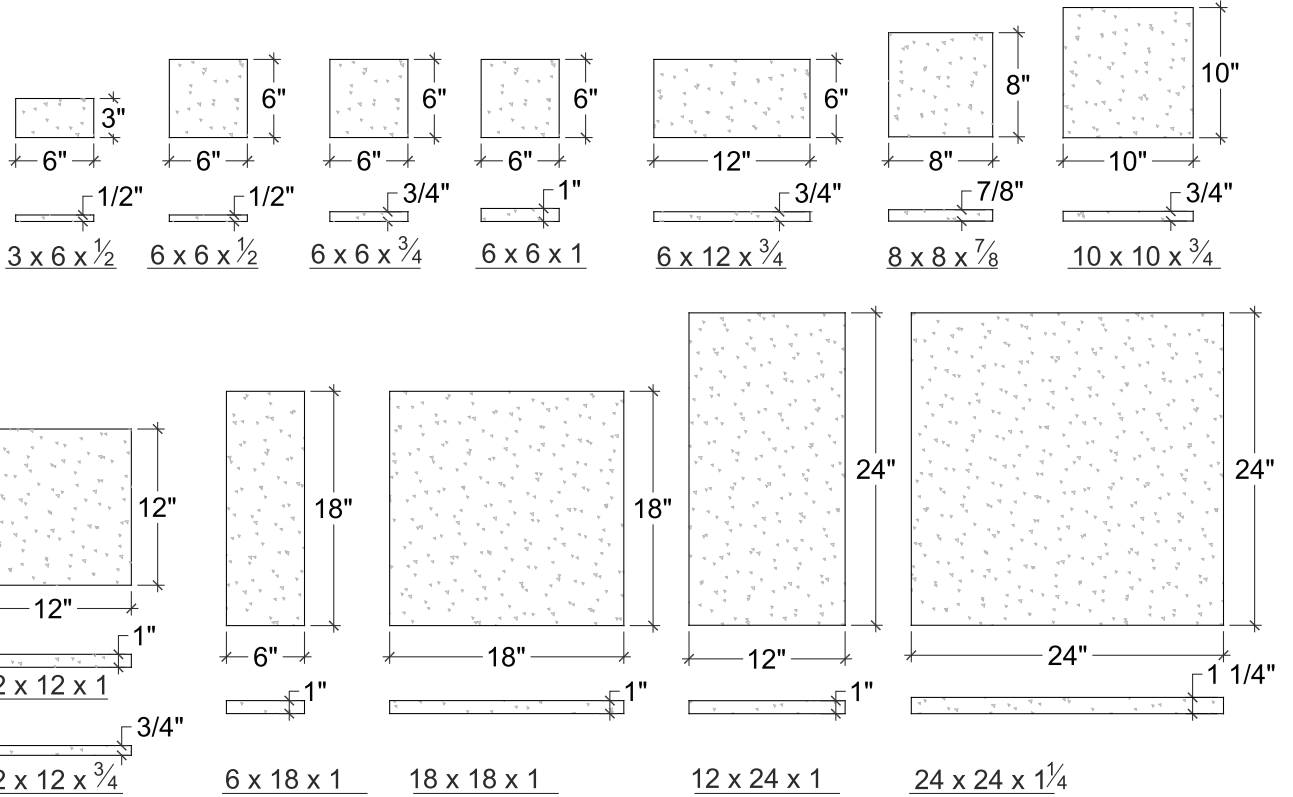

Designs ©2007 Sonoma Cast Stone Corp. All rights reserved.

Visit www.sonomastone.com to see photos of this and other products.

• DESCRIPTION

Pre-cast concrete tile that is truly flat and square.
Accurate dimensional tile used widely by designers because the many sizes available to create unlimited patterns.
Great as a field tile or as a backsplash to a concrete countertop.
Refer to Tile Accessory page for pieces that compliment these tiles (p25).

• FACTS

Tiles are not diamond-sanded, sealed and waxed. Tiles come in Classic Concrete in a mold release finish. As the term implies, tiles are "as is" when released from their molds.
Tiles are unfinished and unsealed. Sealing by installer.
Thin-set mortar can be used to install tiles to solid, level substrate.
24 standard colors. See: www.sonomastone.com, catalog or techbinder. Custom colors available. Order samples online, or call 877-283-2400 x113.