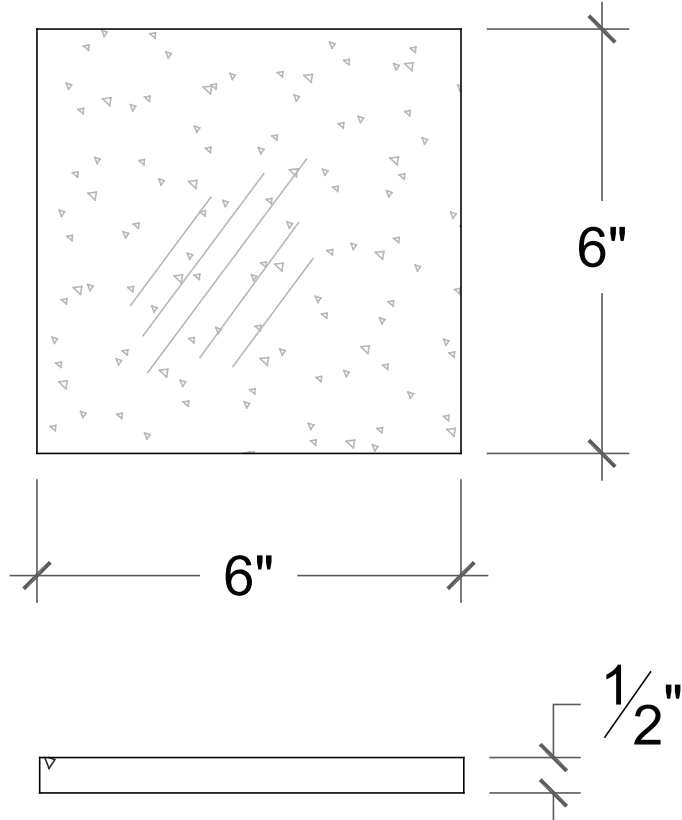

Designs ©2007 Sonoma Cast Stone Corp. All rights reserved.

Visit www.sonomastone.com to see photos of this and other products.

• DESCRIPTION

Pre-cast concrete tile with smooth, glassy surface.
For photographs, please visit www.sonomastone.com.
Refer to Tile Accessory page for pieces that compliment these tiles (p25).

• FACTS

Tiles come in Classic Concrete in a mold release finish. As the term implies, tiles are "as is" when released from their molds.
Tiles are not diamond-sanded, sealed and waxed.
Tiles are currently not available Stainless NuCrete™.
24 standard colors. See: www.sonomastone.com, catalog or techbinder. Custom colors available. Order samples online, or call 877-283-2400 x113.
Tiles are unfinished and unsealed. Sealing by installer.
Thin-set mortar can be used to install tiles to solid, level substrate.
See Slip Coefficient Test in the appendix.