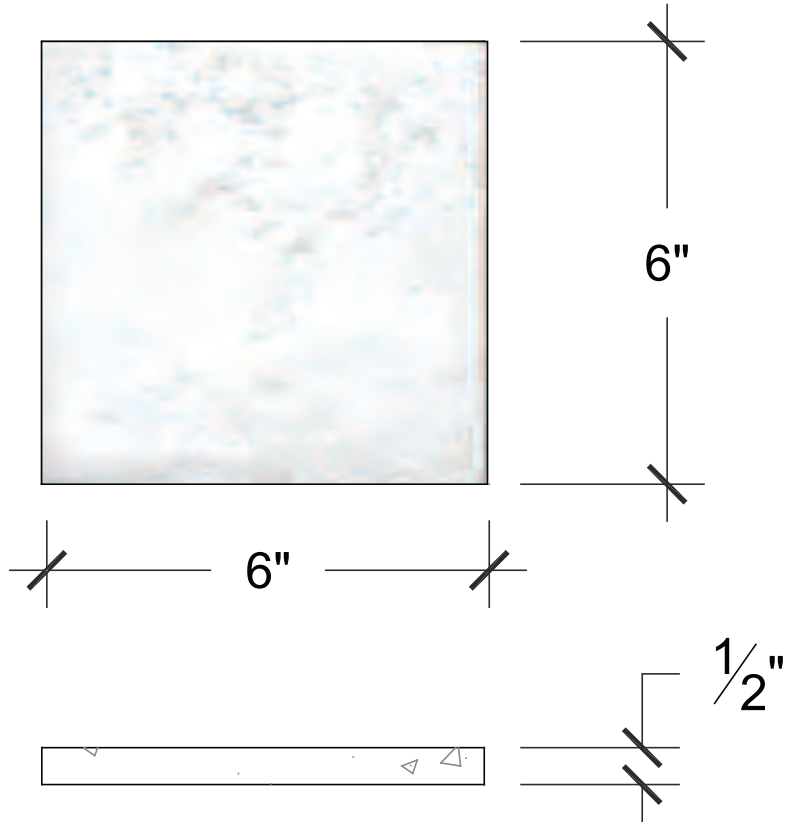

Designs ©2007 Sonoma Cast Stone Corp. All rights reserved.

Visit www.sonomastone.com to see photos of this and other products.

• DESCRIPTION

Pre-cast concrete tile with a travertine texture.

Nature makes travertine in a very limited amount of colors. We make a very close copy in any color. Mint Green? No problem.

Refer to Tile Accessory page for pieces that compliment these tiles (p25).

• FACTS

Tiles come in Classic Concrete in a mold release finish. As the term implies, tiles are "as is" when released from their molds.

Tiles are not diamond-sanded, sealed and waxed.

Tiles are currently not available Stainless NuCrete™.

24 standard colors. See: www.sonomastone.com, catalog or techbinder. Custom colors available. Order samples online, or call 877-283-2400 x113.

Tiles are unfinished and unsealed. Sealing by installer.

Thin-set mortar can be used to install tiles to solid, level substrate.