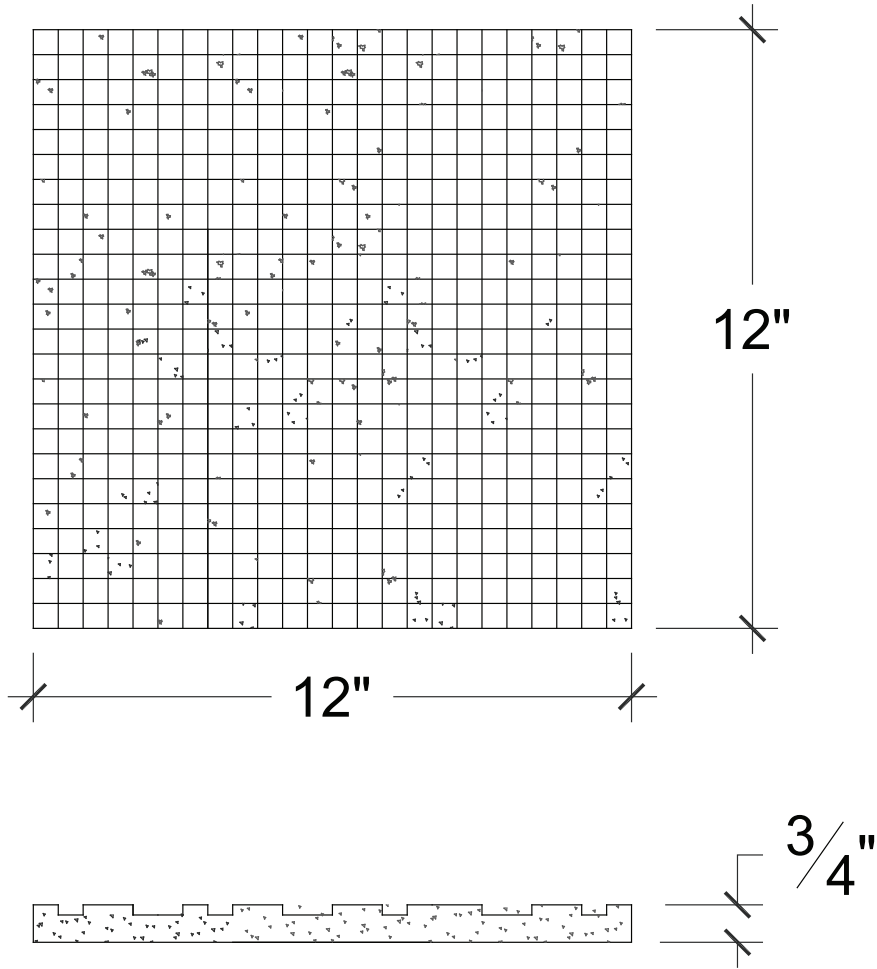

Designs ©2007 Sonoma Cast Stone Corp. All rights reserved.

Visit www.sonomastone.com to see photos of this and other products.

• DESCRIPTION

Two variations on the theme of an old Greek or Roman mosaic tile. The Ottoman (previous page) looks like an authentic hand laid mosaic which has been unearthed from an archeological site. With an uneven grid line and skewed squares, one tile does not line up with another - so it is recommended that it be laid with a grout line to separate each tile.

The same concept, done with a modern flair is our Monochrome Mosaic - Urban Style (above). These squares are exact and alignment can be true with a non-grout flowing line.

Each style has a home with modern to historic or traditional.

Refer to Tile Accessory page for pieces that compliment these tiles (p25).

• FACTS

Tiles come in Classic Concrete in a mold release finish. As the term implies, tiles are "as is" when released from their molds.

Tiles are not diamond-sanded, sealed and waxed.

Tiles are currently not available Stainless NuCrete™.

24 standard colors. See: www.sonomastone.com, catalog or techbinder. Custom colors available. Order samples online, or call 877-283-2400 x113.

Tiles are unfinished and unsealed. Sealing by installer.

Thin-set mortar can be used to install tiles to solid, level substrate.