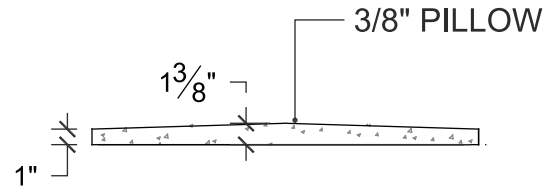

## SoftStone Tile/Pavers • Two Sizes

TOP VIEW

12 x 12 SOFTSTONE PAVER

SIDE VIEW

TOP VIEW

SIDE VIEW

Designs ©2007 Sonoma Cast Stone Corp. All rights reserved.

Visit [www.sonomastone.com](http://www.sonomastone.com) to see photos of this and other products.