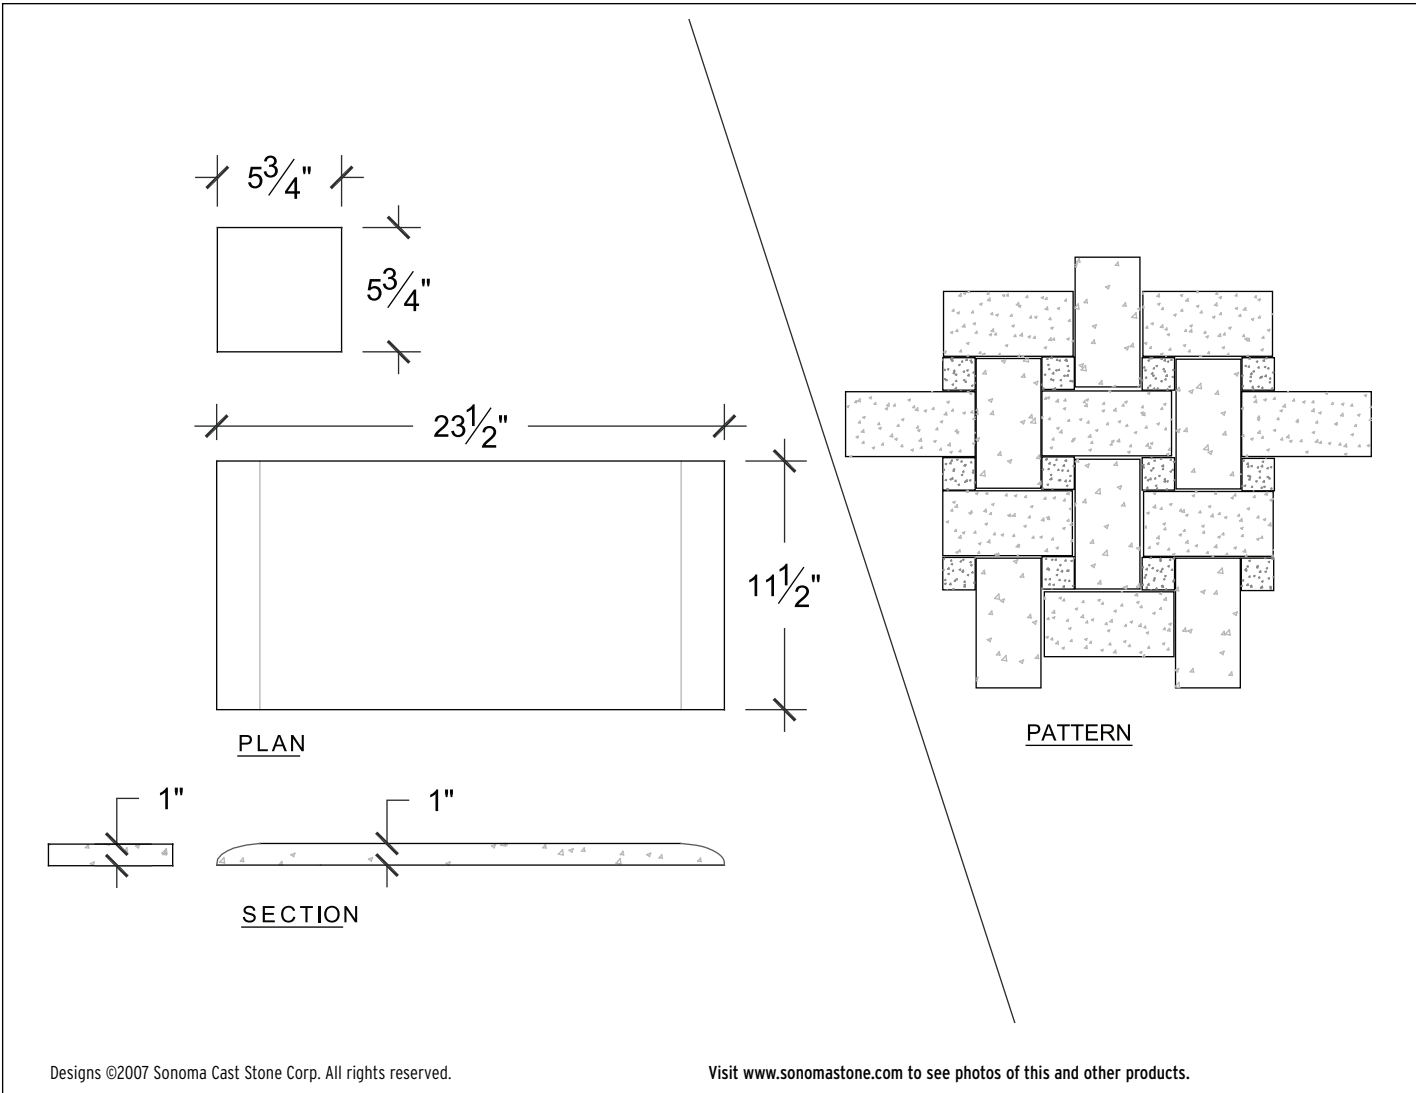

Tile • WovenStone

• DESCRIPTION

Pre-cast concrete tiles in two sizes to create a basket weave effect. The larger size tile (12" x 24") has squared edges on the long (24") sides and a slightly tapered profile on the short (12") ends.

This design allows the floor to look truly "woven" as the "waft" dives under the "warp." On a large area the look is of a stunning large weave.

This effect is difficult and expensive in stone, easy in Classic Concrete.

Sizes not available to be ordered individually.

• FACTS

Tiles come in Classic Concrete in a mold release finish. As the term implies, tiles are "as is" when released from their molds. Tiles are not diamond sanded, sealed and waxed. Available as an option.

Tiles are currently not available stainless Nucrete™.

Available in 24 standard colors. Custom colors are available. For standard color chart, refer to catalog or visit our website. Samples may be ordered online, or by calling 877-283-2400 x113.

Tiles are unfinished and unsealed. Sealing by installer.

Thin-set mortar can be used to install tiles to solid, level substrate.