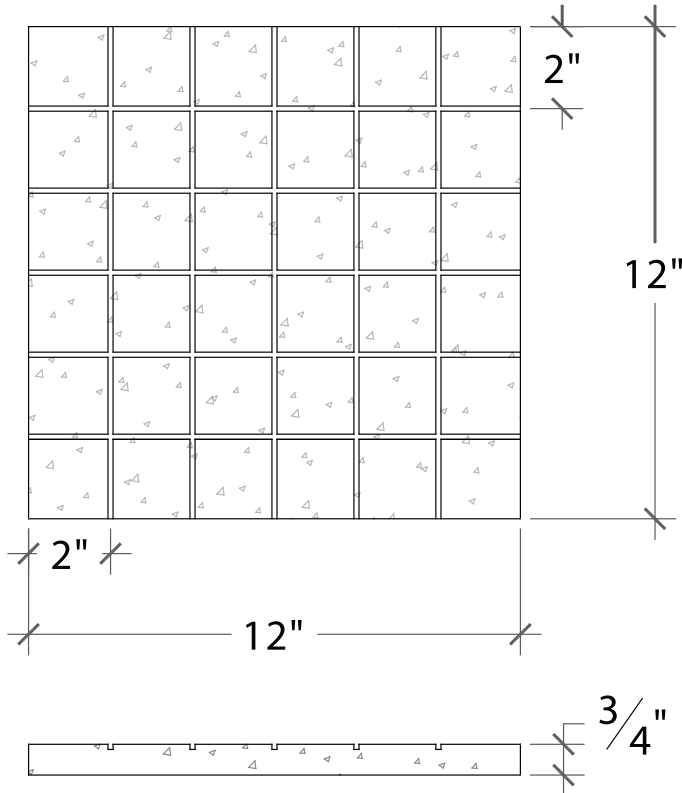

## Tile • TwoTwelve

**TwoTwelve is a 12" x 12" Tile Scored into 2" Squares**  
**Also available as a ThreeTwelve - in 3" Squares**

Designs ©2007 Sonoma Cast Stone Corp. All rights reserved.

Visit [www.sonomastone.com](http://www.sonomastone.com) to see photos of this and other products.