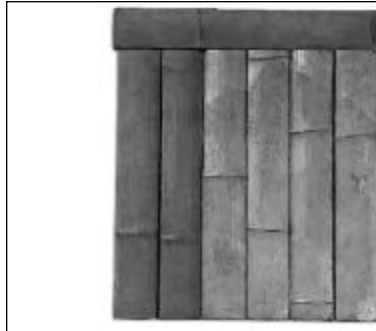

TILES & PAVERS

SONOMA CAST STONE CORPORATION
Makers of NuCrete™, The World's Only Stainless Concrete
877.283.1897 • www.sonomastone.com

For more product info, or to download replacement forms, see: www.sonomastone.com

Tile • Bamboo WabiSabi