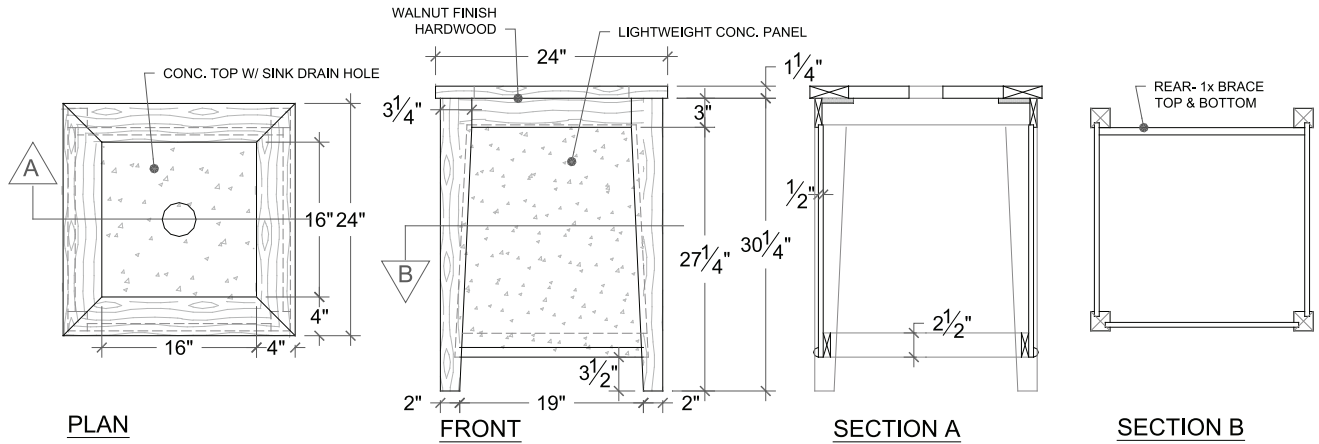

Mission Vessel Stand VS-CONC(S)(D)

Designs ©2007 Sonoma Cast Stone Corp. All rights reserved.

Visit www.sonomastone.com to see photos of this and other products.

• DESCRIPTION

This vessel stand comes with mold-release SonomaLite (Lightweight) concrete panels and countertop insert.