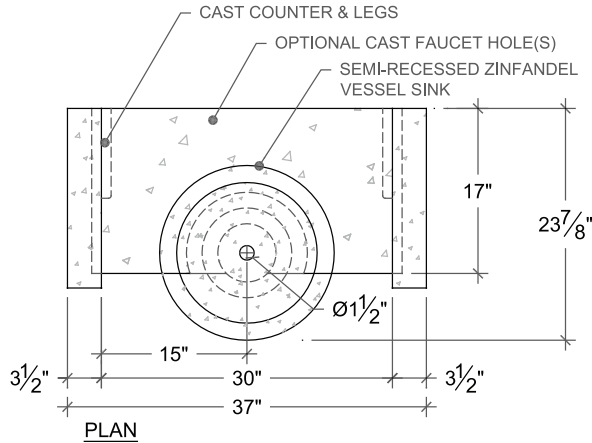

Designs ©2007 Sonoma Cast Stone Corp. All rights reserved.

Visit www.sonomastone.com to see photos of this and other products.

• DESCRIPTION

The Standard ZinCenter is a modern "Loft Design" free standing countertop vanity with matching concrete legs. The unit supports our Zinfandel VesselSink™ (p15), thus the name in either the same or contrasting color.

The same design is offered as a master bath double vanity (p21).

Special plumbing is available from Sonoma Forge or others that will allow the P-trap to move to the rear or to be hidden in a wall access panel. Faucets may be deck or wall-mounted to your specifications.

The unit ships flat and requires minor assembly.

• FACTS

Classic Concrete (diamond-sanded, sealed & waxed) or Stainless Nucrete™. 24 standard colors. See: www.sonomastone.com, catalog or techbinder. Custom colors available. Order samples online, or call 877-283-2400 x113.

Self-supporting. Some assembly required, bolts included.

Drain hole fits most 1-1/4" standard drain assemblies (not included).

For UPC (IAPMO) listing, see Appendix, p08-10.

Approximate Weight: 418 lbs / Crated 615 lbs