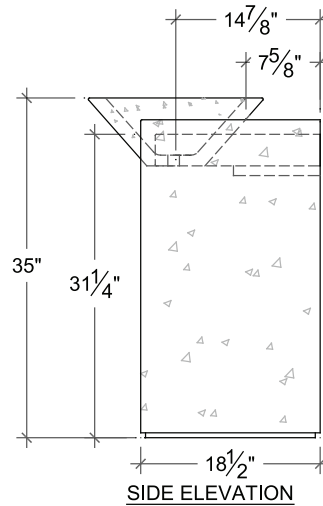

Designs ©2007 Sonoma Cast Stone Corp. All rights reserved.

Visit www.sonomastone.com to see photos of this and other products.

• DESCRIPTION

The Standard ZinCenter is a modern "Loft Design" free standing countertop vanity with matching concrete legs. The unit supports our Zinfandel VesselSink™ (p15), thus the name in either the same or contrasting color.

The same design is offered as a master bath double vanity (p21).

Special plumbing is available from Sonoma Forge or others that will allow the P-trap to move to the rear or to be hidden in a wall access panel. Faucets may be deck or wall-mounted to your specifications.

The unit ships flat and requires minor assembly.

• FACTS

Classic Concrete (diamond-sanded, sealed & waxed) or Stainless Nucrete™. 24 standard colors. See: www.sonomastone.com, catalog or techbinder. Custom colors available. Order samples online, or call 877-283-2400 x113.

Self-supporting. Some assembly required, bolts included.

Drain hole fits most 1-1/4" standard drain assemblies (not included).

For UPC (IAPMO) listing, see Appendix, p08-10.

Approximate Weight: 418 lbs / Crated 615 lbs