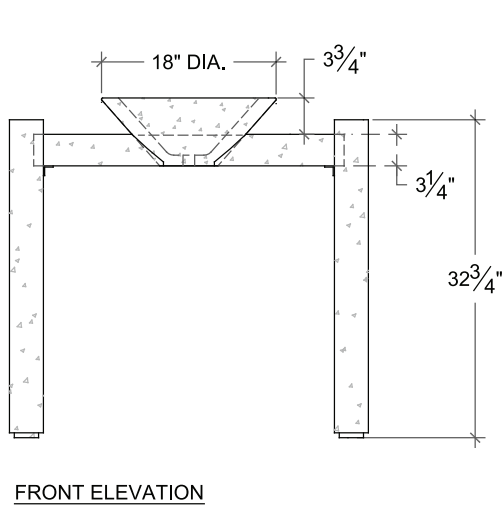

Designs ©2007 Sonoma Cast Stone Corp. All rights reserved.

Visit www.sonomastone.com to see photos of this and other products.

• DESCRIPTION

The Standard ZinCenter is a modern "Loft Design" free standing countertop vanity with matching concrete legs. The unit supports our Zinfandel VesselSink™ (p15), thus the name in either the same or contrasting color.

The same design is offered as a master bath double vanity (p21).

Special plumbing is available from Sonoma Forge or others that will allow the P-trap to move to the rear or to be hidden in a wall access panel. Faucets may be deck or wall-mounted to your specifications.

The unit ships flat and requires minor assembly.

• FACTS

Classic Concrete (diamond-sanded, sealed & waxed) or Stainless Nucrete™. 24 standard colors. See: www.sonomastone.com, catalog or techbinder. Custom colors available. Order samples online, or call 877-283-2400 x113.

Self-supporting. Some assembly required, bolts included.

Drain hole fits most 1-1/4" standard drain assemblies (not included).

For UPC (IAPMO) listing, see Appendix, p08-10.

Approximate Weight: 418 lbs / Crated 615 lbs