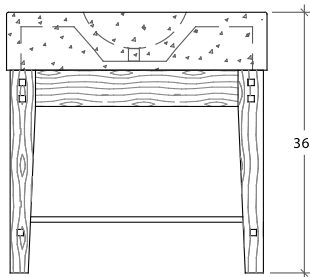

WOOD STAND for P-Series P-STNDHW

Sonoma Cast Stone offers optional stands of hardwood or powder-coated metal, hand-crafted and designed to complement our P-Series sinks. Sold separately.

HARDWOOD STAND WITH P-COUNTERSINK

• DESCRIPTION

Standard Size hardwood stands for any P-Series sink option.
 Towel shelf included.
 Quality handcrafted stand available in smooth or distressed finish (stained or unstained options).
 NOTE: Distressing imitates the wear that would occur over many years of use. These wear patterns will, by nature, vary from one piece to another.