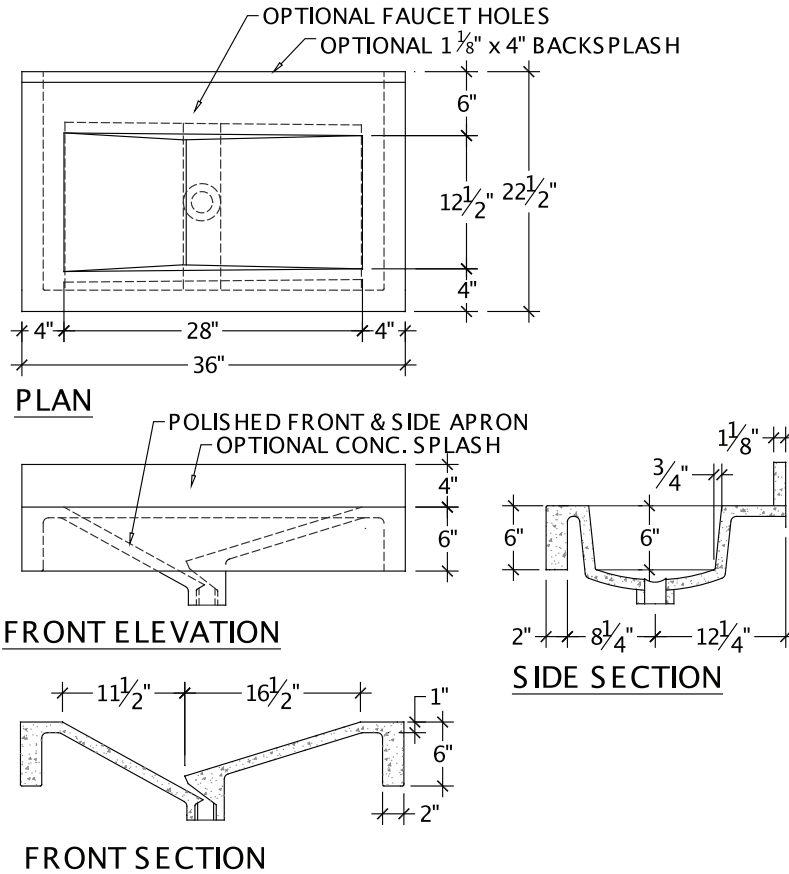

Designs ©2009 Sonoma Cast Stone Corp. All rights reserved.

Visit www.sonomastone.com to see photos of this and other products.

• DESCRIPTION

Premiered at the Sunset Magazine Idea House, the WaterFallSink™ is like a center-sloping RampSink™ with overlapping ramp elements in a cast concrete countertop. Water flows from the deck or wall-mount faucet to the top ramp and then gently onto the lower ramp and into drain. Allows the insertion of a second color on the top Ramp as an option. Allows for constant drainage without soap build up or standing water areas. Slot drain replaces traditional drain assembly, so there is no visible hardware.

This unit rests on designed cabinetry or on one of our specially made hardwood or modern metal stands (p07-08).

The hardwood stands are available in smooth or distressed finish (stained or unstained options).

• FACTS

Classic Concrete (diamond-sanded, sealed & waxed) or Stainless Nucrete™. 24 standard colors. See: www.sonomastone.com, catalog or techbinder. Custom colors available. Order samples online, or call 877-283-2400 x113.

Optional Back Splash available. May be cabinet or wall-mounted.

Specially designed metal or wood stands sold separately.

Custom cabinets available. Faucet holes optional to your specification.

May use deck or wall-mount faucets.

The slot drain couples to conventional 1-1/4" drain assemblies.

For UPC (IAPMO) listing, see Appendix, p08-10.

Approximate Weight: 200 Lbs / 335 Lbs Crated (not including optional stand)

TECHBINDER 070201 / STANDARD PRODUCTS / PAGE 06

SEE WWW.SONOMASTONE.COM FOR PHOTOS AND ADDITIONAL INFORMATION ON THIS PRODUCT