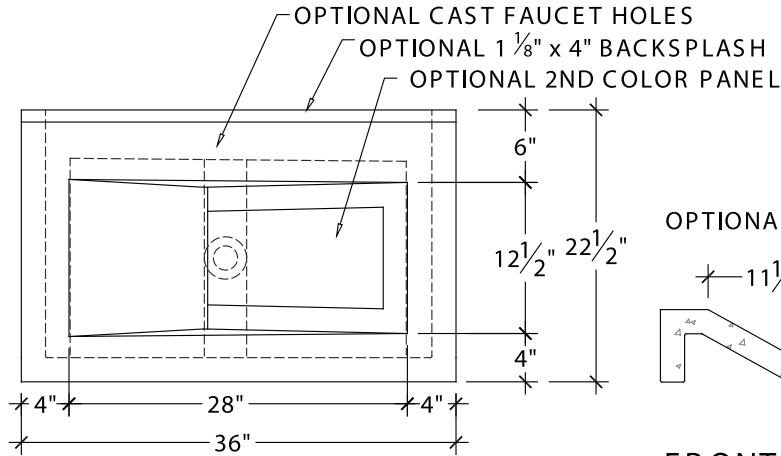

FRONT SECTION

PLAN