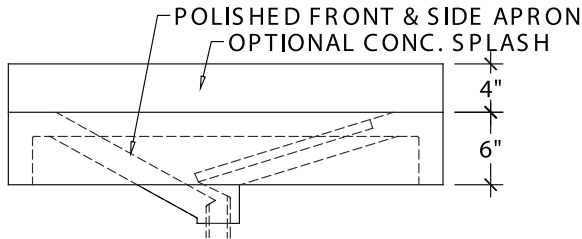

P-Series WaterfallSink P-WFS

Sonoma Cast Stone offers optional stands of hardwood or powder-coated metal, hand-crafted and designed to complement our P-Series sinks. Sold separately.

PLAN

FRONT SECTION

FRONT ELEVATION

SIDE SECTION

Designs ©2007 Sonoma Cast Stone Corp. All rights reserved.

Visit www.sonomastone.com to see photos of this and other products.

• DESCRIPTION

Premiered at the Sunset Magazine Idea House, the WaterFallSink™ is like a center-sloping RampSink™ with overlapping ramp elements in a cast concrete countertop. Water flows from the deck or wall-mount faucet to the top ramp and then gently onto the lower ramp and into drain. Allows the insertion of a second color on the top Ramp as an option. Allows for constant drainage without soap build up or standing water areas. Slot drain replaces traditional drain assembly, so there is no visible hardware.