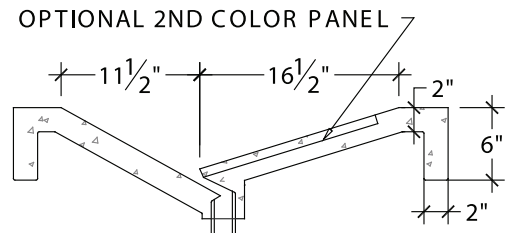

FRONT SECTION