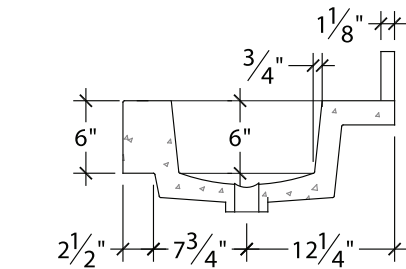

SIDE SECTION

Designs ©2007 Sonoma Cast Stone Corp. All rights reserved.

Visit www.sonomastone.com to see photos of this and other products.

• DESCRIPTION

Premiered at the Sunset Magazine Idea House, the WaterFallSink™ is like a center-sloping RampSink™ with overlapping ramp elements in a cast concrete countertop. Water flows from the deck or wall-mount faucet to the top ramp and then gently onto the lower ramp and into drain. Allows the insertion of a second color on the top Ramp as an option. Allows for constant drainage without soap build up or standing water areas. Slot drain replaces traditional drain assembly, so there is no visible hardware.