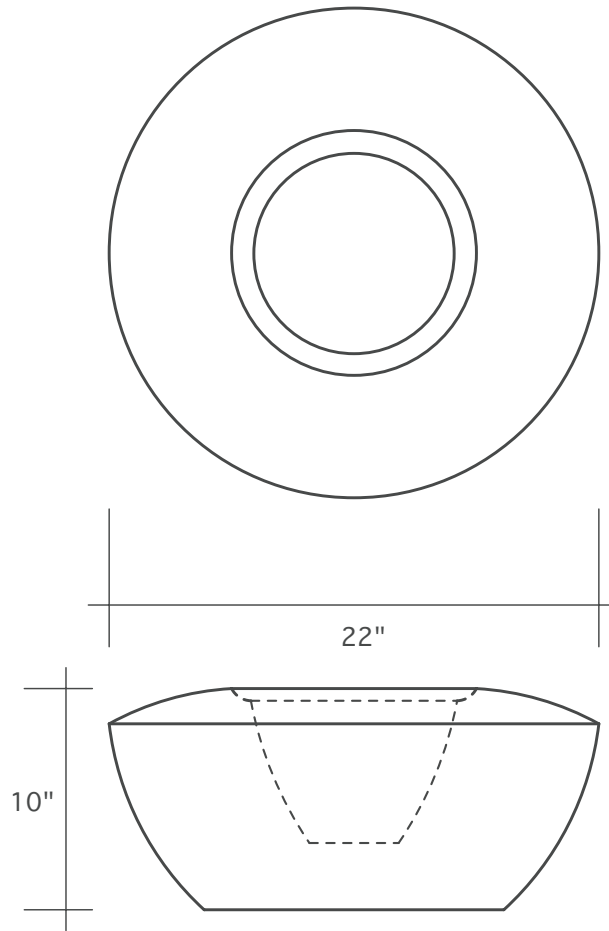

Zola

Visit www.sonomastone.com to see photos of this and other products.

• DESCRIPTION

Inspired by the tsukubai, or "crouching basins" of 13th century Japanese tea gardens, Charles Swanson's Zola is characterized by a perfectly centered circular aperture, generous rounded lines, and a balanced sturdy base.

As a fountain the Zola concentrates the whirling motion of water toward its center, adding a soft, subtle, and soothing ambience to any space.

• FACTS

Height: 10"
Outer Diameter: 22"
Inner Diameter: 9.25"
Inner Depth: 6.5"