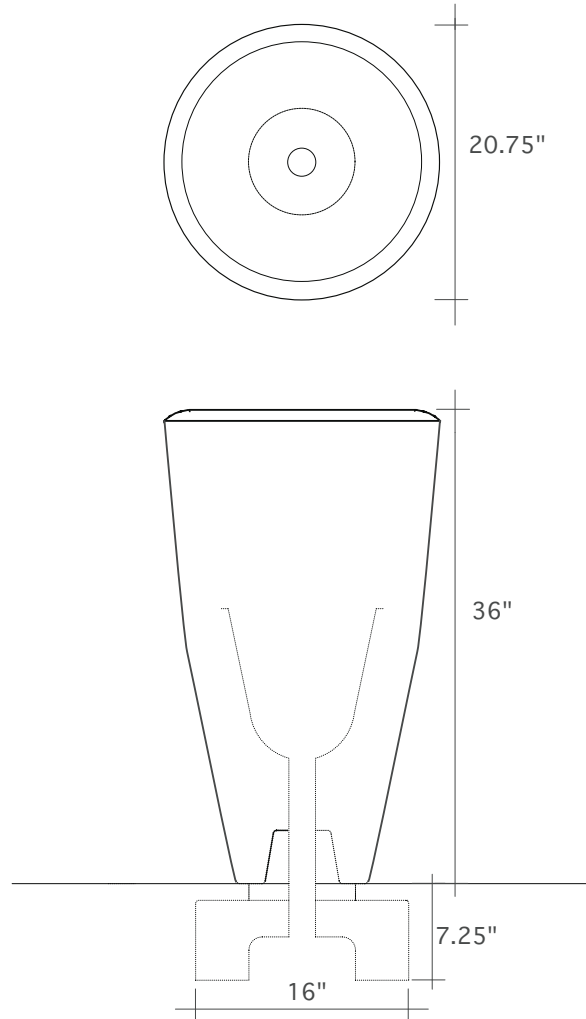

Misu

Visit www.sonomastone.com to see photos of this and other products.

• DESCRIPTION

Standing three feet tall and nearly two feet wide, the Misu is another highly popular design from Charles Swanson.

Like the Lura, the Misu—with its deep hollow featured at the top of the form, and soft edges sloping down to a sturdy base—is another chozubachi-inspired piece. This cast-stone form—much like the spirit of Zen itself—embodies the qualities of simplicity, refined beauty, and stillness.

As with all Charles Swanson sculptures, the Misu is elegant and versatile as a basin, a fountain, or a planter.

• FACTS

- Height: 36"
- Outer Diameter: 20.75"
- Inner Diameter: 17"
- Base Diameter: 9"
- Inner Depth: 26"