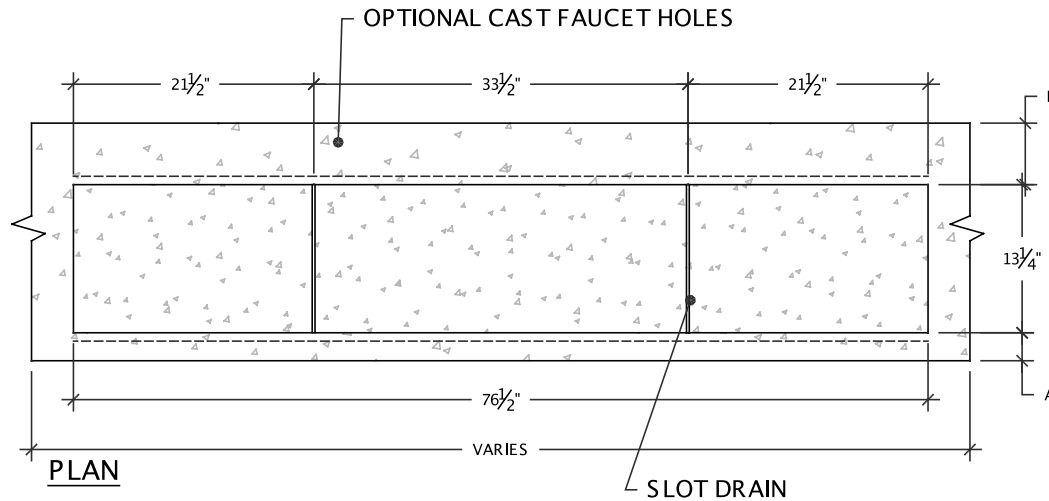

SONOMA CAST STONE / 877.283.2400

CUSTOM BATH PRODUCTS

Visit www.sonomastone.com to see photos.
Designs ©2009 Sonoma Cast Stone Corp. All rights reserved.

MODEL: INTEGRAL WAVE - RES DOUBLE - 1376-6

B: 5 1/2" MIN. FOR DECK-MOUNT FAUCET.
2" MIN. FOR WALL-MOUNT FAUCET.

A: 2" MIN., 3 1/2"+ IF SINK IS TO FIT INTO CABINET