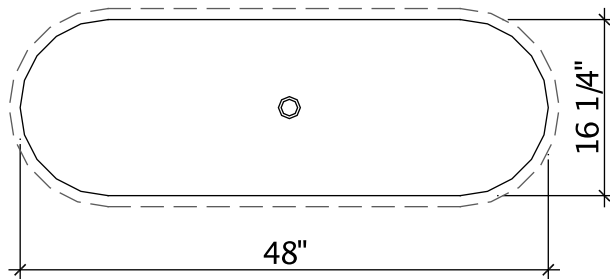

SONOMA CAST STONE / 877.283.2400

CUSTOM BATH PRODUCTS

Visit www.sonomastone.com to see photos.
Designs ©2009 Sonoma Cast Stone Corp. All rights reserved.

MODEL: INTEGRAL TROUGH - RES - SIZES

TS-1327 (1 FAUCET)

TS-1440 (1 OR 2 FAUCETS)

TS-1654 (1 OR 2 FAUCETS)

TS-1648 (1 OR 2 FAUCETS)

TS-1666 (1 - 3 FAUCETS)