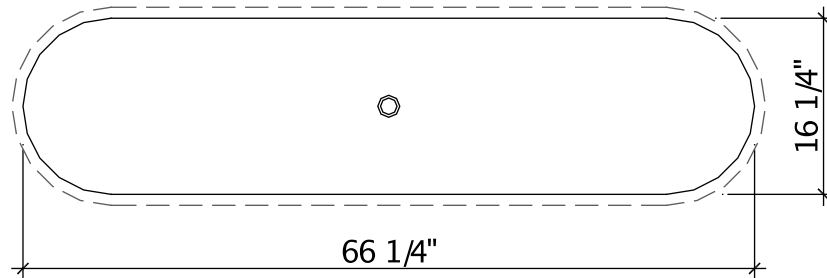

SONOMA CAST STONE / 877.283.2400

CUSTOM BATH PRODUCTS

Visit www.sonomastone.com to see photos.
Designs ©2009 Sonoma Cast Stone Corp. All rights reserved.

MODEL: INTEGRAL TROUGH - RES - SIZES

TS-1327 (1 FAUCET)

TS-1440 (1 OR 2 FAUCETS)

TS-1654 (1 OR 2 FAUCETS)

TS-1648 (1 OR 2 FAUCETS)

TS-1666 (1 - 3 FAUCETS)