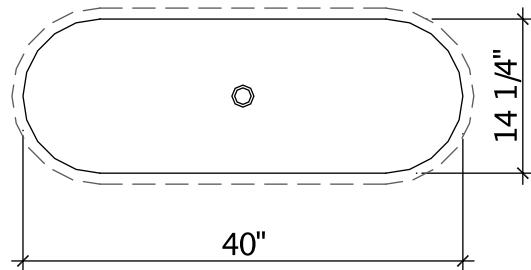

SONOMA CAST STONE / 877.283.2400

CUSTOM BATH PRODUCTS

Visit www.sonomastone.com to see photos.
Designs ©2009 Sonoma Cast Stone Corp. All rights reserved.

MODEL: INTEGRAL TROUGH - RES - SIZES

TS-1327 (1 FAUCET)

TS-1440 (1 OR 2 FAUCETS)

TS-1654 (1 OR 2 FAUCETS)

TS-1648 (1 OR 2 FAUCETS)

TS-1666 (1 - 3 FAUCETS)