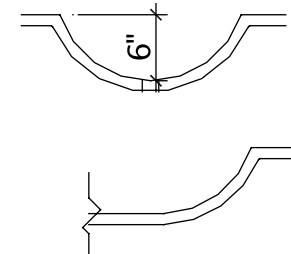

SONOMA CAST STONE / 877.283.2400

CUSTOM BATH PRODUCTS

Visit www.sonomastone.com to see photos.
Designs ©2009 Sonoma Cast Stone Corp. All rights reserved.

MODEL: INTEGRAL TROUGH - RES - SIZES

TS-1327 (1 FAUCET)

TS-1440 (1 OR 2 FAUCETS)

TS-1654 (1 OR 2 FAUCETS)

TS-1648 (1 OR 2 FAUCETS)

TS-1666 (1 - 3 FAUCETS)