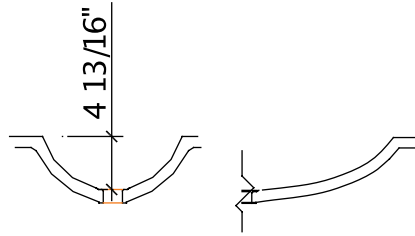

SONOMA CAST STONE / 877.283.2400

CUSTOM BATH PRODUCTS

Visit www.sonomastone.com to see photos.
Designs ©2009 Sonoma Cast Stone Corp. All rights reserved.

MODEL: INTEGRAL TROUGH - RES - SIZES

TS-1327 (1 FAUCET)

TS-1440 (1 OR 2 FAUCETS)

TS-1654 (1 OR 2 FAUCETS)

TS-1648 (1 OR 2 FAUCETS)

TS-1666 (1 - 3 FAUCETS)