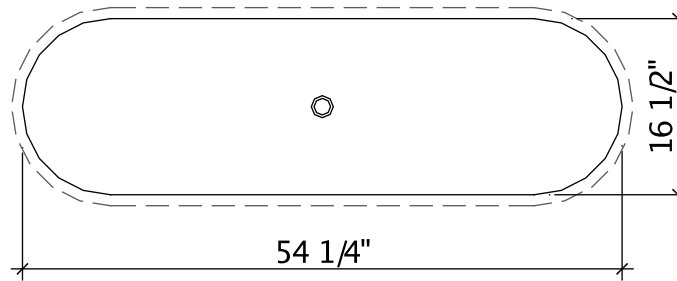

SONOMA CAST STONE / 877.283.2400

CUSTOM BATH PRODUCTS

Visit www.sonomastone.com to see photos.
Designs ©2009 Sonoma Cast Stone Corp. All rights reserved.

MODEL: INTEGRAL TROUGH - RES - SIZES

TS-1327 (1 FAUCET)

TS-1440 (1 OR 2 FAUCETS)

TS-1654 (1 OR 2 FAUCETS)

TS-1648 (1 OR 2 FAUCETS)

TS-1666 (1 - 3 FAUCETS)