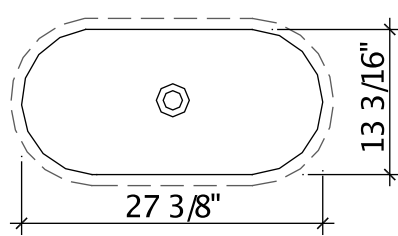

SONOMA CAST STONE / 877.283.2400

CUSTOM BATH PRODUCTS

Visit www.sonomastone.com to see photos.
Designs ©2009 Sonoma Cast Stone Corp. All rights reserved.

MODEL: INTEGRAL TROUGH - RES - SIZES

TS-1327 (1 FAUCET)

TS-1440 (1 OR 2 FAUCETS)

TS-1654 (1 OR 2 FAUCETS)

TS-1648 (1 OR 2 FAUCETS)

TS-1666 (1 - 3 FAUCETS)