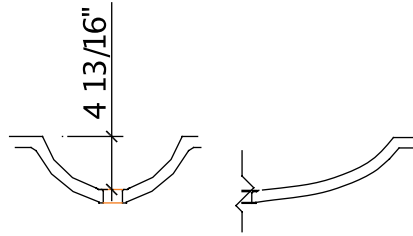

CUSTOM BATH PRODUCTS

Visit www.sonomastone.com to see photos.
Designs ©2009 Sonoma Cast Stone Corp. All rights reserved.

MODEL: INTEGRAL TROUGH - RES - SIZES

TS-1327 (1 FAUCET)

TS-1440 (1 OR 2 FAUCETS)

TS-1654 (1 OR 2 FAUCETS)

TS-1648 (1 OR 2 FAUCETS)

TS-1666 (1 - 3 FAUCETS)