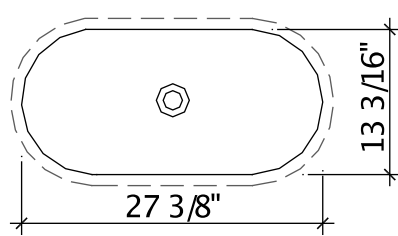

CUSTOM BATH PRODUCTS

Visit www.sonomastone.com to see photos.
Designs ©2009 Sonoma Cast Stone Corp. All rights reserved.

MODEL: INTEGRAL TROUGH - RES - SIZES

TS-1327 (1 FAUCET)

TS-1440 (1 OR 2 FAUCETS)

TS-1654 (1 OR 2 FAUCETS)