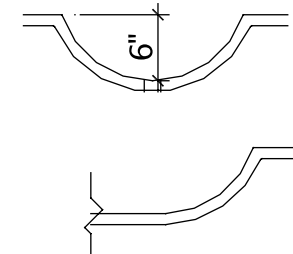

CUSTOM BATH PRODUCTS

Visit www.sonomastone.com to see photos.
Designs ©2009 Sonoma Cast Stone Corp. All rights reserved.

MODEL: INTEGRAL TROUGH - RES - SIZES

TS-1327 (1 FAUCET)

TS-1440 (1 OR 2 FAUCETS)

TS-1654 (1 OR 2 FAUCETS)

TS-1648 (1 OR 2 FAUCETS)

TS-1666 (1 - 3 FAUCETS)