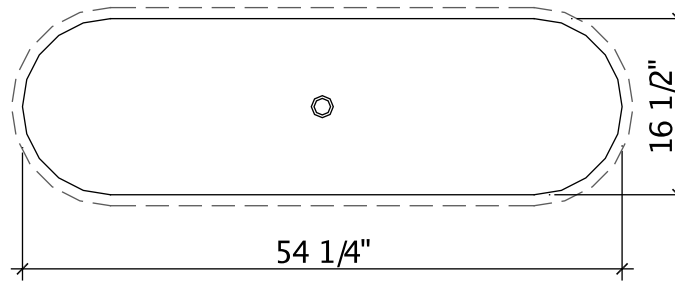

CUSTOM BATH PRODUCTS

Visit www.sonomastone.com to see photos.
Designs ©2009 Sonoma Cast Stone Corp. All rights reserved.

MODEL: INTEGRAL TROUGH - RES - SIZES

TS-1327 (1 FAUCET)

TS-1440 (1 OR 2 FAUCETS)

TS-1654 (1 OR 2 FAUCETS)

TS-1648 (1 OR 2 FAUCETS)

TS-1666 (1 - 3 FAUCETS)