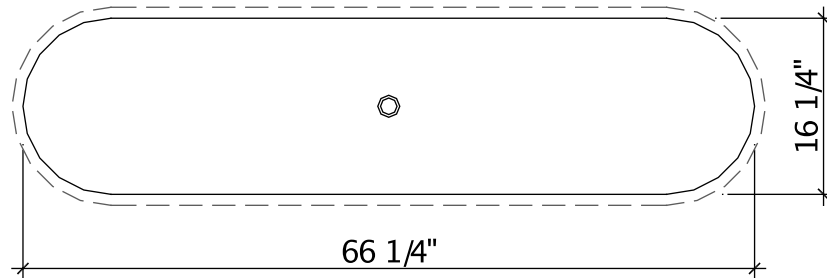

CUSTOM BATH PRODUCTS

Visit www.sonomastone.com to see photos.
Designs ©2009 Sonoma Cast Stone Corp. All rights reserved.

MODEL: INTEGRAL TROUGH - RES - SIZES

TS-1327 (1 FAUCET)

TS-1440 (1 OR 2 FAUCETS)

TS-1654 (1 OR 2 FAUCETS)

TS-1648 (1 OR 2 FAUCETS)

TS-1666 (1 - 3 FAUCETS)