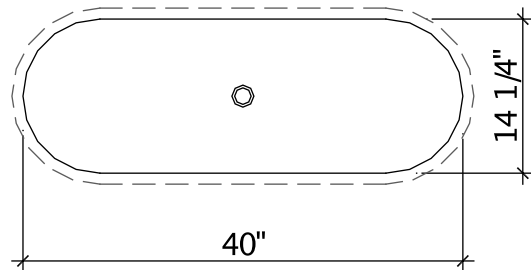

CUSTOM BATH PRODUCTS

Visit www.sonomastone.com to see photos.
Designs ©2009 Sonoma Cast Stone Corp. All rights reserved.

MODEL: INTEGRAL TROUGH - RES - SIZES

TS-1327 (1 FAUCET)

TS-1440 (1 OR 2 FAUCETS)

TS-1654 (1 OR 2 FAUCETS)