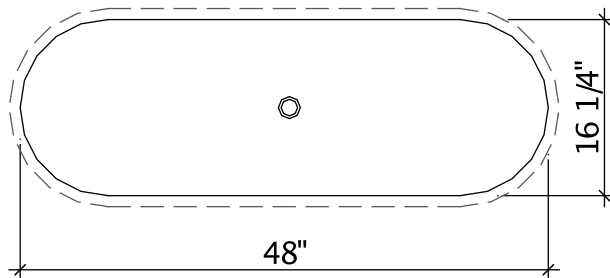

CUSTOM BATH PRODUCTS

Visit www.sonomastone.com to see photos.
Designs ©2009 Sonoma Cast Stone Corp. All rights reserved.

MODEL: INTEGRAL TROUGH - RES - SIZES

TS-1327 (1 FAUCET)

TS-1440 (1 OR 2 FAUCETS)

TS-1654 (1 OR 2 FAUCETS)

TS-1648 (1 OR 2 FAUCETS)

TS-1666 (1 - 3 FAUCETS)