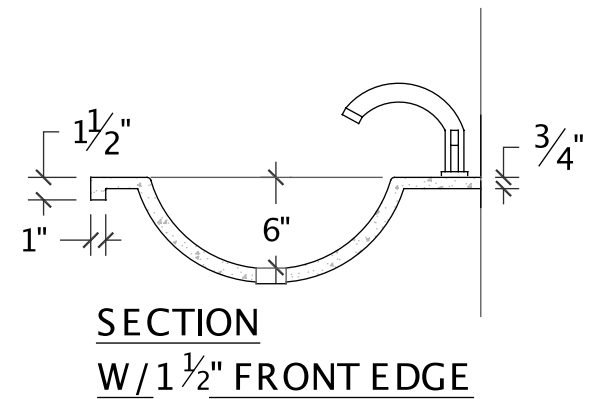

SONOMA CAST STONE / 877.283.2400

CUSTOM BATH PRODUCTS

Visit www.sonomastone.com to see photos.
Designs ©2009 Sonoma Cast Stone Corp. All rights reserved.

MODEL: INTEGRAL TROUGH - RES - EXAMPLE