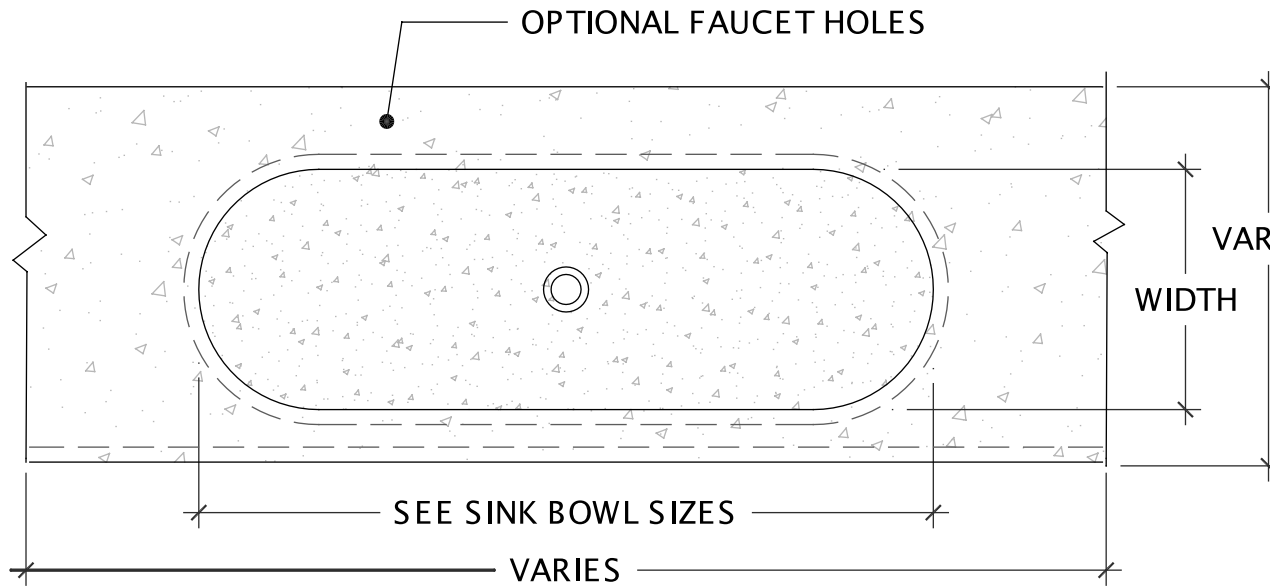

SONOMA CAST STONE / 877.283.2400

CUSTOM BATH PRODUCTS

Visit www.sonomastone.com to see photos.
Designs ©2009 Sonoma Cast Stone Corp. All rights reserved.

MODEL: INTEGRAL TROUGH - RES - EXAMPLE