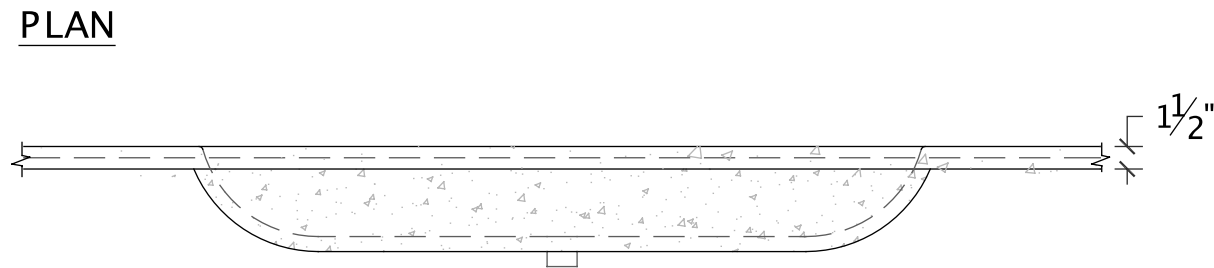

SONOMA CAST STONE / 877.283.2400

CUSTOM BATH PRODUCTS

Visit www.sonomastone.com to see photos.
Designs ©2009 Sonoma Cast Stone Corp. All rights reserved.

MODEL: INTEGRAL TROUGH - RES - EXAMPLE