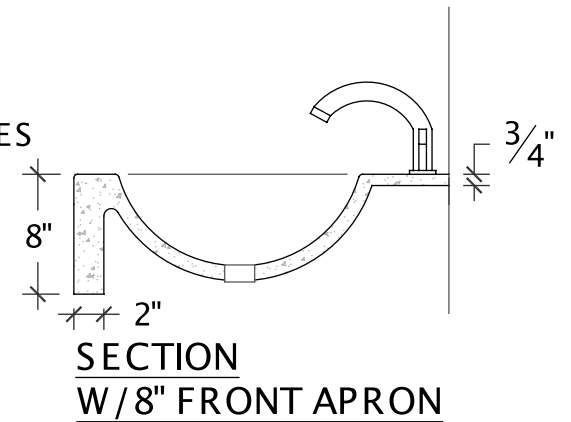

SONOMA CAST STONE / 877.283.2400

CUSTOM BATH PRODUCTS

Visit www.sonomastone.com to see photos.
Designs ©2009 Sonoma Cast Stone Corp. All rights reserved.

MODEL: INTEGRAL TROUGH - RES - EXAMPLE