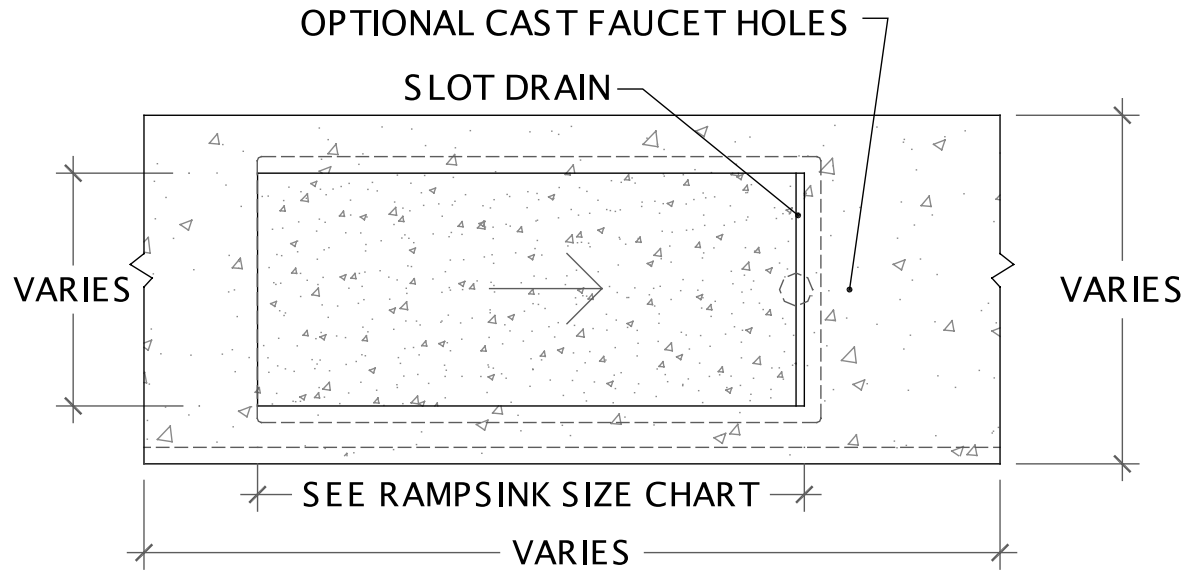

SONOMA CAST STONE / 877.283.2400

CUSTOM BATH PRODUCTS

Visit www.sonomastone.com to see photos.
Designs ©2009 Sonoma Cast Stone Corp. All rights reserved.

MODEL: INTEGRAL RAMP - SIDE - EXAMPLE - RMP-3314-R-L

PLAN

FRONT ELEVATION

2" ABS DRAIN COUPLING

SIDE ELEVATION

EXAMPLE - RMP-3314-R RAMPSINK IN CUSTOM COUNTERTOP