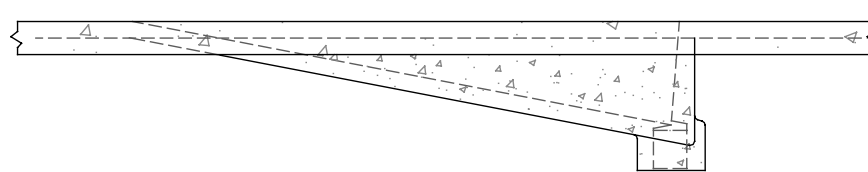

SONOMA CAST STONE / 877.283.2400

CUSTOM BATH PRODUCTS

Visit www.sonomastone.com to see photos.
Designs ©2009 Sonoma Cast Stone Corp. All rights reserved.

MODEL: INTEGRAL RAMP - SIDE - EXAMPLE - RMP-3314-R-L

PLAN

FRONT ELEVATION

2" ABS DRAIN COUPLING

SIDE ELEVATION

EXAMPLE - RMP-3314-R RAMPSINK IN CUSTOM COUNTERTOP