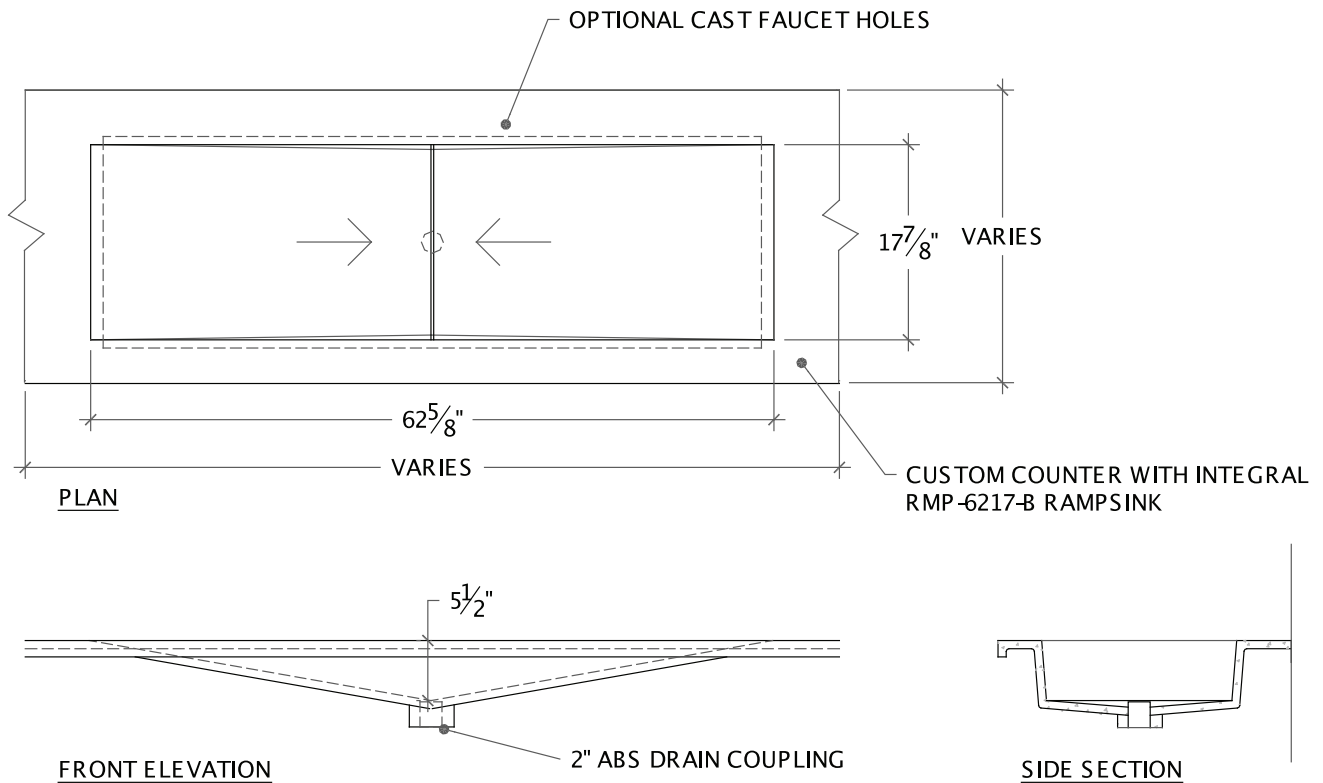

EXAMPLE OF CENTER-SLOPING RAMPSINK

Designs ©2007 Sonoma Cast Stone Corp. All rights reserved.

Visit www.sonomastone.com to see photos of this and other products.

• DESCRIPTION

Custom cast concrete countertop to your specification with integral center-sloping RampSink™.

Allows for constant drainage without soap build up or standing water areas. Slot drain replaces traditional drain assembly, so there is no visible hardware.

Can be specified to accept multiple deck or wall-mount faucets. Standard size sinks shown (p07). Custom size sinks also available.

• FACTS

Classic Concrete (diamond-sanded, sealed & waxed) or Stainless Nucrete™. 24 standard colors. See: www.sonomastone.com, catalog or techbinder. Custom colors available. Order samples online, or call 877-283-2400 x113.

Back and Side Splash optional.

Faucet Holes pre-cast to customer specifications. May use deck-mount or wall-mount faucets.

May be cabinet or wall-mounted.

ADA compliant designs are available for commercial applications.

For UPC (IAPMO) listing, see Appendix, p08-10.

Weight varies by design.