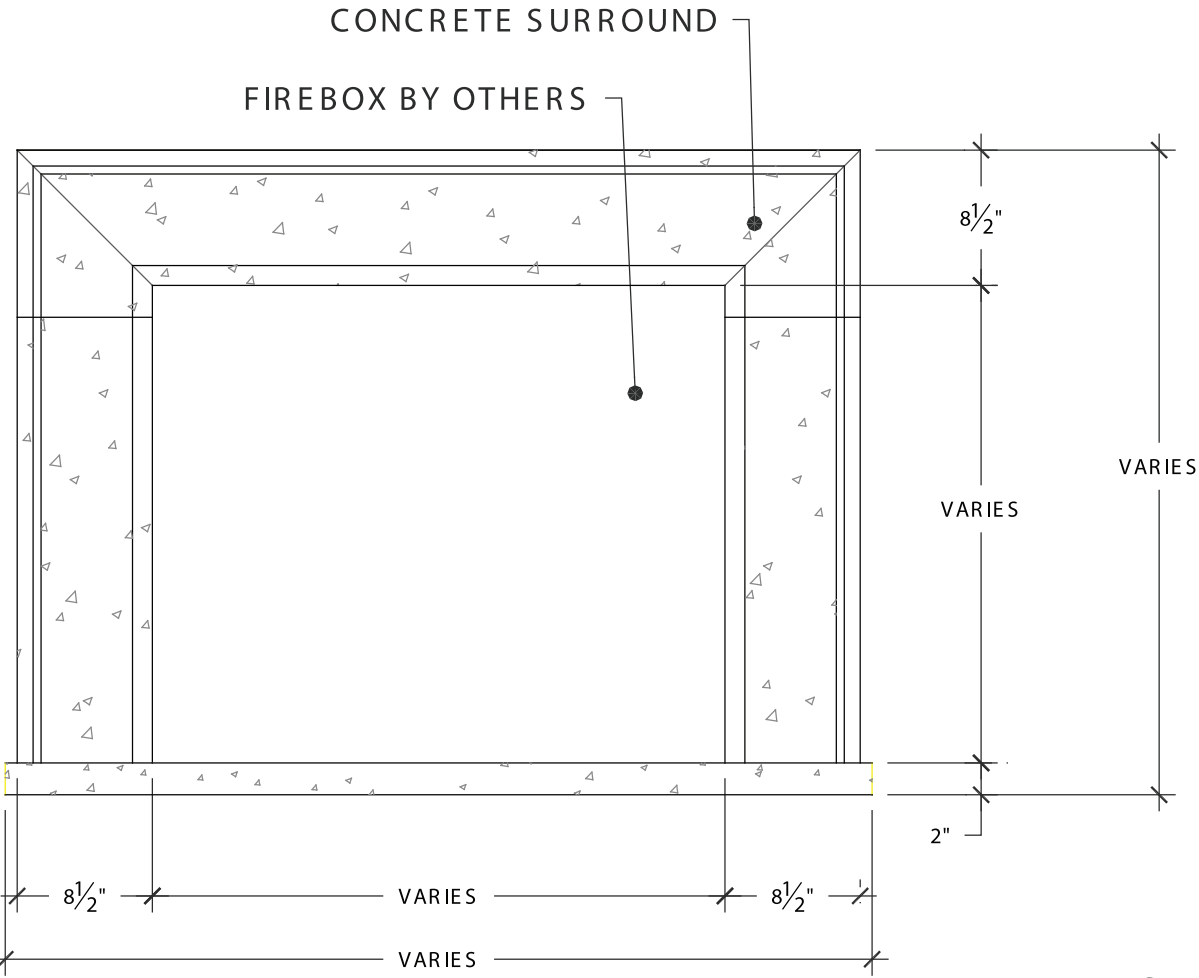

CUSTOM SURROUNDS

SONOMA CAST STONE CORPORATION
 Makers of NuCreate™ The World's Only Stainless Concrete
 877.283.1897 • www.sonomastone.com

Fireplace Surround • Traditional Frame

For more product info, or to download replacement forms, see: www.sonomastone.com

STANDARD PROFILE

FRONT ELEVATION