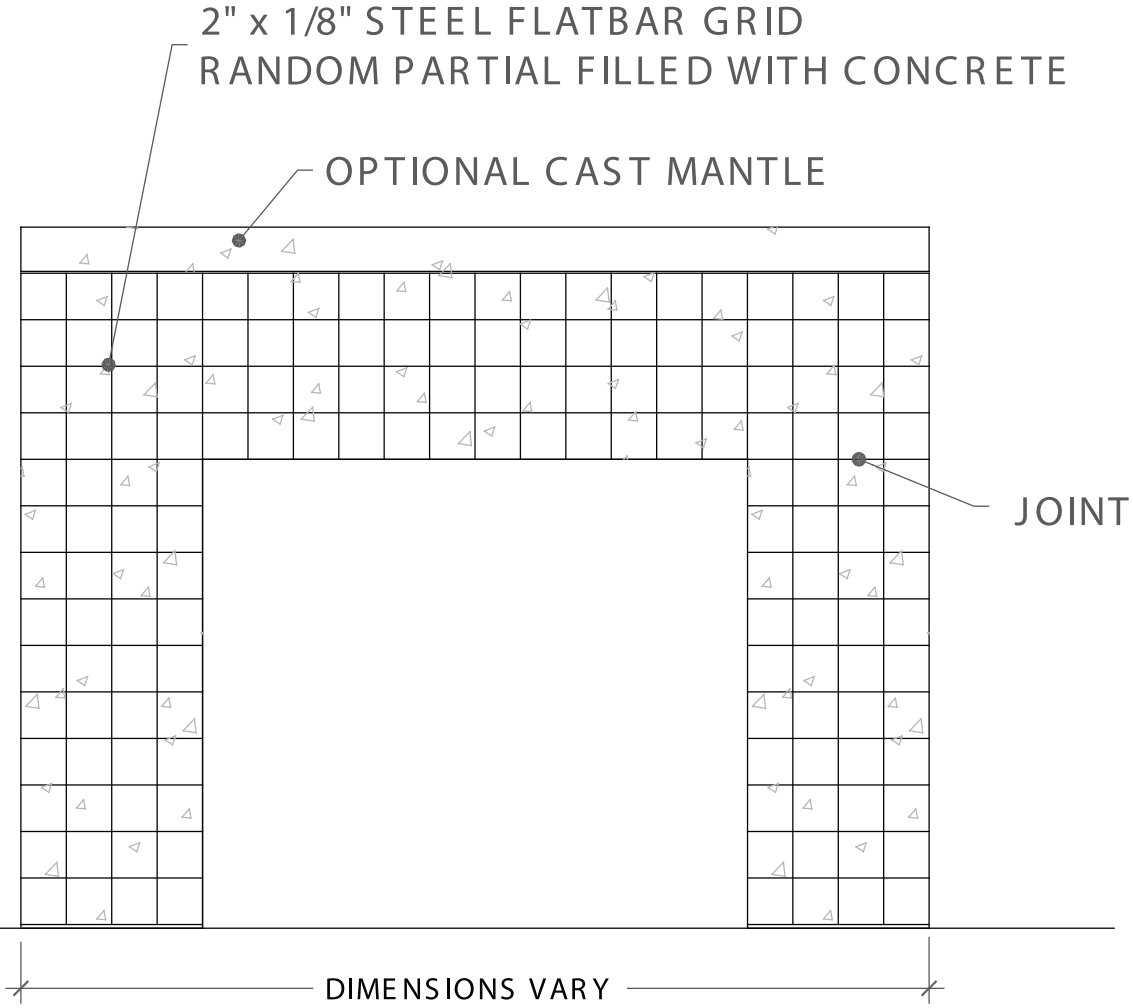

For more product info, or to  
download replacement forms,  
see: [www.sonomastone.com](http://www.sonomastone.com)

2"  
SIDE

ELEVATION