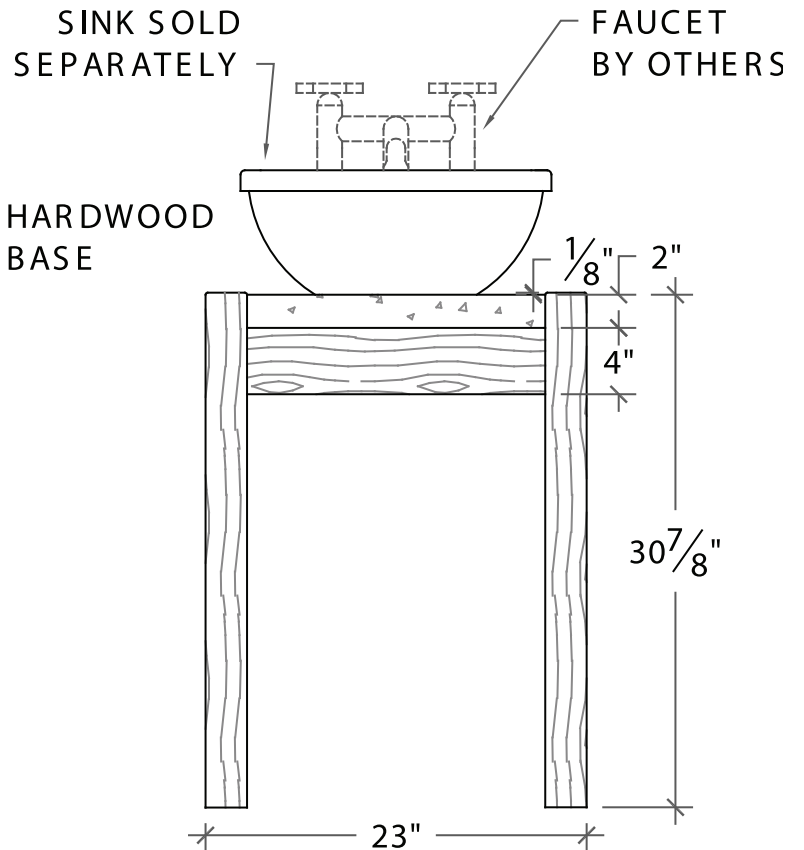

Vessel Stand (Wood) & Counter VS-WD-S(D)

STAND AND COUNTERTOP

Designs ©2007 Sonoma Cast Stone Corp. All rights reserved.

FRONT ELEVATION

Visit www.sonomastone.com to see photos of this and other products.