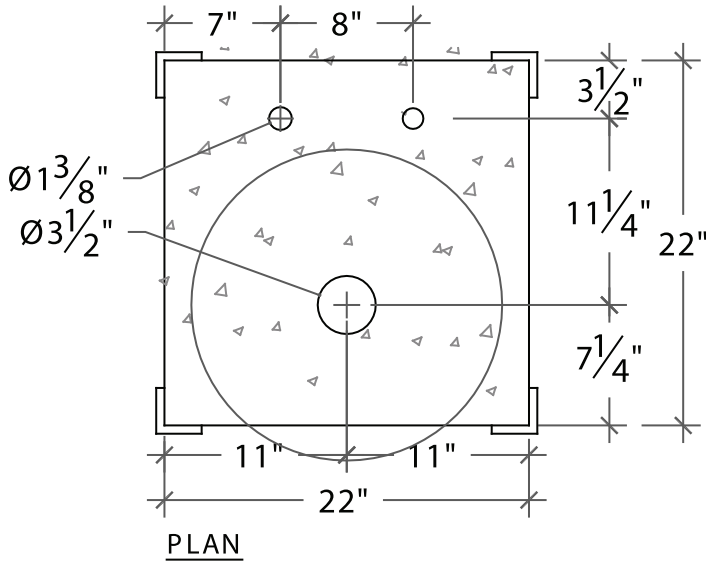

Vessel Stand (Wood) & Counter VS-WD-S(D)

STAND AND COUNTERTOP

Designs ©2007 Sonoma Cast Stone Corp. All rights reserved.

FRONT ELEVATION

Visit www.sonomastone.com to see photos of this and other products.