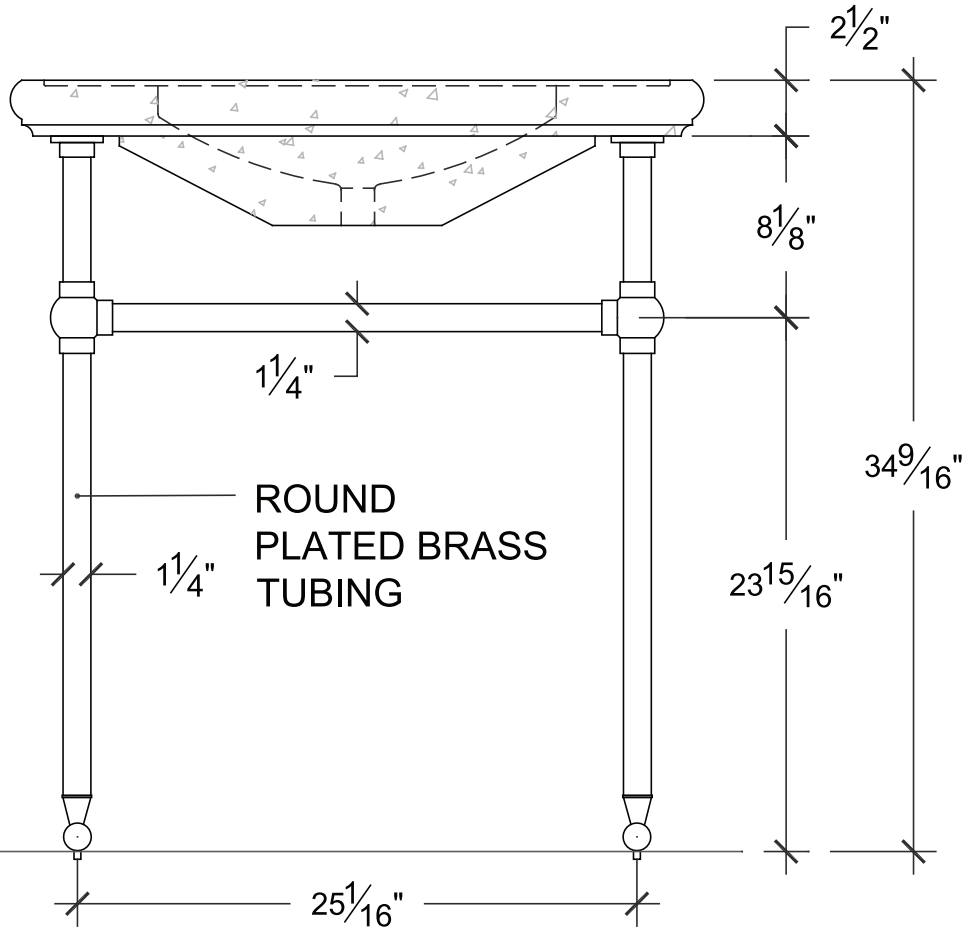

FRONT ELEVATION

Designs ©2007 Sonoma Cast Stone Corp. All rights reserved.

Visit www.sonomastone.com to see photos of this and other products.