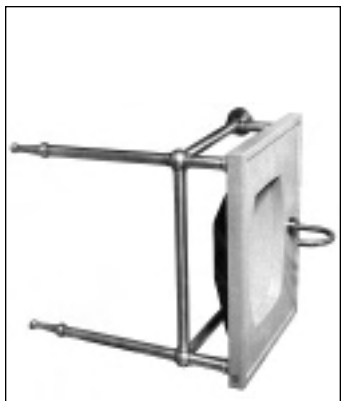

STANDARD PRODUCTS

SONOMA CAST STONE CORPORATION
Makers of NuCrete - The World's Only Stainless Concrete
877.283.1897 • www.sonomastone.com

CountryClub Metal Stand

For more product info, or to download replacement forms, see: www.sonomastone.com