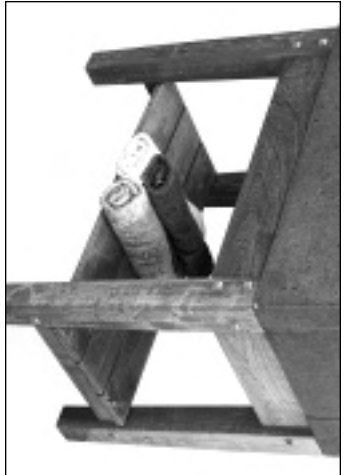

STANDARD PRODUCTS

SONOMA CAST STONE CORPORATION
 Makers of NuCrete™ The World's Only Stainless Concrete
 877.283.1897 • www.sonomastone.com

WOOD STAND for P-Series **P-STNDHW**

For more product info, or to download replacement forms, see: www.sonomastone.com

HARDWOOD STAND WITH P-COUNTERSINK

HARDWOOD STAND WITH P-WAVE

HARDWOOD STAND WITH P-RAMP

HARDWOOD STAND WITH P-TROUGH