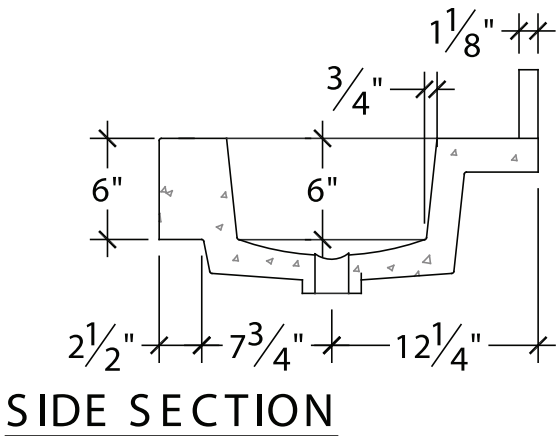

# STANDARD PRODUCTS

SONOMA CAST STONE CORPORATION  
 Makers of NuCrete - The World's Only Stainless Concrete  
 877.283.1897 • www.sonomastone.com

P-Series WaterfallSink P-WFS

For more product info, or to download replacement forms, see: [www.sonomastone.com](http://www.sonomastone.com)