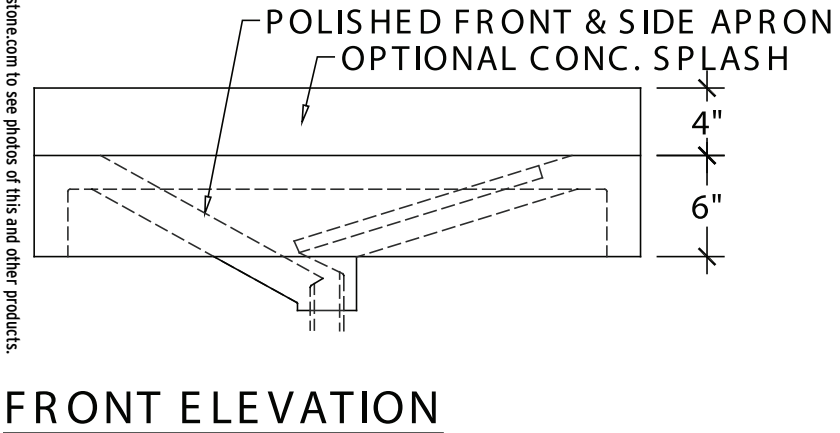

# STANDARD PRODUCTS

SONOMA CAST STONE CORPORATION  
 Makers of NuCrete - The World's Only Stainless Concrete  
 877.283.1897 • www.sonomastone.com

P-Series WaterfallSink P-WFS

For more product info, or to download replacement forms, see: [www.sonomastone.com](http://www.sonomastone.com)