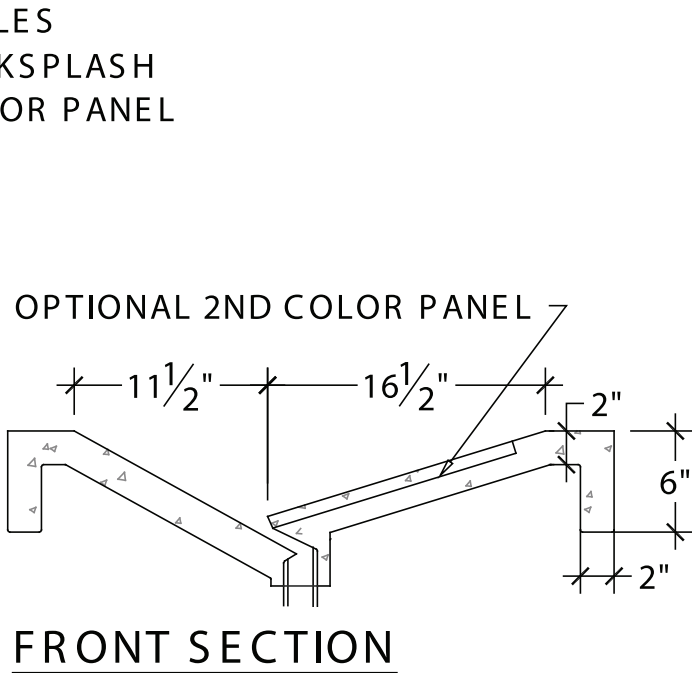

# STANDARD PRODUCTS

SONOMA CAST STONE CORPORATION  
 Makers of NuCrete - The World's Only Stainless Concrete  
 877.283.1897 • www.sonomastone.com

P-Series WaterfallSink P-WFS

For more product info, or to download replacement forms, see: [www.sonomastone.com](http://www.sonomastone.com)