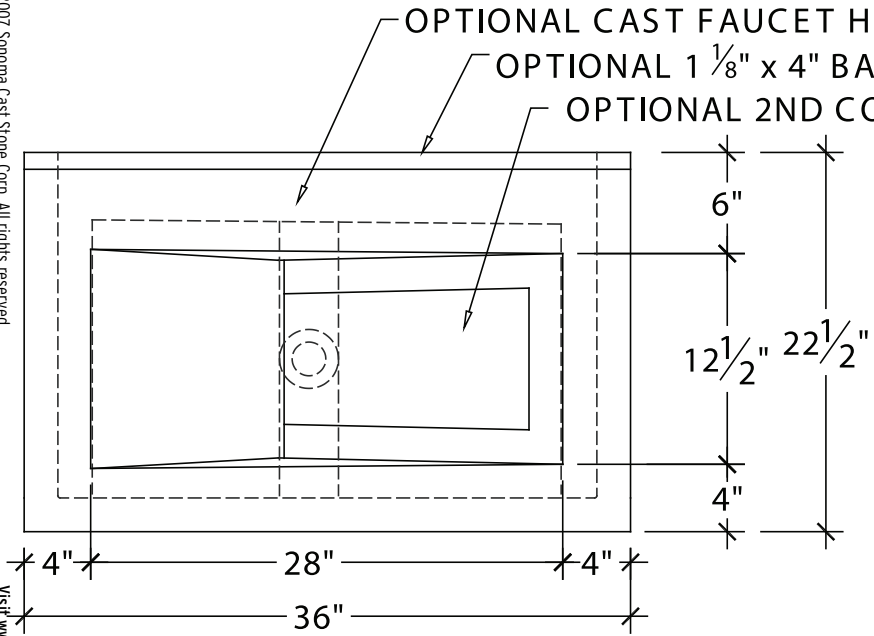

# STANDARD PRODUCTS

SONOMA CAST STONE CORPORATION  
 Makers of NuCrete - The World's Only Stainless Concrete  
 877.283.1897 • www.sonomastone.com

P-Series WaterfallSink P-WFS

For more product info, or to download replacement forms, see: [www.sonomastone.com](http://www.sonomastone.com)