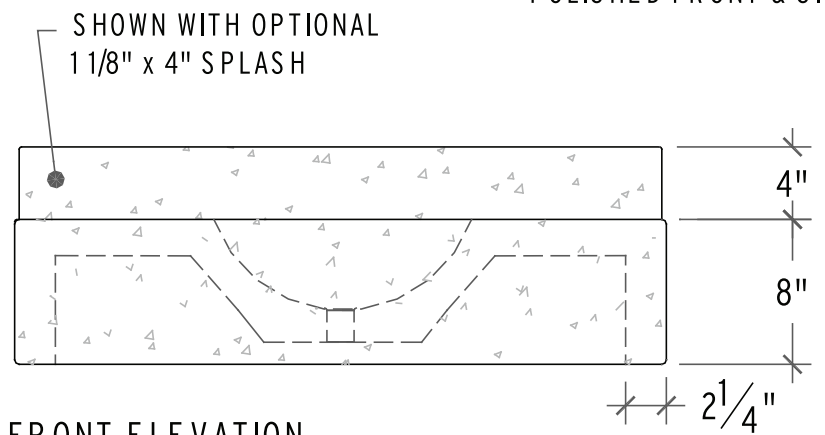

PLAN

2" THICK CONC. COUNTER WITH INTEGRAL CS-14D SINK, POLISHED FRONT & SIDE APRONS

FRONT ELEVATION

SIDE ELEVATION