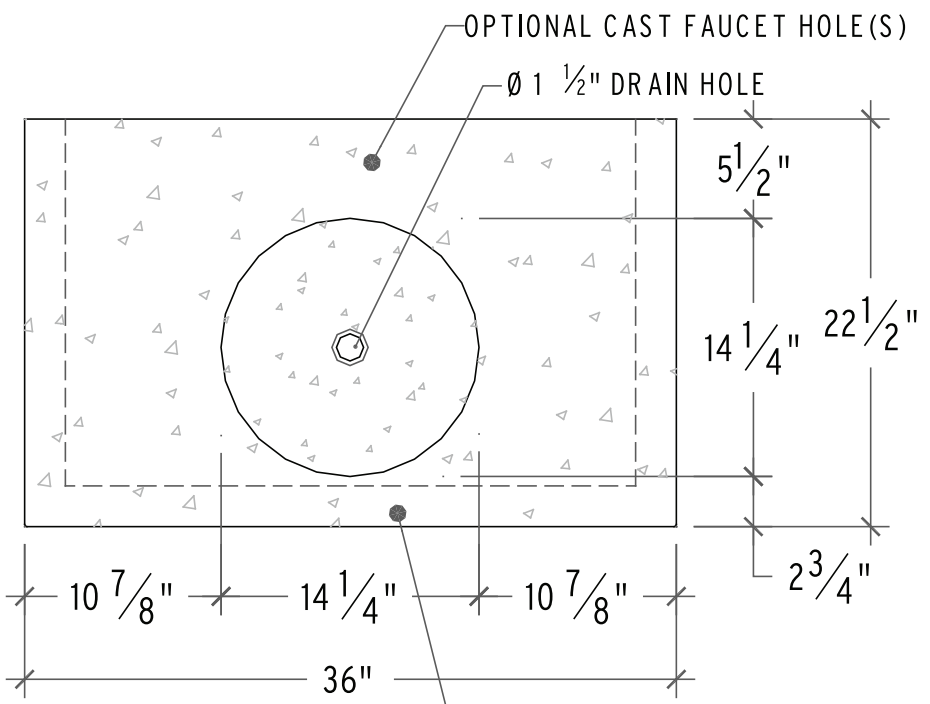

PLAN

2" THICK CONC. COUNTER WITH INTEGRAL CS-14D SINK, POLISHED FRONT & SIDE APRONS

FRONT ELEVATION

SIDE ELEVATION