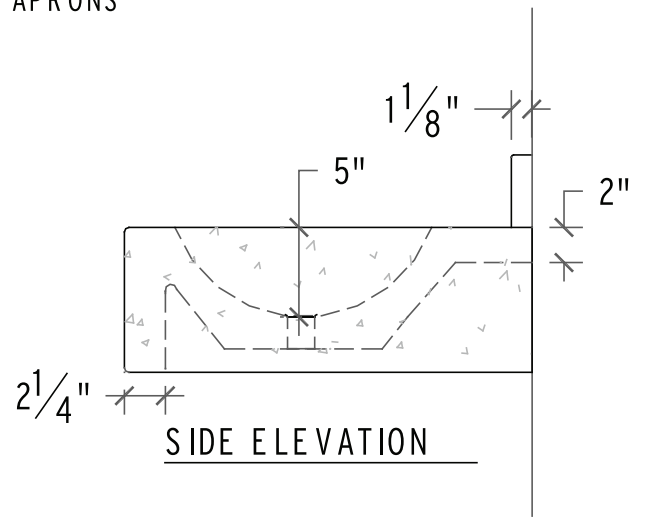

PLAN

2" THICK CONC. COUNTER WITH INTEGRAL CS-14D SINK, POLISHED FRONT & SIDE APRONS

FRONT ELEVATION

SIDE ELEVATION