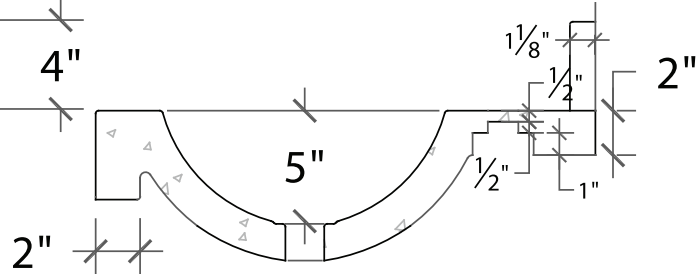

UNDERCOUNTER VOIDS FOR OPTIONAL FAUCET HOLES

CAST COUNTER WITH INTEGRAL TROUGHSINK

PLAN

SHOWN WITH OPTIONAL 1 1/8" x 4" SPLASH

FRONT ELEVATION

POLISHED FRONT & SIDE APRONS

SIDE SECTION