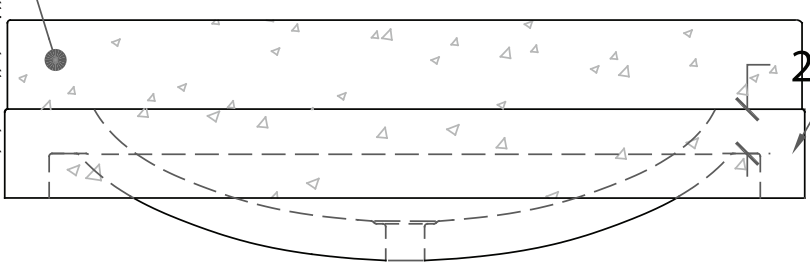

UNDERCOUNTER VOIDS FOR OPTIONAL FAUCET HOLES

CAST COUNTER WITH INTEGRAL TROUGHSINK

PLAN

SHOWN WITH OPTIONAL 1 1/8" x 4" SPLASH

FRONT ELEVATION

POLISHED FRONT & SIDE APRONS

SIDE SECTION