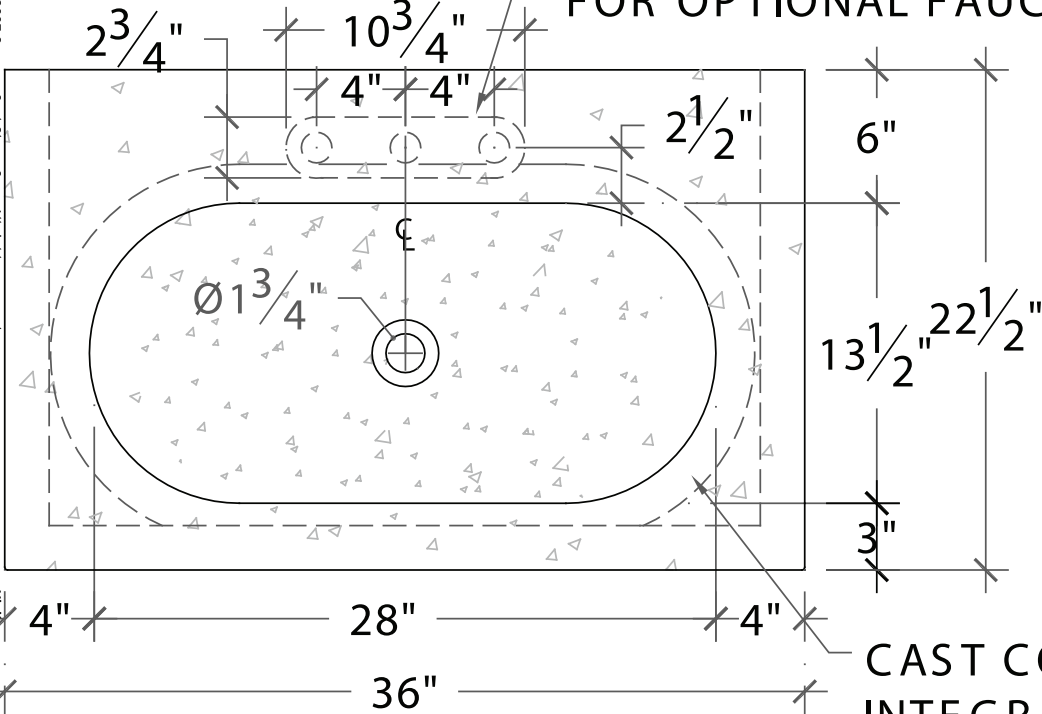

UNDERCOUNTER VOIDS FOR OPTIONAL FAUCET HOLES

CAST COUNTER WITH INTEGRAL TROUGHSINK

PLAN

SHOWN WITH OPTIONAL 1 1/8" x 4" SPLASH

FRONT ELEVATION

POLISHED FRONT & SIDE APRONS

SIDE SECTION