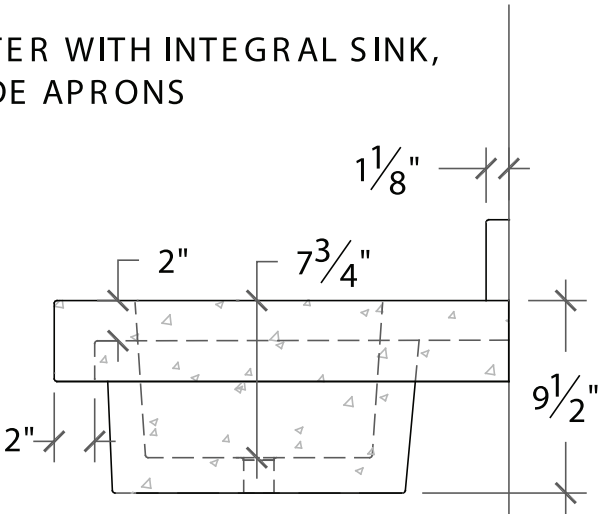

PLAN

2" THICK CONC. COUNTER WITH INTEGRAL SINK,
POLISHED FRONT & SIDE APRONS

FRONT ELEVATION

SIDE ELEVATION