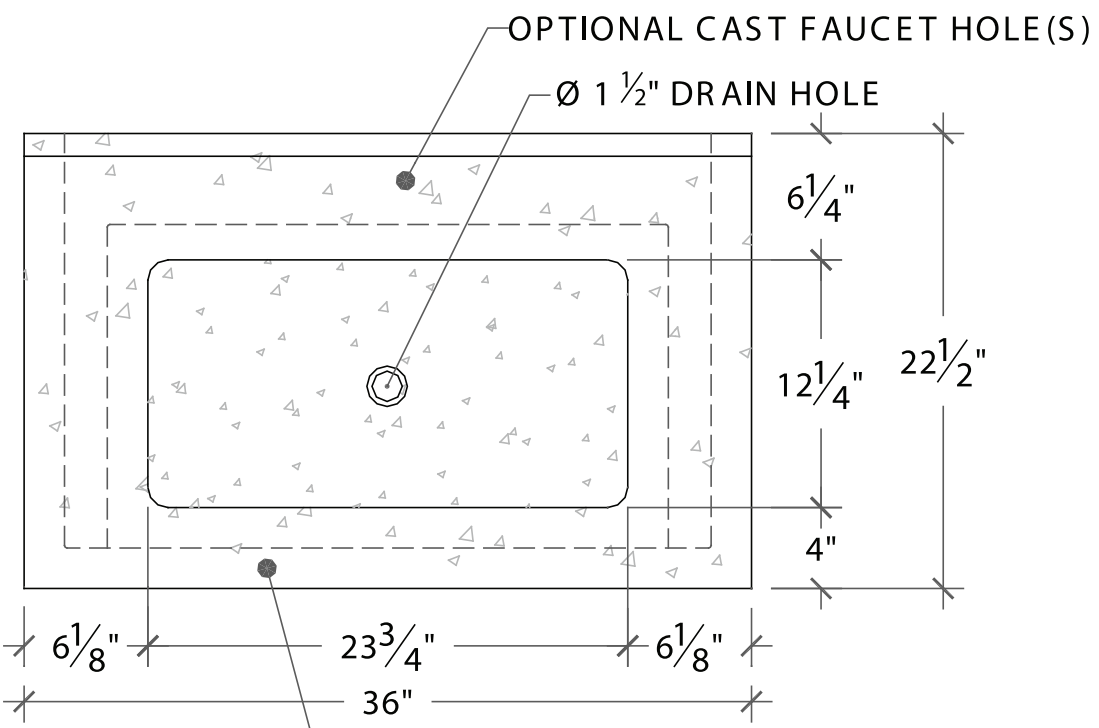

PLAN

2" THICK CONC. COUNTER WITH INTEGRAL SINK,
POLISHED FRONT & SIDE APRONS

FRONT ELEVATION

SIDE ELEVATION