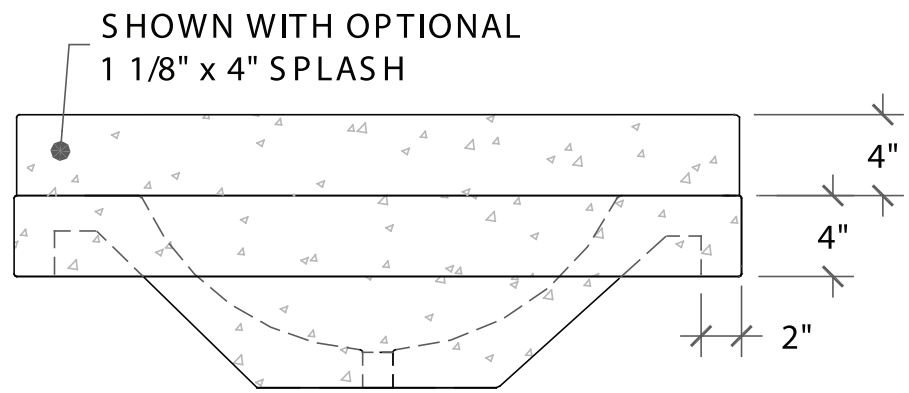

PLAN

2" THICK CONC. COUNTER WITH INTEGRAL SINK,
POLISHED FRONT & SIDE APRONS

FRONT ELEVATION

SIDE ELEVATION