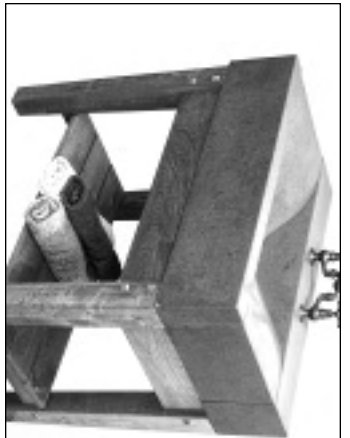

STANDARD PRODUCTS

SONOMA CAST STONE CORPORATION
Makers of NuCrete™ The World's Only Stainless Concrete
877.283.1897 • www.sonomastone.com

P-Series WaveSink P-WV

For more product info, or to download replacement forms, see: www.sonomastone.com