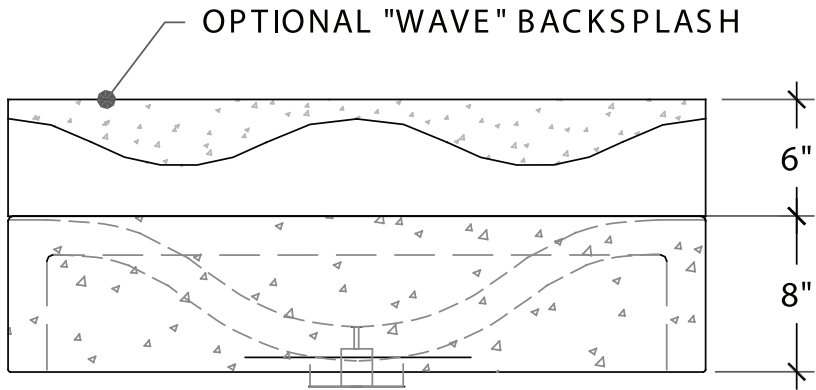

PLAN

2" THICK CONC. COUNTER WITH INTEGRAL SINGLE WAVESINK, POLISHED FRONT & SIDE APRONS

FRONT ELEVATION

SIDE ELEVATION