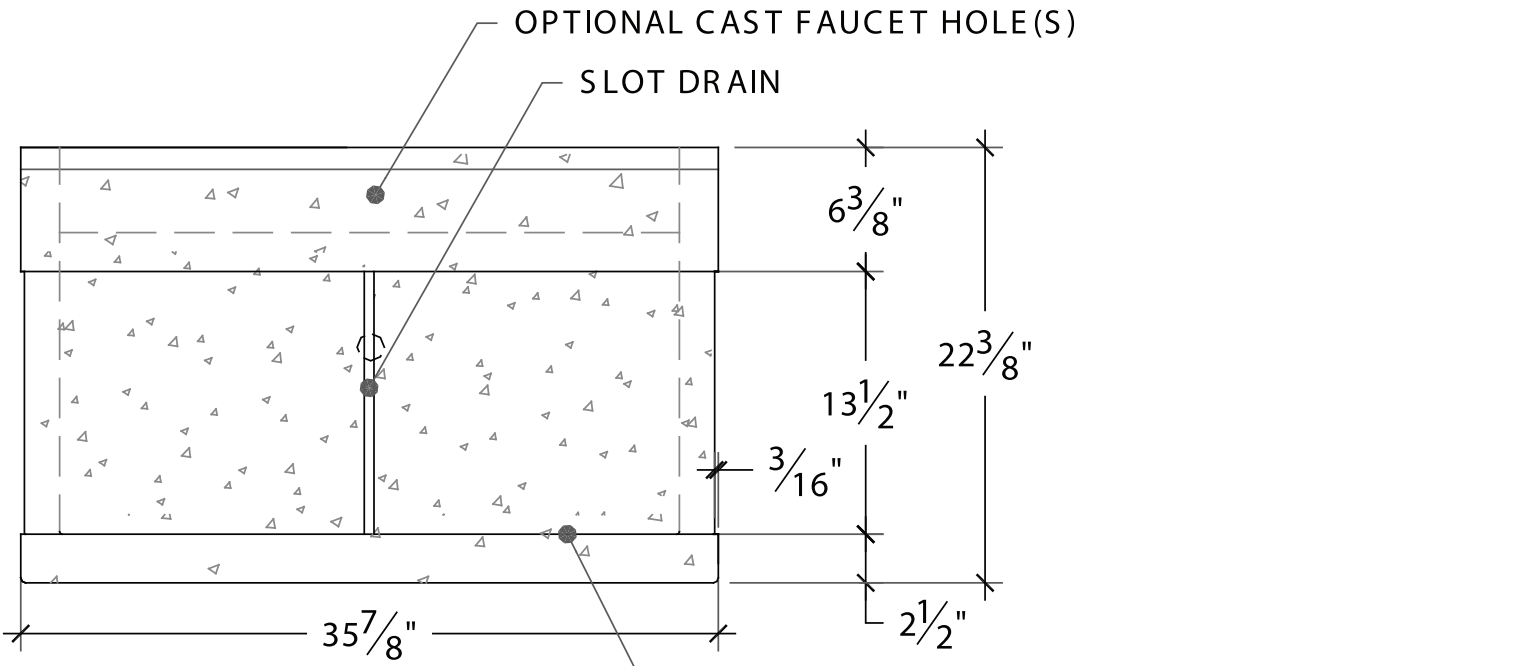

PLAN

2" THICK CONC. COUNTER WITH INTEGRAL SINGLE WAVESINK, POLISHED FRONT & SIDE APRONS

FRONT ELEVATION

SIDE ELEVATION