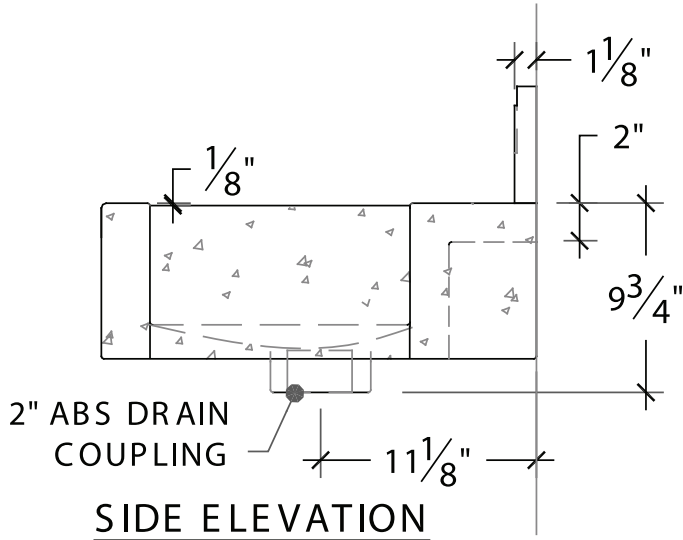

PLAN

2" THICK CONC. COUNTER WITH INTEGRAL SINGLE WAVESINK, POLISHED FRONT & SIDE APRONS

FRONT ELEVATION

SIDE ELEVATION