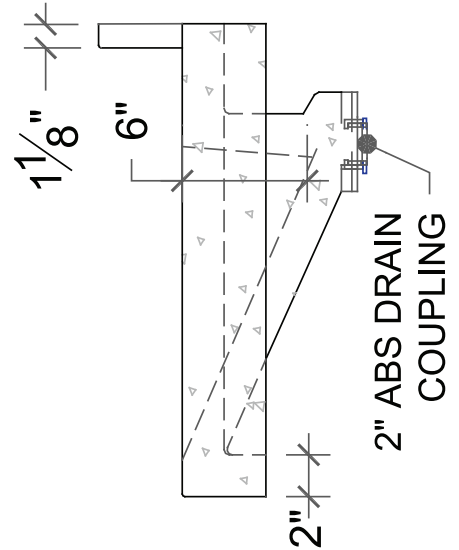

SIDE ELEVATION