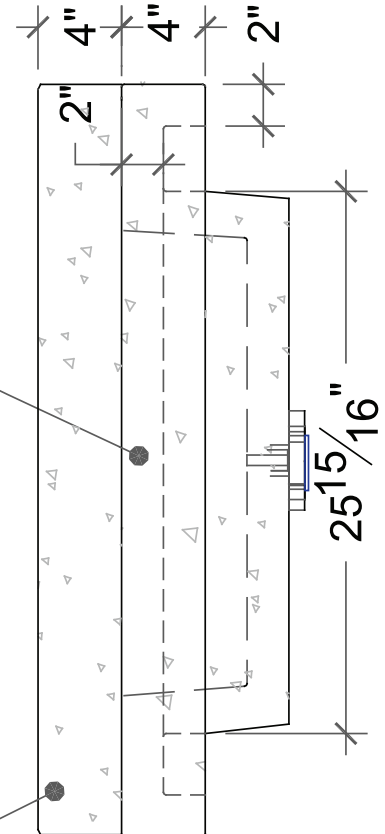

## P-Series RampSink P-RMP

OPTIONAL CAST FAUCET HOLE(S)

### PLAN

2" THICK CONC. COUNTER WITH INTEGRAL RAMPSINK, POLISHED FRONT & SIDE APRONS  
 1 1/8" x 4" SPLASH