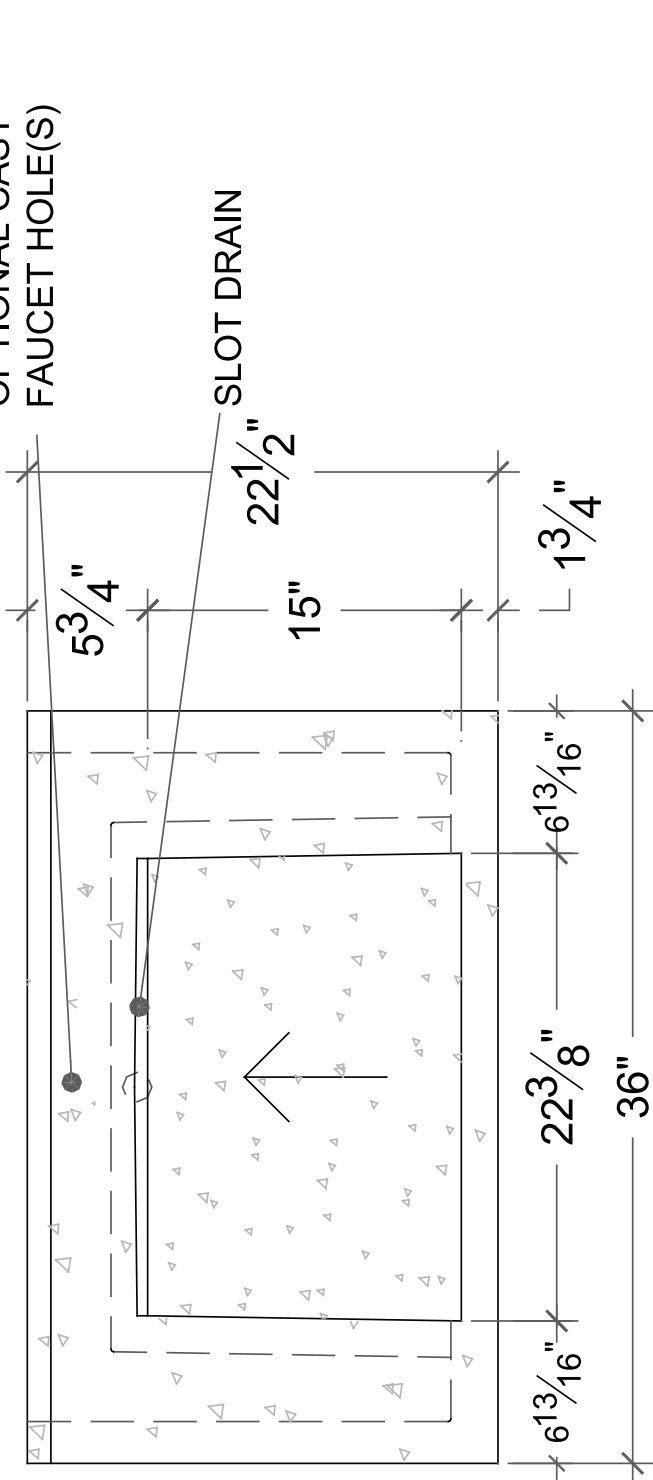

## P-Series RampSink P-RMP

OPTIONAL CAST FAUCET HOLE(S)

### PLAN

2" THICK CONC. COUNTER WITH INTEGRAL RAMPSINK, POLISHED FRONT & SIDE APRONS  
 1 1/8" x 4" SPLASH