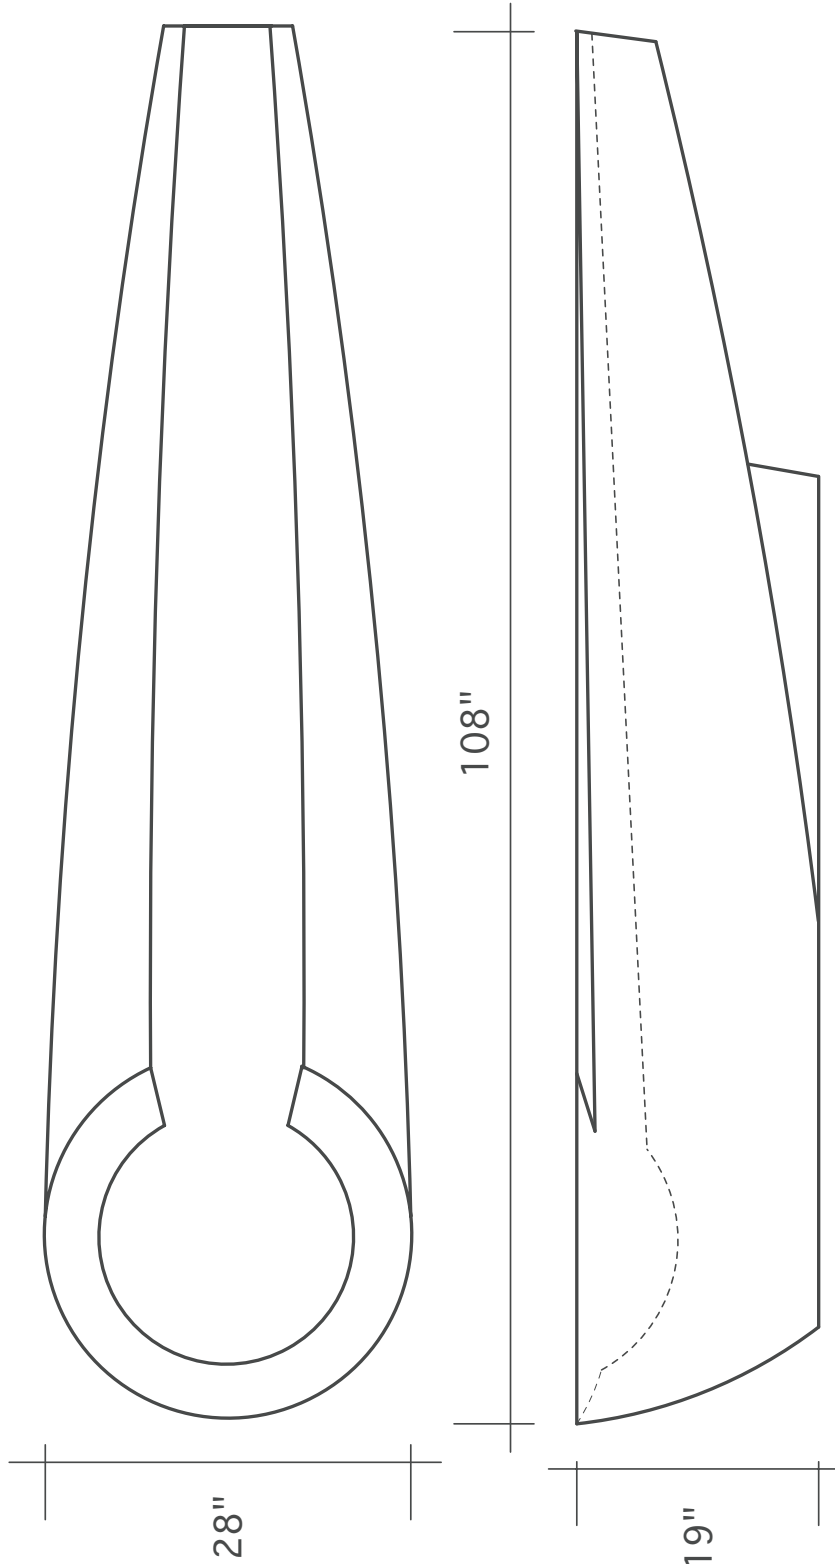

Visit www.sonomastone.com to see photos of this and other products.