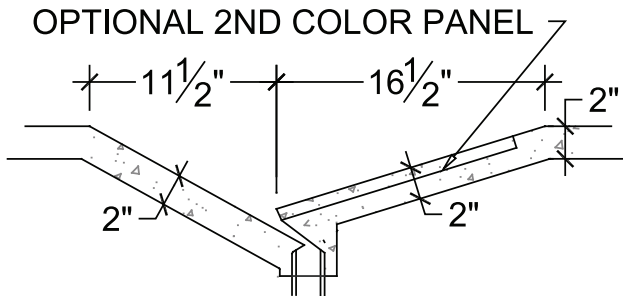

PLAN

Integral WaterFallSink In Custom Counter

FRONT ELEVATION

SIDE SECTION

FRONT SECTION