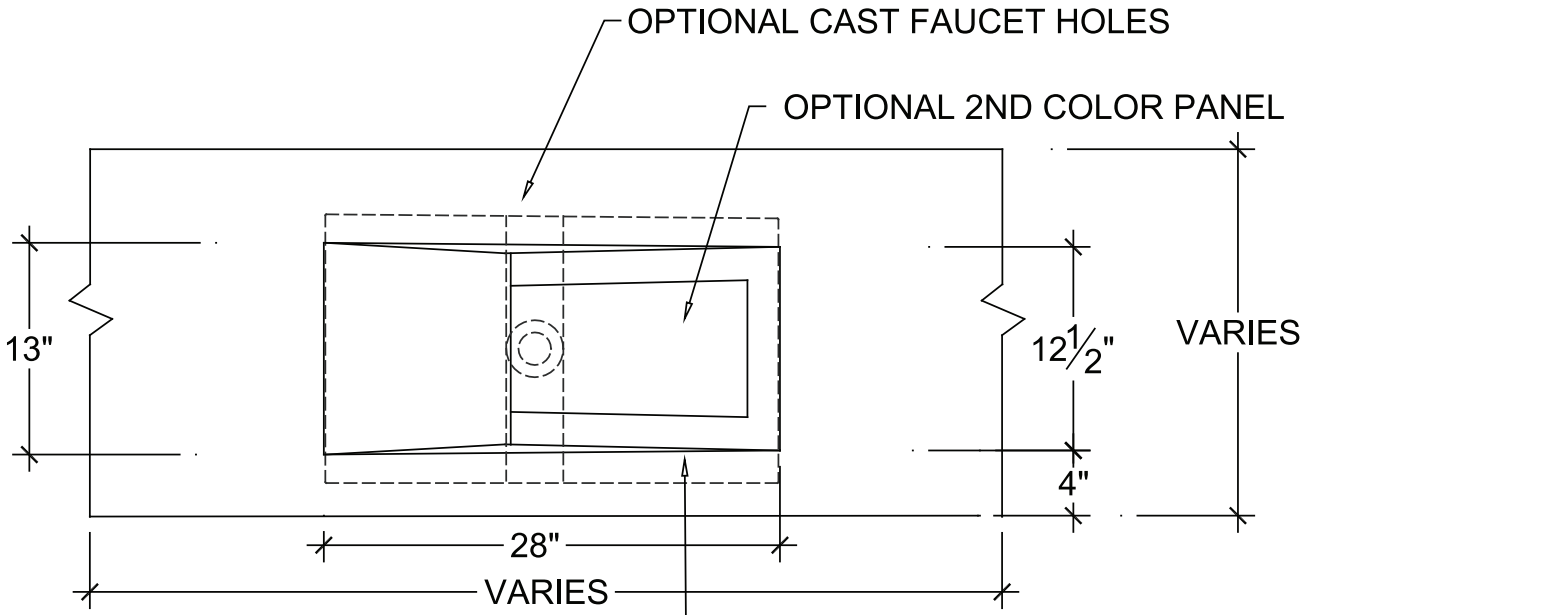

PLAN

Integral WaterFallSink In Custom Counter

FRONT ELEVATION

SIDE SECTION

FRONT SECTION