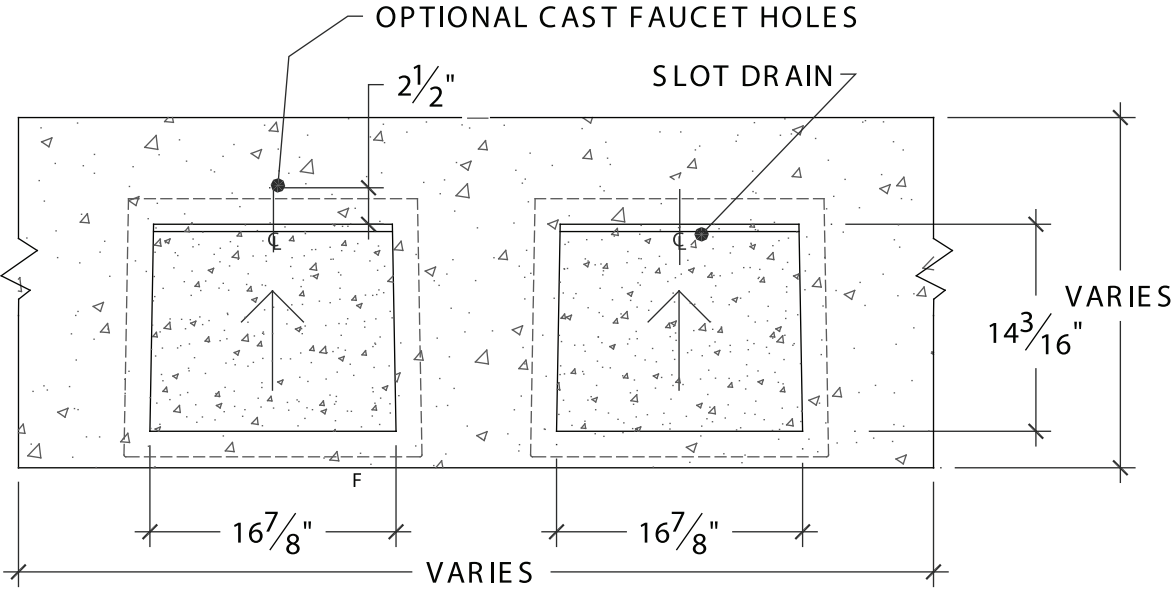

PLAN

FRONT ELEVATION

SECTION @ DRAIN

EXAMPLE - TWO INTEGRAL RMP-1714-B RAMPSINKS IN CUSTOM COUNTERTOP