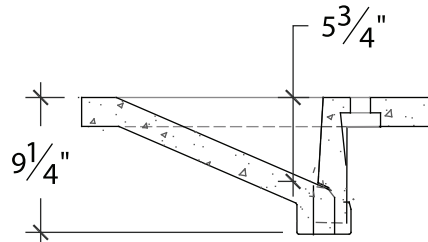

PLAN

FRONT ELEVATION

SECTION @ DRAIN

EXAMPLE - TWO INTEGRAL RMP-1714-B RAMPSINKS IN CUSTOM COUNTERTOP