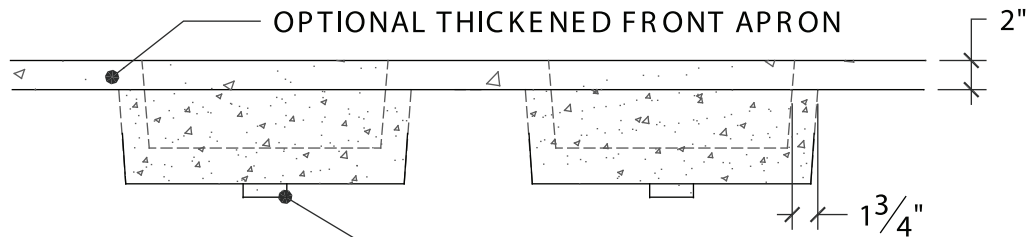

PLAN

FRONT ELEVATION

SECTION @ DRAIN

EXAMPLE - TWO INTEGRAL RMP-1714-B RAMPSINKS IN CUSTOM COUNTERTOP