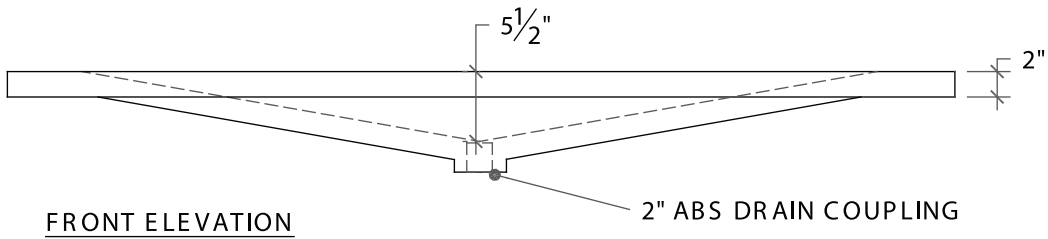

EXAMPLE OF CENTER-SLOPING RAMPSINK