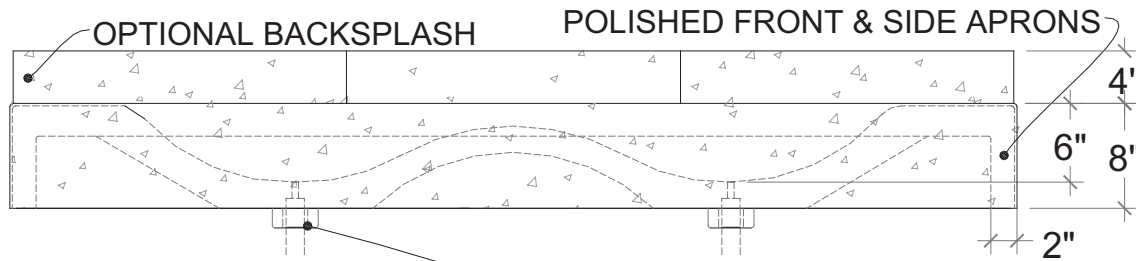

FRONT ELEVATION