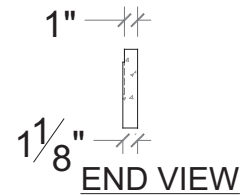

FRONT ELEVATION