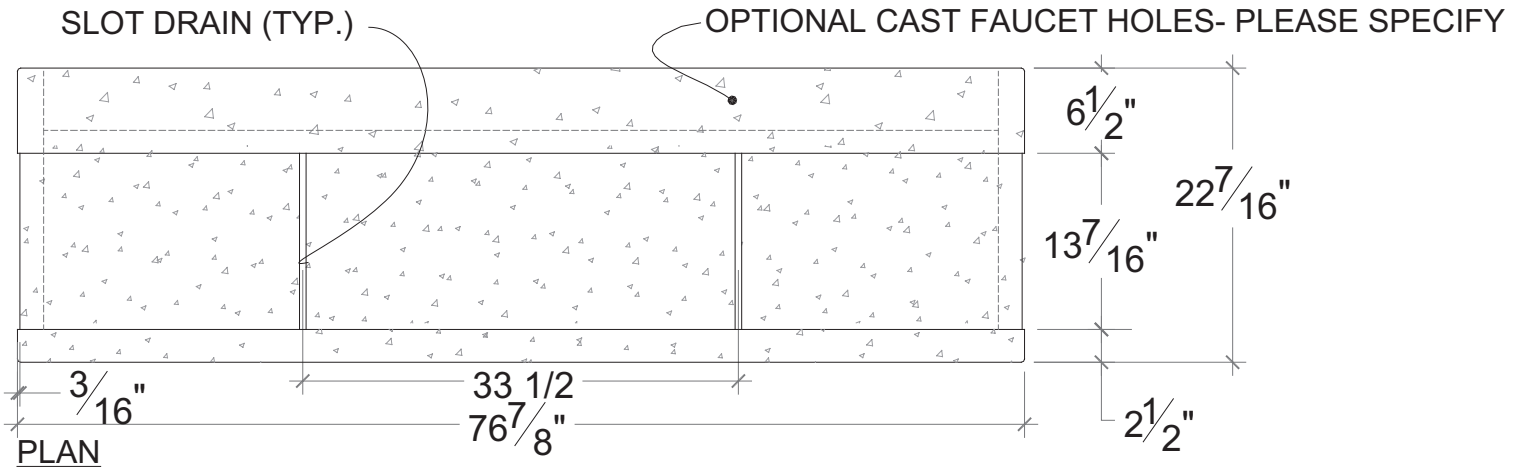

Can be modified for commercial applications of up to five basins.

Sonoma Cast Stone also produces tiles, pavers, surrounds, and more.

PLAN