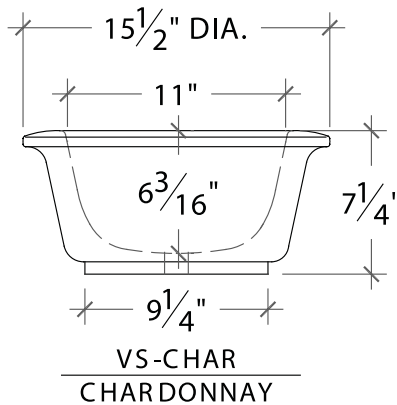

VesselSink™

Designs ©2007 Sonoma Cast Stone Corp. All rights reserved.

Visit www.sonomastone.com to see photos of this and other products.

• FACTS

Pre-cast Concrete VesselSinks™, designed to sit above the countertop, partially recessed, or recessed.

Drain recess accommodates most standard drain assemblies. Drain hole accommodates most 1-1/4" standard drain assemblies. (not included)

Optional Sonoma Cast Stone stands (p16-17) incorporate concrete countertop with pre-cast holes for drain and faucets in smooth or distressed hardwood finishes, (stained or unstained options) or powder-coated metal.

Visit www.sonomaforge.com for tall deck-mounted faucets designed to compliment our VesselSinks™.

Classic Concrete (diamond sanded, sealed & waxed) or Stainless NuCrete™. Available in 8 stock Classic colors (C601 Starry Night, C603 Ash, C610 Toast, C612 Cream, C613 Beeswax, C615 Gazpacho, C622 Green Tea, C624 Mint Cream.) Non-stock colors can be chosen from 16 other standard colors.

For standard color chart: www.sonomastone.com, catalog or techbinder. Custom colors available. Order samples online, or call 877-283-2400 x113.

Can be mounted above the countertop, semi-recessed, fully recessed, or on a stand. Specially designed metal or wood stands sold separately.

For UPC (IAPMO) listing, see Appendix, p08-10.

Weight varies. (Boxed for UPS Shipment, included)

SEE WWW.SONOMASTONE.COM FOR PHOTOS AND ADDITIONAL INFORMATION ON THIS PRODUCT