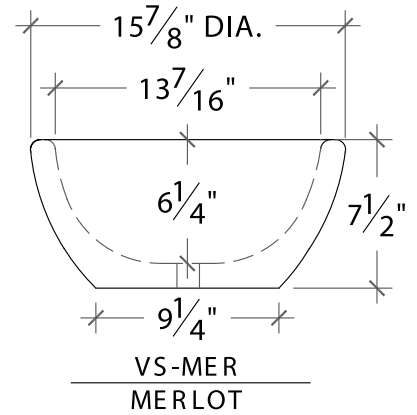

VesselSink™

Designs ©2007 Sonoma Cast Stone Corp. All rights reserved.

Visit www.sonomastone.com to see photos of this and other products.

• FACTS

Pre-cast Concrete VesselSinks™, designed to sit above the countertop, partially recessed, or recessed.

Drain recess accommodates most standard drain assemblies. Drain hole accommodates most 1-1/4" standard drain assemblies. (not included)

Optional Sonoma Cast Stone stands (p16-17) incorporate concrete countertop with pre-cast holes for drain and faucets in smooth or distressed hardwood finishes, (stained or unstained options) or powder-coated metal.

Visit www.sonomaforge.com for tall deck-mounted faucets designed to compliment our VesselSinks™.

Classic Concrete (diamond sanded, sealed & waxed) or Stainless NuCrete™. Available in 8 stock Classic colors (C601 Starry Night, C603 Ash, C610 Toast, C612 Cream, C613 Beeswax, C615 Gazpacho, C622 Green Tea, C624 Mint Cream.) Non-stock colors can be chosen from 16 other standard colors.

For standard color chart: www.sonomastone.com, catalog or techbinder. Custom colors available. Order samples online, or call 877-283-2400 x113.

Can be mounted above the countertop, semi-recessed, fully recessed, or on a stand. Specially designed metal or wood stands sold separately.

For UPC (IAPMO) listing, see Appendix, p08-10.

Weight varies. (Boxed for UPS Shipment, included)

SEE WWW.SONOMASTONE.COM FOR PHOTOS AND ADDITIONAL INFORMATION ON THIS PRODUCT