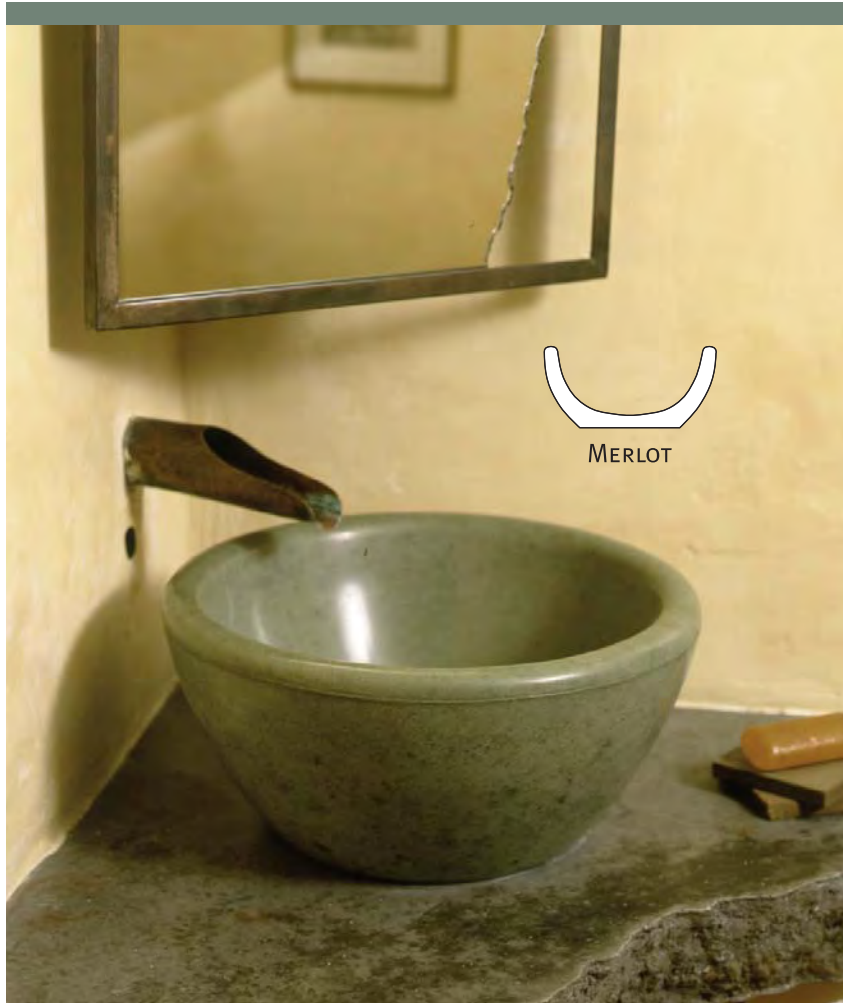

VesselSinks™

These striking sinks combine strength, durability, and mottled color with an incredibly smooth, glassy finish. Designed and finished to be exposed above the counter surface. Hand-crafted from all-natural materials, each has its own unique personality.

Makers of NuCrete™
The World's Only Stainless Concrete