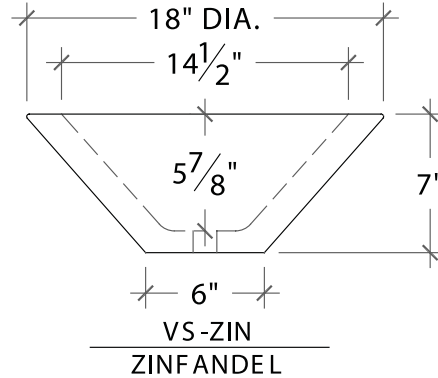

VesselSink™

Designs ©2007 Sonoma Cast Stone Corp. All rights reserved.

Visit www.sonomastone.com to see photos of this and other products.

• FACTS

Pre-cast Concrete VesselSinks™, designed to sit above the countertop, partially recessed, or recessed.

Drain recess accommodates most standard drain assemblies. Drain hole accommodates most 1-1/4" standard drain assemblies. (not included)

Optional Sonoma Cast Stone stands (p16-17) incorporate concrete countertop with pre-cast holes for drain and faucets in smooth or distressed hardwood finishes, (stained or unstained options) or powder-coated metal.

Visit www.sonomaforge.com for tall deck-mounted faucets designed to compliment our VesselSinks™.

Classic Concrete (diamond sanded, sealed & waxed) or Stainless NuCrete™. Available in 8 stock Classic colors (C601 Starry Night, C603 Ash, C610 Toast, C612 Cream, C613 Beeswax, C615 Gazpacho, C622 Green Tea, C624 Mint Cream.) Non-stock colors can be chosen from 16 other standard colors.

For standard color chart: www.sonomastone.com, catalog or techbinder. Custom colors available. Order samples online, or call 877-283-2400 x113.

Can be mounted above the countertop, semi-recessed, fully recessed, or on a stand. Specially designed metal or wood stands sold separately.

For UPC (IAPMO) listing, see Appendix, p08-10.

Weight varies. (Boxed for UPS Shipment, included)

SEE WWW.SONOMASTONE.COM FOR PHOTOS AND ADDITIONAL INFORMATION ON THIS PRODUCT