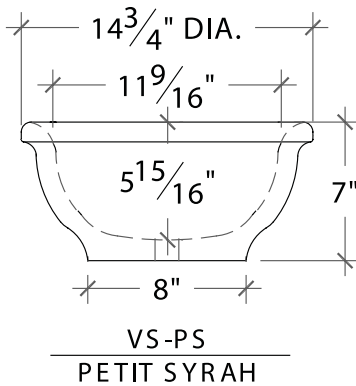

VesselSink™

Designs ©2007 Sonoma Cast Stone Corp. All rights reserved.

Visit www.sonomastone.com to see photos of this and other products.

• FACTS

Pre-cast Concrete VesselSinks™, designed to sit above the countertop, partially recessed, or recessed.

Drain recess accommodates most standard drain assemblies. Drain hole accommodates most 1-1/4" standard drain assemblies. (not included)

Optional Sonoma Cast Stone stands (p16-17) incorporate concrete countertop with pre-cast holes for drain and faucets in smooth or distressed hardwood finishes, (stained or unstained options) or powder-coated metal.

Visit www.sonomaforge.com for tall deck-mounted faucets designed to compliment our VesselSinks™.

Classic Concrete (diamond sanded, sealed & waxed) or Stainless NuCrete™. Available in 8 stock Classic colors (C601 Starry Night, C603 Ash, C610 Toast, C612 Cream, C613 Beeswax, C615 Gazpacho, C622 Green Tea, C624 Mint Cream.) Non-stock colors can be chosen from 16 other standard colors.

For standard color chart: www.sonomastone.com, catalog or techbinder. Custom colors available. Order samples online, or call 877-283-2400 x113.

Can be mounted above the countertop, semi-recessed, fully recessed, or on a stand. Specially designed metal or wood stands sold separately.

For UPC (IAPMO) listing, see Appendix, p08-10.

Weight varies. (Boxed for UPS Shipment, included)

SEE WWW.SONOMASTONE.COM FOR PHOTOS AND ADDITIONAL INFORMATION ON THIS PRODUCT