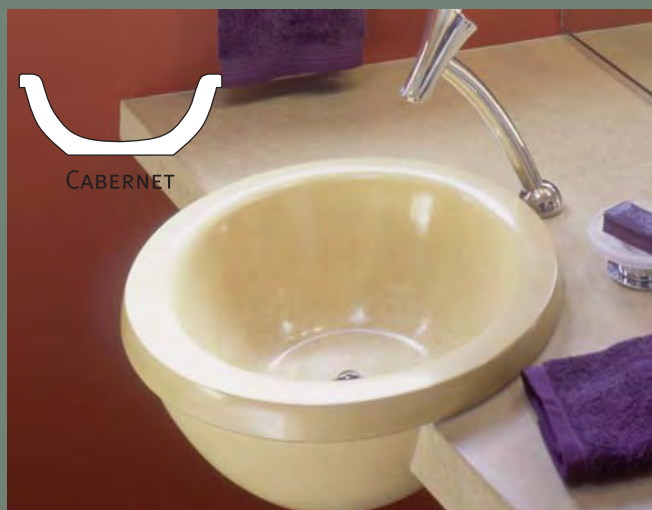

VesselSinks™

These striking sinks combine strength, durability, and mottled color with an incredibly smooth, glassy finish. Designed and finished to be exposed above the counter surface. Hand-crafted from all-natural materials, each has its own unique personality.

Makers of NuCrete™
The World's Only Stainless Concrete