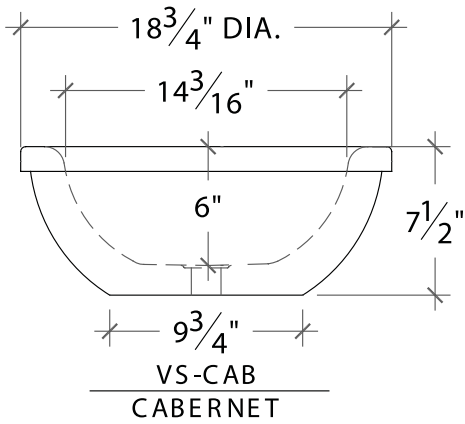

VesselSink™

Designs ©2007 Sonoma Cast Stone Corp. All rights reserved.

Visit www.sonomastone.com to see photos of this and other products.

• FACTS

Pre-cast Concrete VesselSinks™, designed to sit above the countertop, partially recessed, or recessed.

Drain recess accommodates most standard drain assemblies. Drain hole accommodates most 1-1/4" standard drain assemblies. (not included)

Optional Sonoma Cast Stone stands (p16-17) incorporate concrete countertop with pre-cast holes for drain and faucets in smooth or distressed hardwood finishes, (stained or unstained options) or powder-coated metal.

Visit www.sonomaforge.com for tall deck-mounted faucets designed to compliment our VesselSinks™.

Classic Concrete (diamond sanded, sealed & waxed) or Stainless NuCrete™. Available in 8 stock Classic colors (C601 Starry Night, C603 Ash, C610 Toast, C612 Cream, C613 Beeswax, C615 Gazpacho, C622 Green Tea, C624 Mint Cream.) Non-stock colors can be chosen from 16 other standard colors.

For standard color chart: www.sonomastone.com, catalog or techbinder. Custom colors available. Order samples online, or call 877-283-2400 x113.

Can be mounted above the countertop, semi-recessed, fully recessed, or on a stand. Specially designed metal or wood stands sold separately.

For UPC (IAPMO) listing, see Appendix, p08-10.

Weight varies. (Boxed for UPS Shipment, included)

SEE WWW.SONOMASTONE.COM FOR PHOTOS AND ADDITIONAL INFORMATION ON THIS PRODUCT