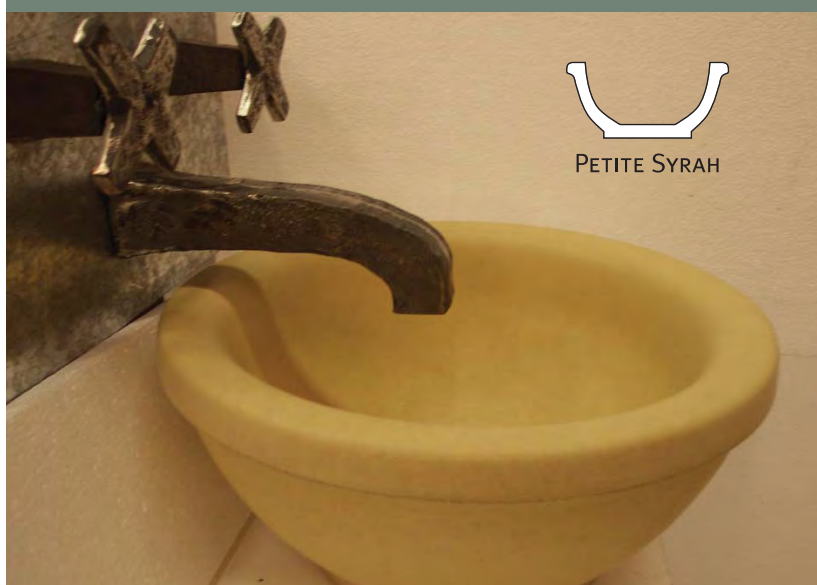

VesselSinks™

These striking sinks combine strength, durability, and mottled color with an incredibly smooth, glassy finish. Designed and finished to be exposed above the counter surface. Hand-crafted from all-natural materials, each has its own unique personality.

Makers of NuCrete™
The World's Only Stainless Concrete