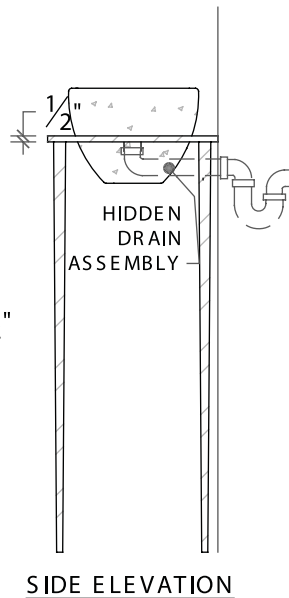

Designs ©2007 Sonoma Cast Stone Corp. All rights reserved.

Visit www.sonomastone.com to see photos of this and other products.

• DESCRIPTION

Breaking through not only a mild steel base, but also through conventional design. Looking at this unique vanity straight on, the name BreakThru becomes obvious as the bowl "breaks through" the steel base.

From above, the bowl appears to float on this base and looking at it from any angle, the drain pipe is hidden.

The necessary P-trap is concealed in a wall access panel and the drain connection is hidden in the body of the BreakThru.

True simplicity, true magic. If that isn't enough, the legs are hand forged with highlighted hammered blows.

• FACTS

Classic Concrete (diamond-sanded, sealed & waxed) or Stainless NuCrete™. 24 standard colors. See: www.sonomastone.com, catalog or techbinder. Custom colors available. Order samples online, or call 877-283-2400 x113.

Steel Countertop and hand-forged steel legs. Some Assembly required.

Accommodates wall faucets only.

Drain hole fits most 1-1/4" standard drain assemblies (not included).

For UPC (IAPMO) listing, see Appendix, p08-10.

Approximate Weight: 122 lbs / Crated 226 lbs. (including stand)

SEE WWW.SONOMASTONE.COM FOR PHOTOS AND ADDITIONAL INFORMATION ON THIS PRODUCT