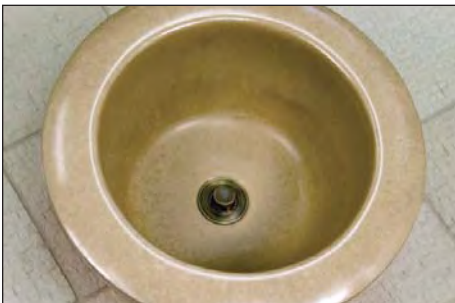

VesselSink™ Standard Colors

NATURAL • C601 STARRY NIGHT

NATURAL • C603 ASH

NATURAL • C612 CREAM

NATURAL • C610 TOAST

ZINFANDEL SINK ON STEEL STAND

DESIGNER • C624 MINT CREAM

DESIGNER • C622 BEES WAX

Makers of NuCrete™
The World's Only Stainless Concrete

Breaking through not only a Mild Steel base, but also through conventional design. Looking at this unique vanity straight on, the name BreakThru becomes obvious as the bowl "breaks through" the steel base. From above, the bowl appears to float on this base and looking at it from any angle, the drain pipe is hidden. The necessary P trap is concealed in a wall access panel and the drain connection is hidden in the body of the breakThru. True simplicity, true magic. If that isn't enough, the legs are hand forged with highlighted hammer blows.

From above, the bowl appears to float on this base and looking at it from any angle, the drain pipe is hidden.

The necessary P-trap is concealed in a wall access panel and the drain connection is hidden in the body of the BreakThru.