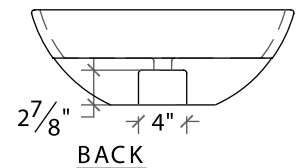

Designs ©2007 Sonoma Cast Stone Corp. All rights reserved.

Visit www.sonomastone.com to see photos of this and other products.

• DESCRIPTION

Breaking through not only a mild steel base, but also through conventional design. Looking at this unique vanity straight on, the name BreakThru becomes obvious as the bowl "breaks through" the steel base.

From above, the bowl appears to float on this base and looking at it from any angle, the drain pipe is hidden.

The necessary P-trap is concealed in a wall access panel and the drain connection is hidden in the body of the BreakThru.

True simplicity, true magic. If that isn't enough, the legs are hand forged with highlighted hammered blows.

• FACTS

Classic Concrete (diamond-sanded, sealed & waxed) or Stainless NuCrete™. 24 standard colors. See: www.sonomastone.com, catalog or techbinder. Custom colors available. Order samples online, or call 877-283-2400 x113.

Steel Countertop and hand-forged steel legs. Some Assembly required.

Accommodates wall faucets only.

Drain hole fits most 1-1/4" standard drain assemblies (not included).

For UPC (IAPMO) listing, see Appendix, p08-10.

Approximate Weight: 122 lbs / Crated 226 lbs. (including stand)

SEE WWW.SONOMASTONE.COM FOR PHOTOS AND ADDITIONAL INFORMATION ON THIS PRODUCT