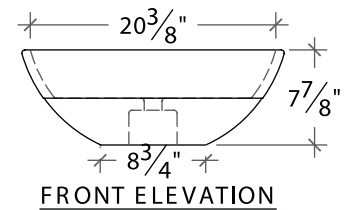

Designs ©2007 Sonoma Cast Stone Corp. All rights reserved.

Visit www.sonomastone.com to see photos of this and other products.

• DESCRIPTION

Breaking through not only a mild steel base, but also through conventional design. Looking at this unique vanity straight on, the name BreakThru becomes obvious as the bowl "breaks through" the steel base.

From above, the bowl appears to float on this base and looking at it from any angle, the drain pipe is hidden.

The necessary P-trap is concealed in a wall access panel and the drain connection is hidden in the body of the BreakThru.

True simplicity, true magic. If that isn't enough, the legs are hand forged with highlighted hammered blows.

• FACTS

Classic Concrete (diamond-sanded, sealed & waxed) or Stainless NuCrete™. 24 standard colors. See: www.sonomastone.com, catalog or techbinder. Custom colors available. Order samples online, or call 877-283-2400 x113.

Steel Countertop and hand-forged steel legs. Some Assembly required.

Accommodates wall faucets only.

Drain hole fits most 1-1/4" standard drain assemblies (not included).

For UPC (IAPMO) listing, see Appendix, p08-10.

Approximate Weight: 122 lbs / Crated 226 lbs. (including stand)

SEE WWW.SONOMASTONE.COM FOR PHOTOS AND ADDITIONAL INFORMATION ON THIS PRODUCT