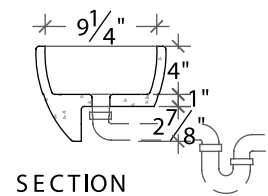

Designs ©2007 Sonoma Cast Stone Corp. All rights reserved.

Visit www.sonomastone.com to see photos of this and other products.

• DESCRIPTION

Breaking through not only a mild steel base, but also through conventional design. Looking at this unique vanity straight on, the name BreakThru becomes obvious as the bowl "breaks through" the steel base.

From above, the bowl appears to float on this base and looking at it from any angle, the drain pipe is hidden.

The necessary P-trap is concealed in a wall access panel and the drain connection is hidden in the body of the BreakThru.

True simplicity, true magic. If that isn't enough, the legs are hand forged with highlighted hammered blows.

• FACTS

Classic Concrete (diamond-sanded, sealed & waxed) or Stainless NuCrete™. 24 standard colors. See: www.sonomastone.com, catalog or techbinder. Custom colors available. Order samples online, or call 877-283-2400 x113.

Steel Countertop and hand-forged steel legs. Some Assembly required.

Accommodates wall faucets only.

Drain hole fits most 1-1/4" standard drain assemblies (not included).

For UPC (IAPMO) listing, see Appendix, p08-10.

Approximate Weight: 122 lbs / Crated 226 lbs. (including stand)

SEE WWW.SONOMASTONE.COM FOR PHOTOS AND ADDITIONAL INFORMATION ON THIS PRODUCT