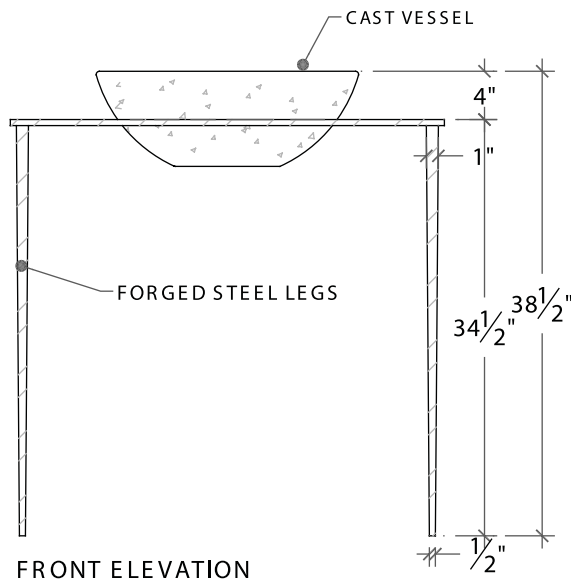

Designs ©2007 Sonoma Cast Stone Corp. All rights reserved.

Visit www.sonomastone.com to see photos of this and other products.

• DESCRIPTION

Breaking through not only a mild steel base, but also through conventional design. Looking at this unique vanity straight on, the name BreakThru becomes obvious as the bowl "breaks through" the steel base.

From above, the bowl appears to float on this base and looking at it from any angle, the drain pipe is hidden.

The necessary P-trap is concealed in a wall access panel and the drain connection is hidden in the body of the BreakThru.

True simplicity, true magic. If that isn't enough, the legs are hand forged with highlighted hammered blows.

• FACTS

Classic Concrete (diamond-sanded, sealed & waxed) or Stainless NuCrete™. 24 standard colors. See: www.sonomastone.com, catalog or techbinder. Custom colors available. Order samples online, or call 877-283-2400 x113.

Steel Countertop and hand-forged steel legs. Some Assembly required.

Accommodates wall faucets only.

Drain hole fits most 1-1/4" standard drain assemblies (not included).

For UPC (IAPMO) listing, see Appendix, p08-10.

Approximate Weight: 122 lbs / Crated 226 lbs. (including stand)

SEE WWW.SONOMASTONE.COM FOR PHOTOS AND ADDITIONAL INFORMATION ON THIS PRODUCT