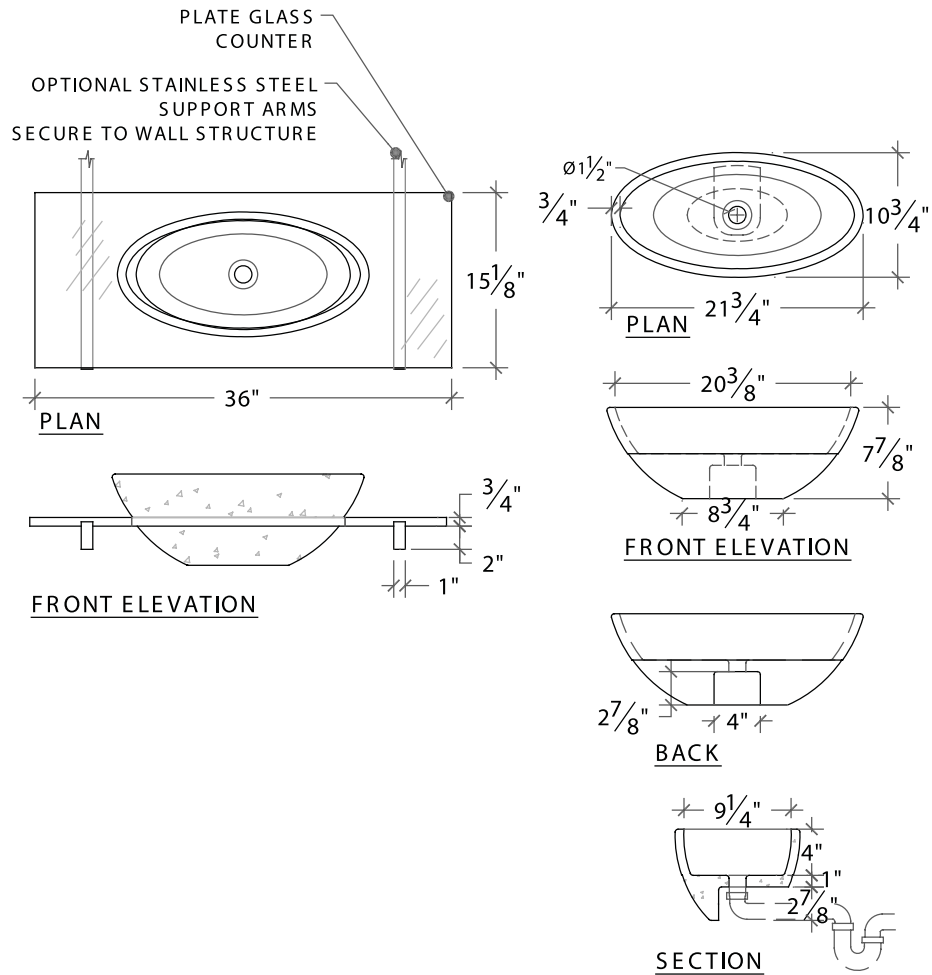

Designs ©2007 Sonoma Cast Stone Corp. All rights reserved.

Visit www.sonomastone.com to see photos of this and other products.

• DESCRIPTION

The original BreakThru on a hand forged steel base is gutsy and bold. It is ideal for that industrial look; ideal for lofts. Now, the same bowl on a safety glass counter takes on a much more refined look. From any angle you can see the bowl "breaking" through the glass. It is a masterpiece in minimalist design.

The drain connection is hidden in the body of the BreakThru. The necessary P-trap is hidden as it escapes into a wall drainage system. To service, a rear wall access or a front access panel is required.

Stainless or powder coated wall brackets are available as options.

• FACTS

Classic Concrete (diamond-sanded, sealed & waxed) or Stainless NuCrete™. 24 standard colors. See: www.sonomastone.com, catalog or techbinder. Custom colors available. Order samples online, or call 877-283-2400 x113.

Safety 1/2" plate glass counter.

Available with optional tubular stainless steel wall-mounted support arms (powder-coated colors optional)

Accommodates wall faucets only.

Drain hole fits most 1-1/4" standard drain assemblies (not included).

For UPC (IAPMO) listing, see Appendix, p08-10.

Approximate Weight: 84 lbs / Crated 188 lbs. (including glass countertop)

SEE WWW.SONOMASTONE.COM FOR PHOTOS AND ADDITIONAL INFORMATION ON THIS PRODUCT