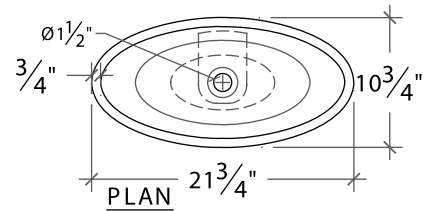

Designs ©2007 Sonoma Cast Stone Corp. All rights reserved.

Visit www.sonomastone.com to see photos of this and other products.

• DESCRIPTION

Breaking through not only a mild steel base, but also through conventional design. Looking at this unique vanity straight on, the name BreakThru becomes obvious as the bowl "breaks through" the steel base.

From above, the bowl appears to float on this base and looking at it from any angle, the drain pipe is hidden.

The necessary P-trap is concealed in a wall access panel and the drain connection is hidden in the body of the BreakThru.

True simplicity, true magic. If that isn't enough, the legs are hand forged with highlighted hammered blows.

• FACTS

Classic Concrete (diamond-sanded, sealed & waxed) or Stainless NuCrete™. 24 standard colors. See: www.sonomastone.com, catalog or techbinder. Custom colors available. Order samples online, or call 877-283-2400 x113.

Steel Countertop and hand-forged steel legs. Some Assembly required.

Accommodates wall faucets only.

Drain hole fits most 1-1/4" standard drain assemblies (not included).

For UPC (IAPMO) listing, see Appendix, p08-10.

Approximate Weight: 122 lbs / Crated 226 lbs. (including stand)

SEE WWW.SONOMASTONE.COM FOR PHOTOS AND ADDITIONAL INFORMATION ON THIS PRODUCT