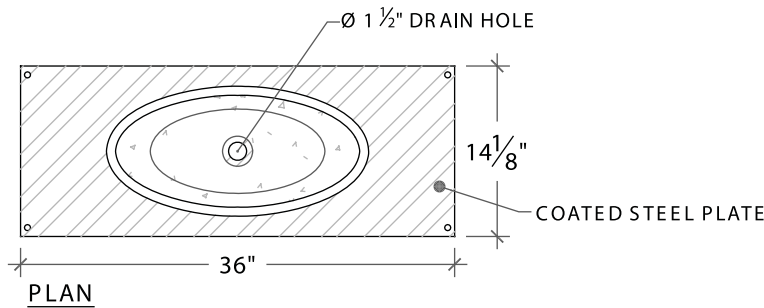

Designs ©2007 Sonoma Cast Stone Corp. All rights reserved.

Visit www.sonomastone.com to see photos of this and other products.

• DESCRIPTION

Breaking through not only a mild steel base, but also through conventional design. Looking at this unique vanity straight on, the name BreakThru becomes obvious as the bowl "breaks through" the steel base.

From above, the bowl appears to float on this base and looking at it from any angle, the drain pipe is hidden.

The necessary P-trap is concealed in a wall access panel and the drain connection is hidden in the body of the BreakThru.

True simplicity, true magic. If that isn't enough, the legs are hand forged with highlighted hammered blows.

• FACTS

Classic Concrete (diamond-sanded, sealed & waxed) or Stainless NuCrete™. 24 standard colors. See: www.sonomastone.com, catalog or techbinder. Custom colors available. Order samples online, or call 877-283-2400 x113.

Steel Countertop and hand-forged steel legs. Some Assembly required.

Accommodates wall faucets only.

Drain hole fits most 1-1/4" standard drain assemblies (not included).

For UPC (IAPMO) listing, see Appendix, p08-10.

Approximate Weight: 122 lbs / Crated 226 lbs. (including stand)

SEE WWW.SONOMASTONE.COM FOR PHOTOS AND ADDITIONAL INFORMATION ON THIS PRODUCT