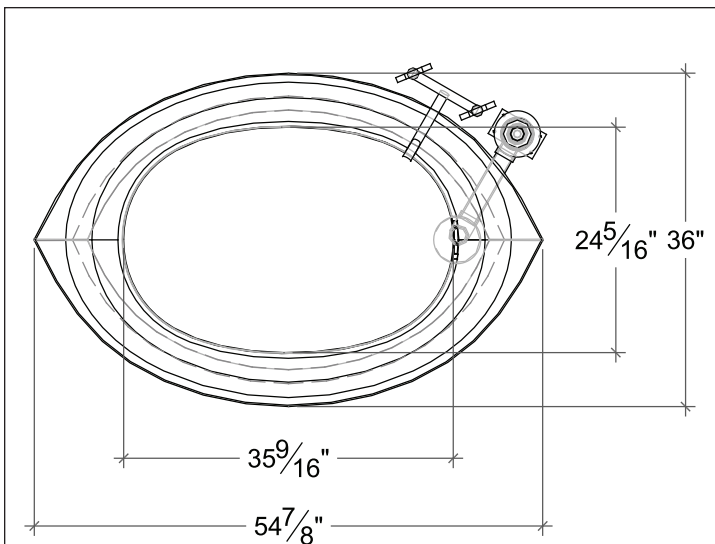

The Ofuro Soaking Tub in NuCrete™ N601 Midnight