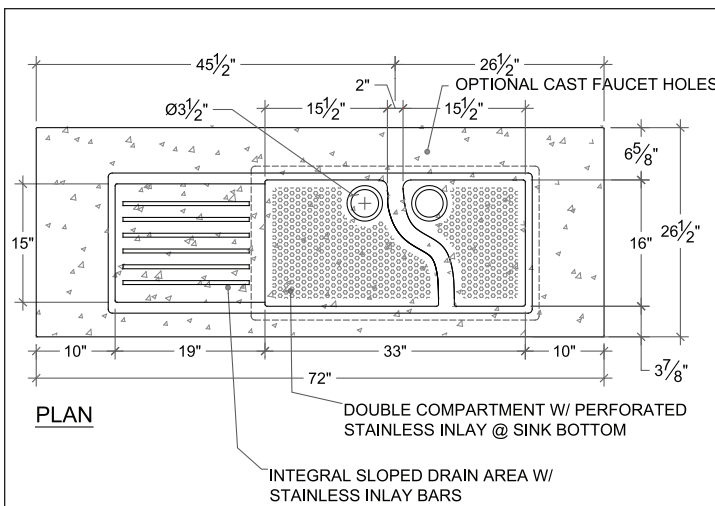

The Double ChefSink in NuCrete™ N601 Midnight