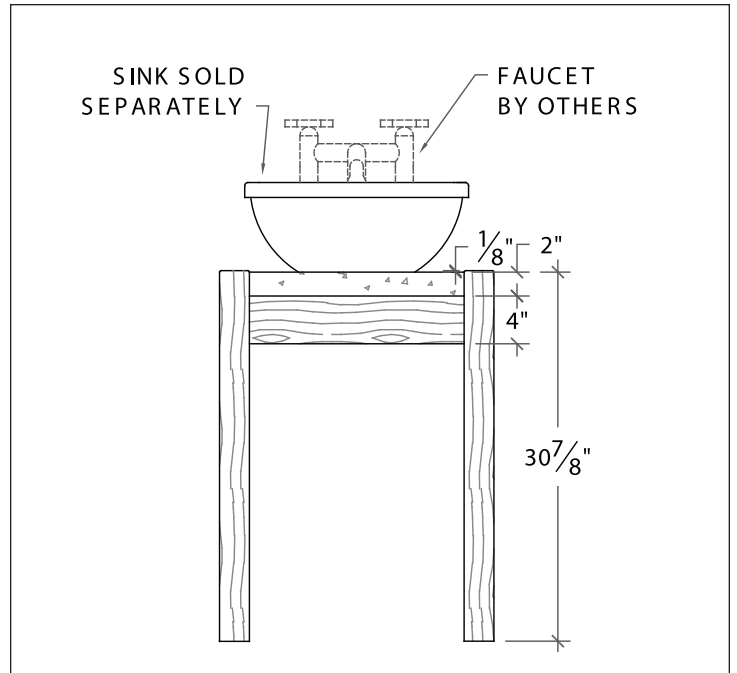

OPENING SHOWROOM DISPLAY #1

Faucets shown are made by Sonoma Forge and are not included in pricing structure.