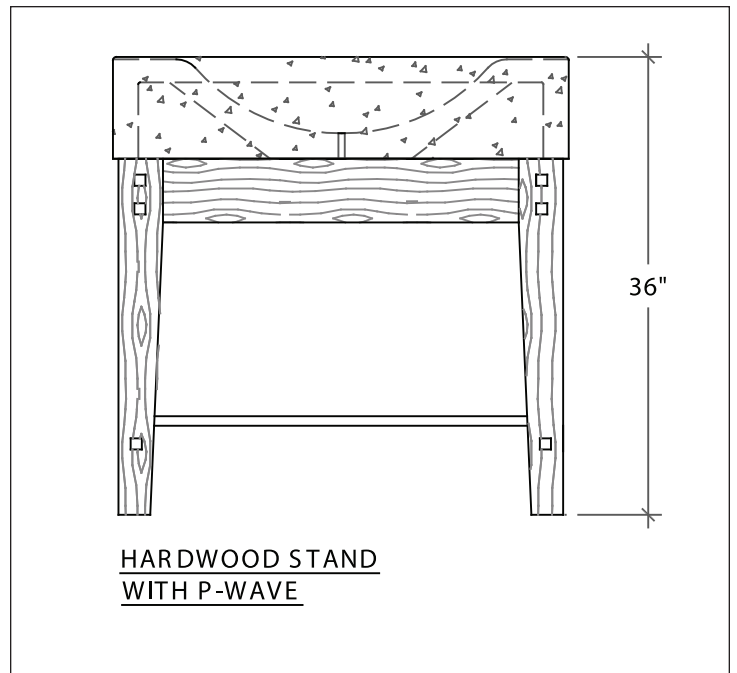

OPENING SHOWROOM DISPLAY #1

Faucets shown are made by Sonoma Forge and are not included in pricing structure.