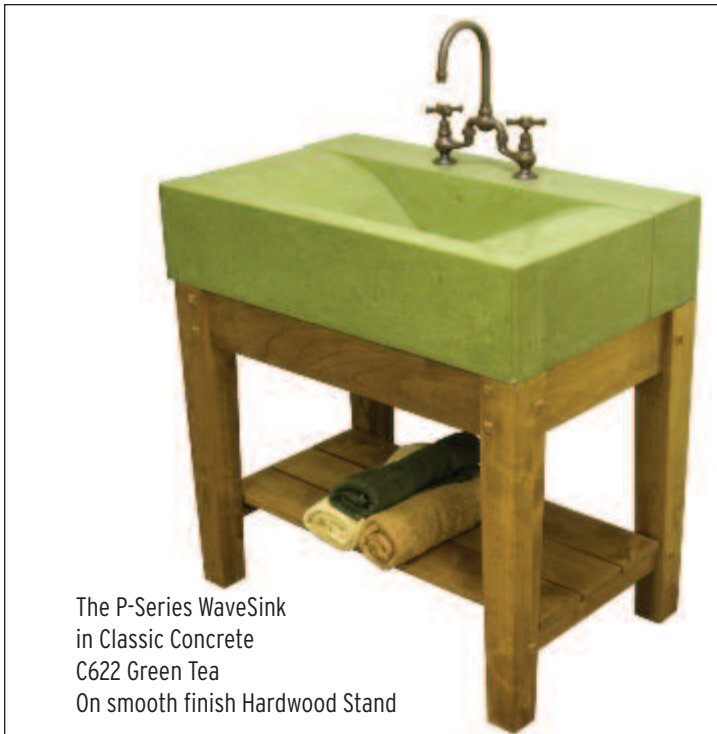

50%-10% Discount

Good Toward Purchase of Display Selections
RE-ORDER DISCOUNT 50% OFF LIST PRICES

SILVER PLAN - SHOWROOM DISPLAY OPTION #1

Shown are the minimum required selections for a showroom display at this discount. The selections are based upon sales history. They are usually stocked and ready to ship. For optional colors and products, speak with your Sonoma Cast Stone representative.

Makers of NuCrete™
 The World's Only Stainless Concrete

OPENING SHOWROOM DISPLAY SILVER

Faucets shown are made by Sonoma Forge and are not included in pricing structure.

The P-Series WaveSink
 in Classic Concrete
 C622 Green Tea
 On smooth finish Hardwood Stand