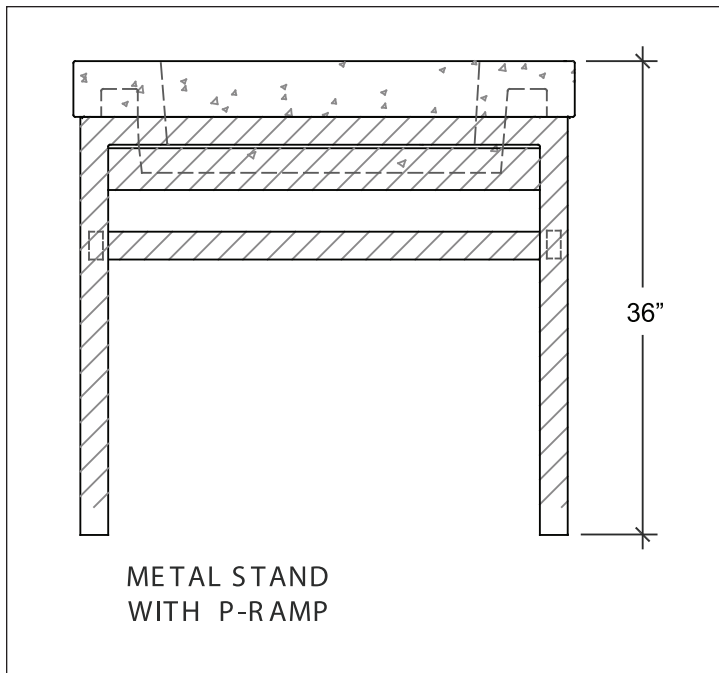

OPENING SHOWROOM DISPLAY #1

Faucets shown are made by Sonoma Forge and are not included in pricing structure.