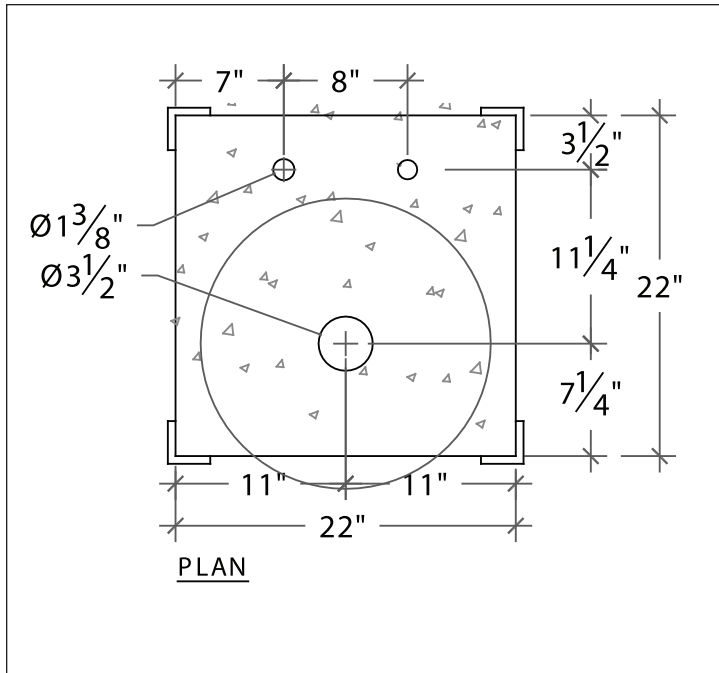

OPENING SHOWROOM DISPLAY #1

Faucets shown are made by Sonoma Forge and are not included in pricing structure.