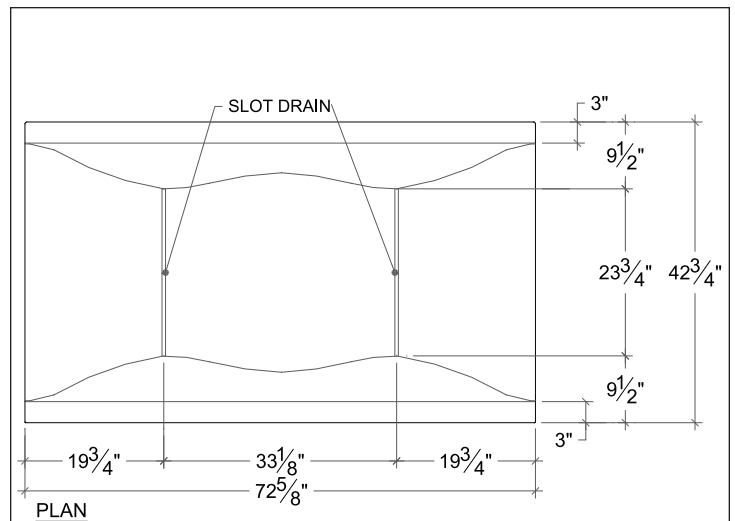

The DoubleWave Soaking Tub in NuCrete™ N601 Midnight