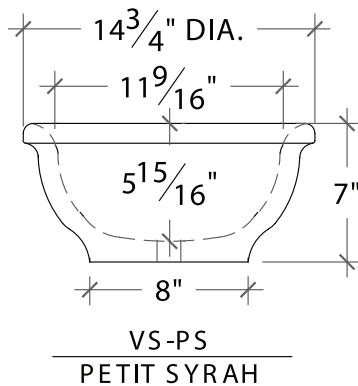

VesselSink™

Designs ©2007 Sonoma Cast Stone Corp. All rights reserved.

Visit www.sonomastone.com to see photos of this and other products.

• FACTS

Pre-cast Concrete VesselSinks™, designed to sit above the countertop, partially recessed, or recessed.

Drain recess accommodates most standard drain assemblies. Drain hole accommodates most 1-1/4" standard drain assemblies. (not included)

Optional Sonoma Cast Stone stands (p16-17) incorporate concrete countertop with pre-cast holes for drain and faucets in smooth or distressed hardwood finishes, (stained or unstained options) or powder-coated metal.

Visit www.sonomaforge.com for tall deck-mounted faucets designed to compliment our VesselSinks™.

Classic Concrete (diamond-sanded, sealed & waxed) or Stainless Nucrete™ 24 standard colors. See: www.sonomastone.com, catalog or techbinder.

Custom colors available. Order samples online, or call 877-283-2400 x113.

Can be mounted above the countertop, semi-recessed, fully recessed, or on a stand. Specially designed metal or wood stands sold separately.

For UPC (IAPMO) listing, see Appendix, p08-10.

Weight varies. (Boxed for UPS Shipment, included)