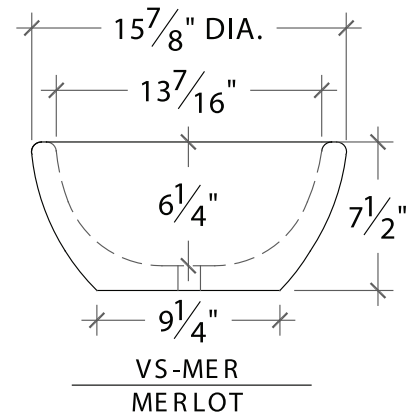

VesselSink™

Designs ©2007 Sonoma Cast Stone Corp. All rights reserved.

Visit www.sonomastone.com to see photos of this and other products.

• FACTS

Pre-cast Concrete VesselSinks™, designed to sit above the countertop, partially recessed, or recessed.

Drain recess accommodates most standard drain assemblies. Drain hole accommodates most 1-1/4" standard drain assemblies. (not included)

Optional Sonoma Cast Stone stands (p16-17) incorporate concrete countertop with pre-cast holes for drain and faucets in smooth or distressed hardwood finishes, (stained or unstained options) or powder-coated metal.

Visit www.sonomaforge.com for tall deck-mounted faucets designed to compliment our VesselSinks™.

Classic Concrete (diamond-sanded, sealed & waxed) or Stainless Nucrete™ 24 standard colors. See: www.sonomastone.com, catalog or techbinder.

Custom colors available. Order samples online, or call 877-283-2400 x113.

Can be mounted above the countertop, semi-recessed, fully recessed, or on a stand. Specially designed metal or wood stands sold separately.

For UPC (IAPMO) listing, see Appendix, p08-10.

Weight varies. (Boxed for UPS Shipment, included)