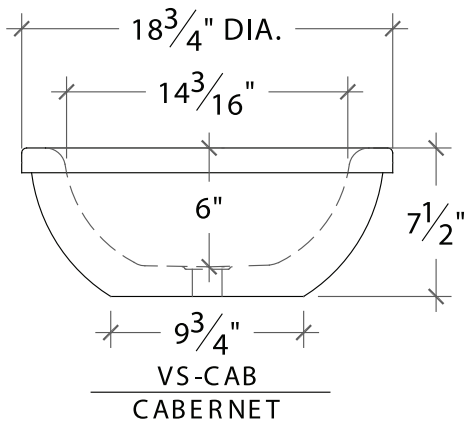

VesselSink™

Designs ©2007 Sonoma Cast Stone Corp. All rights reserved.

Visit www.sonomastone.com to see photos of this and other products.

• FACTS

Pre-cast Concrete VesselSinks™, designed to sit above the countertop, partially recessed, or recessed.

Drain recess accommodates most standard drain assemblies. Drain hole accommodates most 1-1/4" standard drain assemblies. (not included)

Optional Sonoma Cast Stone stands (p16-17) incorporate concrete countertop with pre-cast holes for drain and faucets in smooth or distressed hardwood finishes, (stained or unstained options) or powder-coated metal.

Visit www.sonomaforge.com for tall deck-mounted faucets designed to compliment our VesselSinks™.

Classic Concrete (diamond-sanded, sealed & waxed) or Stainless Nucrete™ 24 standard colors. See: www.sonomastone.com, catalog or techbinder.

Custom colors available. Order samples online, or call 877-283-2400 x113.

Can be mounted above the countertop, semi-recessed, fully recessed, or on a stand. Specially designed metal or wood stands sold separately.

For UPC (IAPMO) listing, see Appendix, p08-10.

Weight varies. (Boxed for UPS Shipment, included)