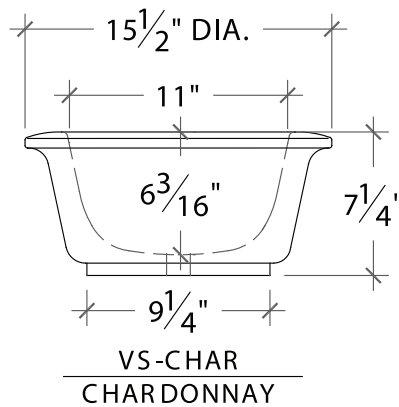

VesselSink™

Designs ©2007 Sonoma Cast Stone Corp. All rights reserved.

Visit www.sonomastone.com to see photos of this and other products.

• FACTS

Pre-cast Concrete VesselSinks™, designed to sit above the countertop, partially recessed, or recessed.

Drain recess accommodates most standard drain assemblies. Drain hole accommodates most 1-1/4" standard drain assemblies. (not included)

Optional Sonoma Cast Stone stands (p16-17) incorporate concrete countertop with pre-cast holes for drain and faucets in smooth or distressed hardwood finishes, (stained or unstained options) or powder-coated metal.

Visit www.sonomaforge.com for tall deck-mounted faucets designed to compliment our VesselSinks™.

Classic Concrete (diamond-sanded, sealed & waxed) or Stainless Nucrete™ 24 standard colors. See: www.sonomastone.com, catalog or techbinder.

Custom colors available. Order samples online, or call 877-283-2400 x113.

Can be mounted above the countertop, semi-recessed, fully recessed, or on a stand. Specially designed metal or wood stands sold separately.

For UPC (IAPMO) listing, see Appendix, p08-10.

Weight varies. (Boxed for UPS Shipment, included)