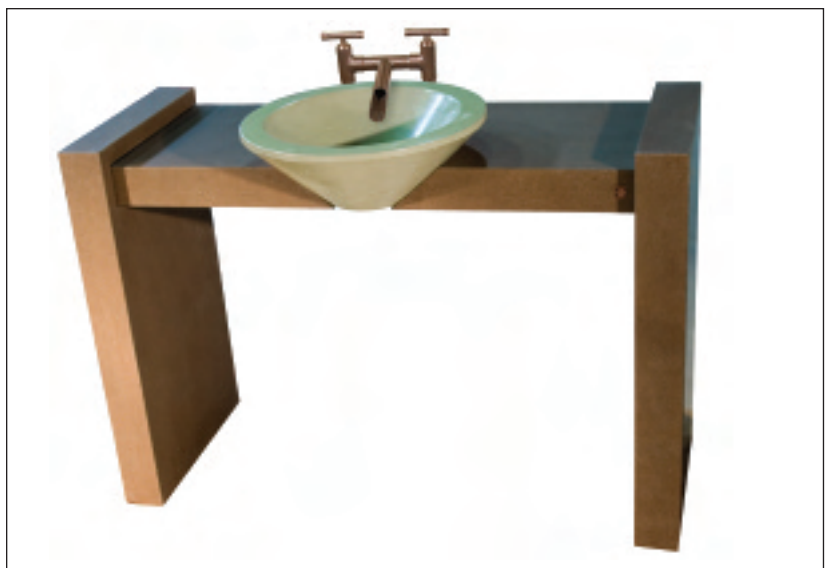

The ZinCenter, Single

Makers of NuCrete™
The World's Only Stainless Concrete

Our ZinCenter bridges the gap between the restful, Asian Zen experience and the vibrant "Loft Look".

When we put our Zinfandel VesselSink in front of the Sonoma Forge WaterBride faucet (shown), the ZinCenter almost invented itself.

The concrete legs, countertop and bowl make this a complete bathroom vanity. No cabinetry or walls are required. The single bowl P-Series (shown) is 37" wide. Multiple units of up to 6 units can be made to comply with commercial requirements. Custom-made in over 100 colors, the sink, top and legs can be made in the same color or in contrasting colors. The idea of setting the bowl "proud" can be extended to our other VesselSinks.

See also: Zinfandel VesselSink™, WaterBride Faucet