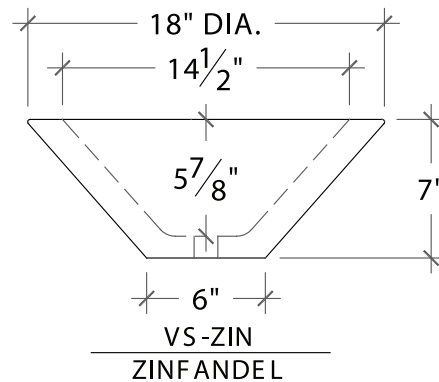

VesselSink™

Designs ©2007 Sonoma Cast Stone Corp. All rights reserved.

Visit www.sonomastone.com to see photos of this and other products.

• FACTS

Pre-cast Concrete VesselSinks™, designed to sit above the countertop, partially recessed, or recessed.

Drain recess accommodates most standard drain assemblies. Drain hole accommodates most 1-1/4" standard drain assemblies. (not included)

Optional Sonoma Cast Stone stands (p16-17) incorporate concrete countertop with pre-cast holes for drain and faucets in smooth or distressed hardwood finishes, (stained or unstained options) or powder-coated metal.

Visit www.sonomaforge.com for tall deck-mounted faucets designed to compliment our VesselSinks™.

Classic Concrete (diamond-sanded, sealed & waxed) or Stainless Nucrete™ 24 standard colors. See: www.sonomastone.com, catalog or techbinder.

Custom colors available. Order samples online, or call 877-283-2400 x113.

Can be mounted above the countertop, semi-recessed, fully recessed, or on a stand. Specially designed metal or wood stands sold separately.

For UPC (IAPMO) listing, see Appendix, p08-10.

Weight varies. (Boxed for UPS Shipment, included)