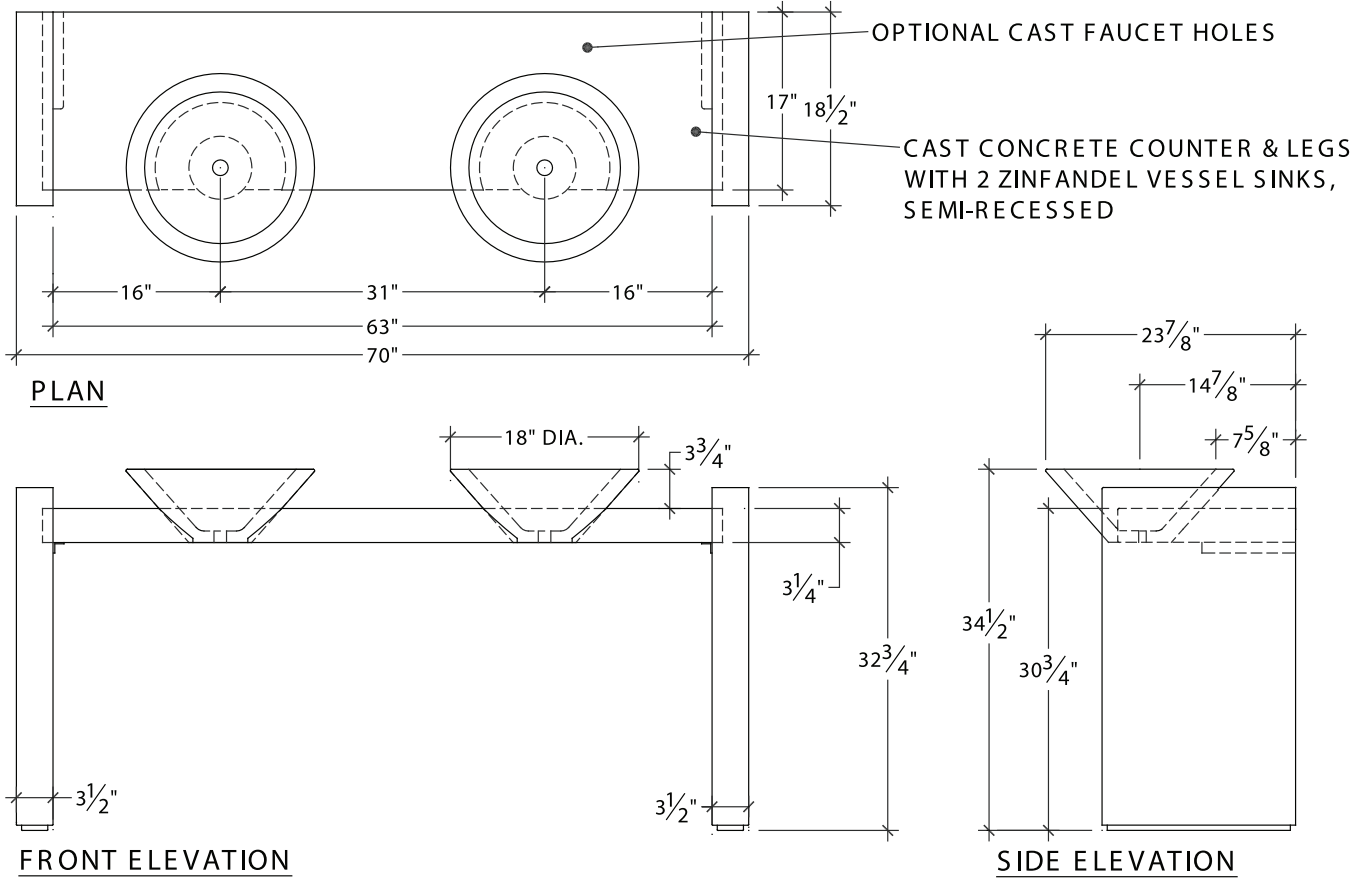

Designs ©2007 Sonoma Cast Stone Corp. All rights reserved.

Visit www.sonomastone.com to see photos of this and other products.

• DESCRIPTION

The ZinCenter is a modern "Loft Design" free standing countertop vanity with matching concrete legs. The unit supports two of our Zinfandel VesselSinks, thus the name (p15) in either the same or contrasting color. The same design is offered as a master bath single vanity (p09).

Special plumbing is available from Sonoma Forge or others that will allow the P-trap to move to the rear or to be hidden in a wall access panel. Faucets may be deck or wall-mounted to your specifications.

The unit ships flat and requires minor assembly.

• FACTS

Classic Concrete (diamond-sanded, sealed & waxed) or Stainless Nucrete™ 24 standard colors. See: www.sonomastone.com, catalog or techbinder. Custom colors available. Order samples online, or call 877-283-2400 x113.

Self-supporting. Some assembly required, bolts included.

Drain hole fits most 1-1/4" standard drain assemblies. (not included)

For UPC (IAPMO) listing, see Appendix, p08-10.

Approximate Weight: 592 lbs / Crated 792 lbs