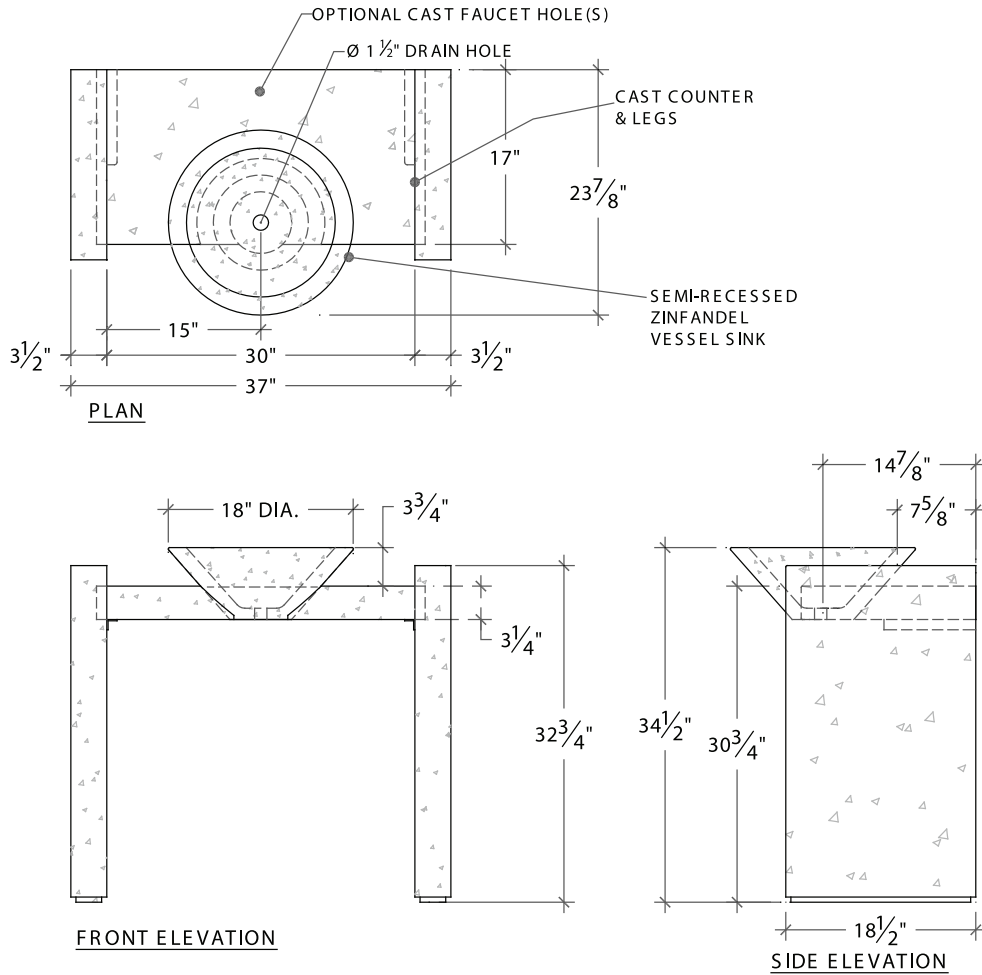

Designs ©2007 Sonoma Cast Stone Corp. All rights reserved.

Visit www.sonomastone.com to see photos of this and other products.

• DESCRIPTION • FACTS

The Standard ZinCenter is a modern "Loft Design" free standing countertop vanity with matching concrete legs. The unit supports our Zinfandel VesselSink™ (p15), thus the name in either the same or contrasting color.

The same design is offered as a master bath double vanity (p21).

Special plumbing is available from Sonoma Forge or others that will allow the P-trap to move to the rear or to be hidden in a wall access panel. Faucets may be deck or wall-mounted to your specifications.

The unit ships flat and requires minor assembly.

Classic Concrete (diamond-sanded, sealed & waxed) or Stainless Nucrete™ 24 standard colors. See: www.sonomastone.com, catalog or techbinder. Custom colors available. Order samples online, or call 877-283-2400 x113.

Self-supporting. Some assembly required, bolts included.

Drain hole fits most 1-1/4" standard drain assemblies (not included).

For UPC (IAPMO) listing, see Appendix, p08-10.

Approximate Weight: 418 lbs / Crated 615 lbs