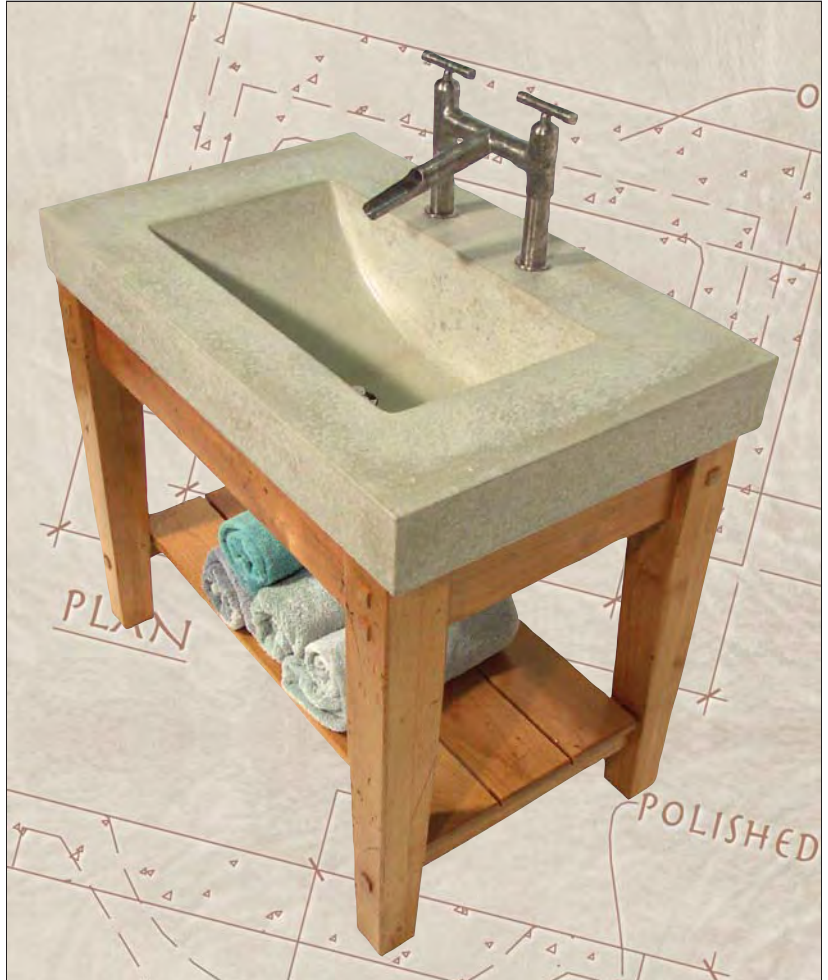

The TroughSink is designed to float when supported by three walls, or it can fit on a conventional cabinet as shown at left. Our four basin sizes may be placed in any location on countertops up to eight feet in length.

# Commercial TroughSink

Makers of NuCrete™  
The World's Only Stainless Concrete

Who would have thought that concrete could look this soft?

Our TroughSink allows one to five faucets that flow into a common drain. With our SansHands, automatic faucets and soap dispensers washing becomes a germ free experience. TroughSinks can be mounted on cabinets for a clubhouse locker room feeling or can free float for a busy, ADA compliant restaurant.

# P-Series Trough Sink

Makers of NuCrete™  
The World's Only Stainless Concrete

Our P-Series sinks are available separately or on stands, crafted in powder-coated steel or in genuine hardwood, with natural or disressed finish. They can also span between three walls and become ADA compliant.

Shown here with a nickel finish WaterBridge deckmount faucet and our optional, beautifully distressed hardwood stand, the classic Trough is a true, Sonoma Cast Stone signature sink.

Only 35 inches wide, the P-Series Wave can rest on one of our hardwood or powder-coated steel stands - or span between three walls and become ADA compliant.