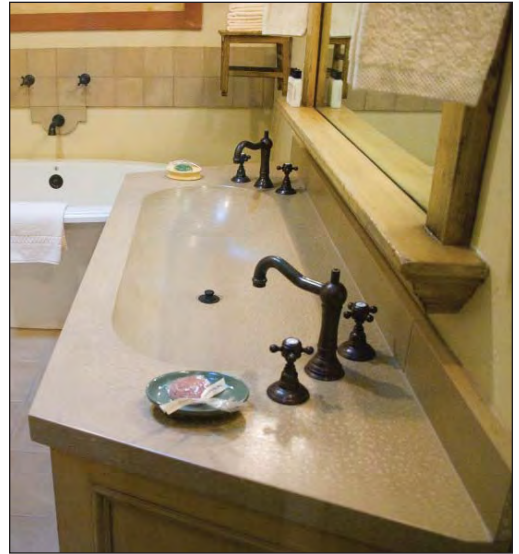

Vanity TroughSink

Makers of NuCrete™
The World's Only Stainless Concrete

Turns your bathroom vanity into a beautiful piece of functional furniture.

TROUGH