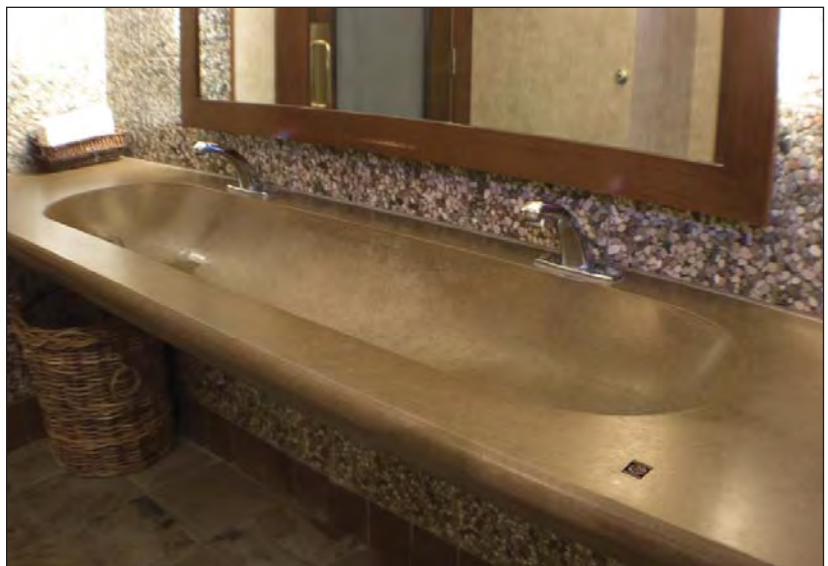

# TroughSink

Makers of NuCrete™  
The World's Only Stainless Concrete

Allows as many as five faucets to flow into a common drain.

Our popular TroughSink turns your bathroom vanity into a beautiful piece of functional furniture. These integral sinks are designed to accommodate two to four faucets and are custom cast in your choice of 40 standard colors with the option of custom color.

The TroughSink is designed to float when supported by three walls, or it can fit on a conventional cabinet as shown at left. Our four basin sizes may be placed in any location on countertops up to eight feet in length.

# Commercial TroughSink

Makers of NuCrete™  
The World's Only Stainless Concrete

Who would have thought that concrete could look this soft?

Our TroughSink allows one to five faucets that flow into a common drain. With our SansHands, automatic faucets and soap dispensers washing becomes a germ free experience. TroughSinks can be mounted on cabinets for a clubhouse locker room feeling or can free float for a busy, ADA compliant restaurant.

Shown here with a nickel finish WaterBridge deckmount faucet and our optional, beautifully distressed hardwood stand, the classic Trough is a true, Sonoma Cast Stone signature sink.

Only 35 inches wide, the P-Series Wave can rest on one of our hardwood or powder-coated steel stands - or span between three walls and become ADA compliant.