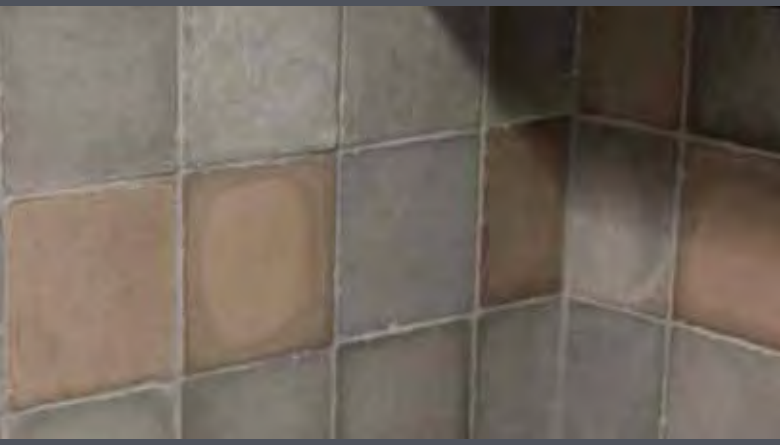

Sonoma Cast Stone
CORPORATION

p 877.283.2400 f 707.283.1899
www.sonomastone.com

CLASSIC CONCRETE

TILES & PAVERS

There is no material like concrete. Concrete can match any surface, it can form to any shape, it can be made in thousands of colors and it has lasted since the Roman Aqueducts. Concrete is one of the few paver materials that can be used inside and outside in any climate. Many architects and designers find it to be the one perfect material. What can we say - We Love Concrete!

Sonoma Cast Stone is known for its beautiful concrete products as well as inventive designs. The products shown in this booklet range from soft natural earth tones to wild cherry reds and brilliant greens. In texture there are tiles that are glass smooth, and there are some that are rough and rocky. Concrete is also very three dimensional, very sculptural. Concrete allows the soft pillowing curves found in our SoftStone and picks up subtle patterns found in tiles like our BambooStone.