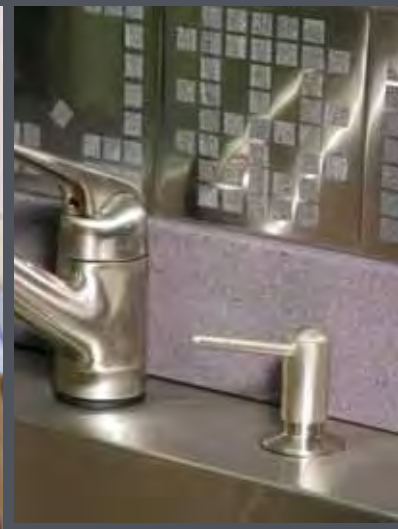

Sonoma Cast Stone is known for its beautiful concrete products as well as inventive designs. The products shown in this booklet range from soft natural earth tones to wild cherry reds and brilliant greens. In texture there are tiles that are glass smooth, and there are some that are rough and rocky. Concrete is also very three dimensional, very sculptural. Concrete allows the soft pillowing curves found in our SoftStone and picks up subtle patterns found in tiles like our BambooStone.