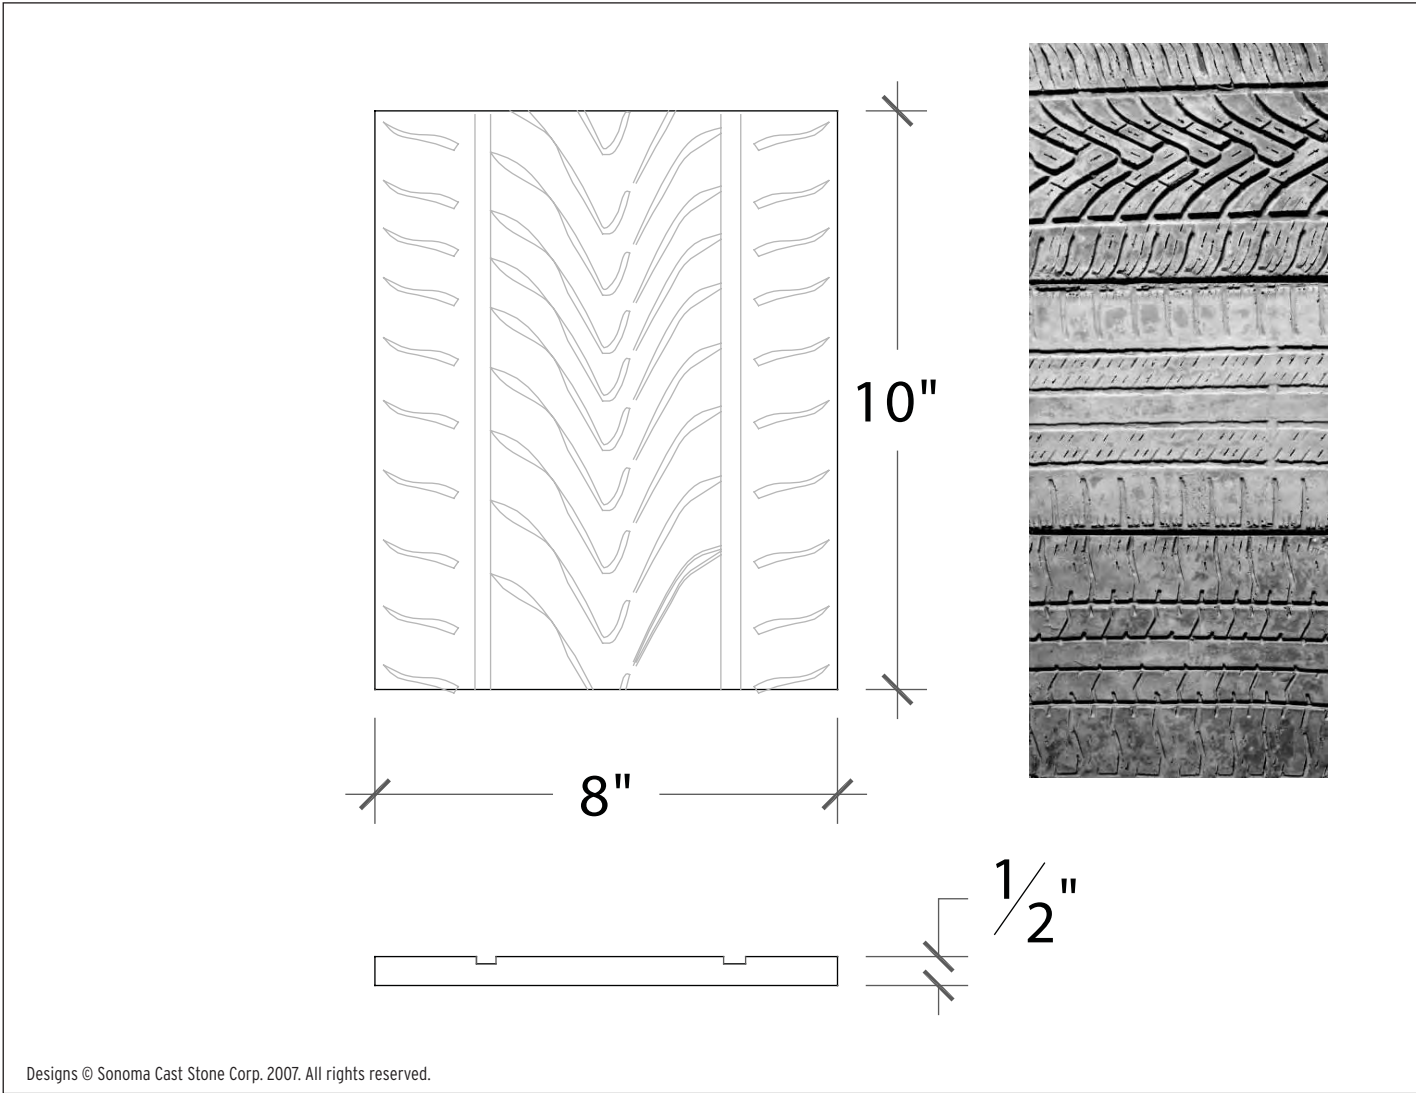

Tile • Treads

Designs © Sonoma Cast Stone Corp. 2007. All rights reserved.

• DESCRIPTION

Pre-cast concrete tile employing various tire treads in various states of wear. You could refer to them in terms of their brand name or their mileage at 50,000, 100,000 and 150,000.

Custom styles and sizes available.

For photographs, please visit website at: www.sonomastone.com

• FACTS

Tiles come in Classic Concrete in a mold release finish. As the term implies, tiles are "as is" when released from their molds.

Tiles are not diamond sanded, sealed and waxed. Available as an option. Tiles are currently not available stainless NuCrete™.

Available in 24 standard colors. Custom colors are available. For standard color chart, refer to catalog or visit our website. Samples may be ordered online, or by calling 877-283-2400 x113.

Tiles are unfinished and unsealed. Sealing by installer. Thin-set mortar can be used to level substrate.

CUTSHEETS 061205 / TILES AND PAVERS