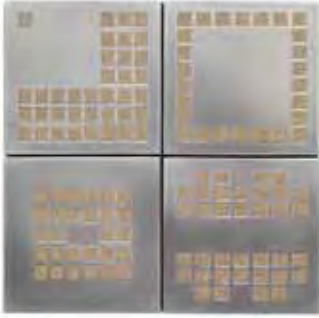

MetalCrete