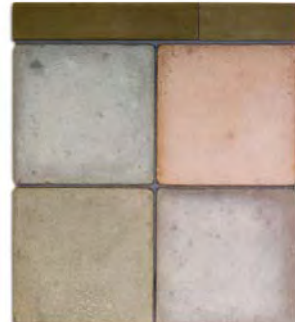

TumbleTiles